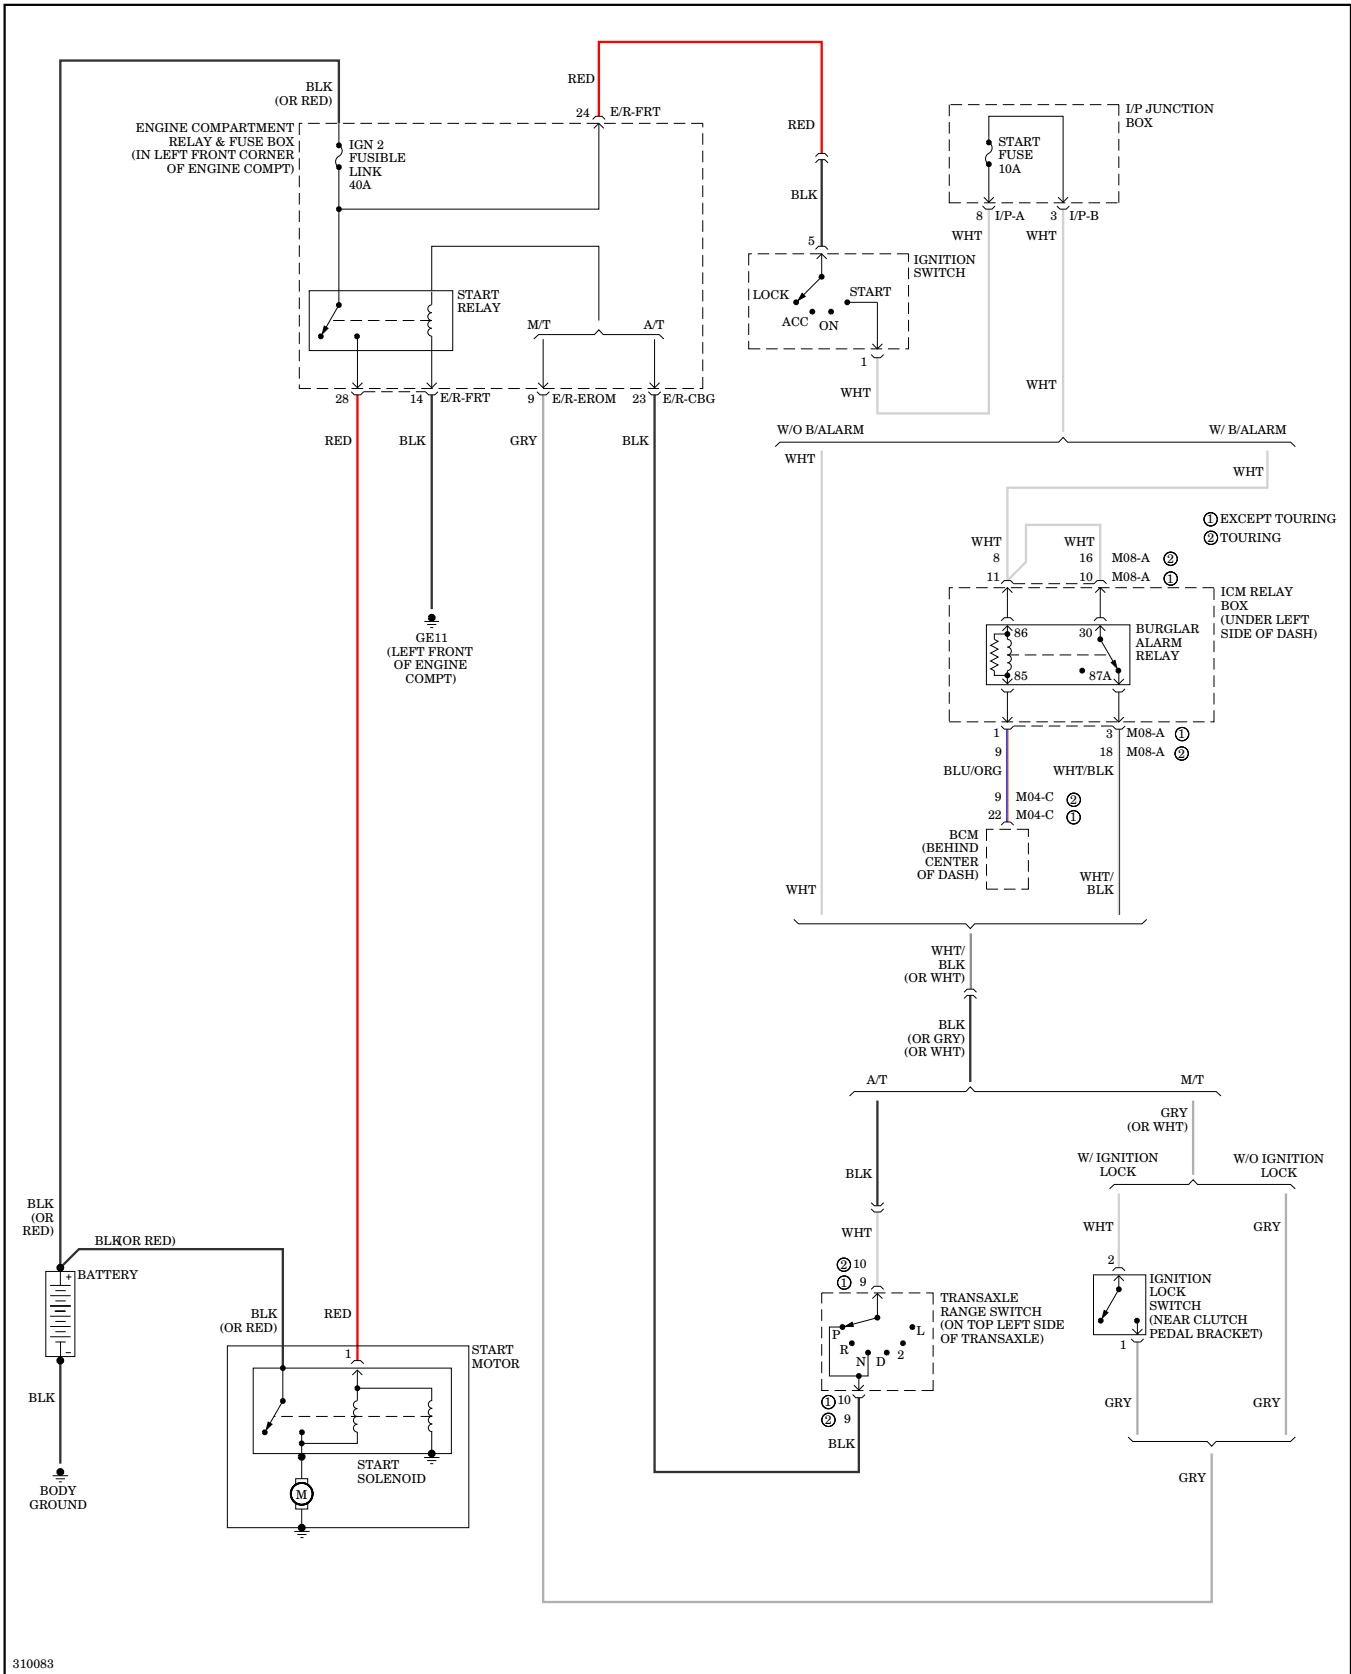

Starting Wiring Diagram for Hyundai Elantra Touring GLS 2012

SUPPLEMENTAL RESTRAINTS