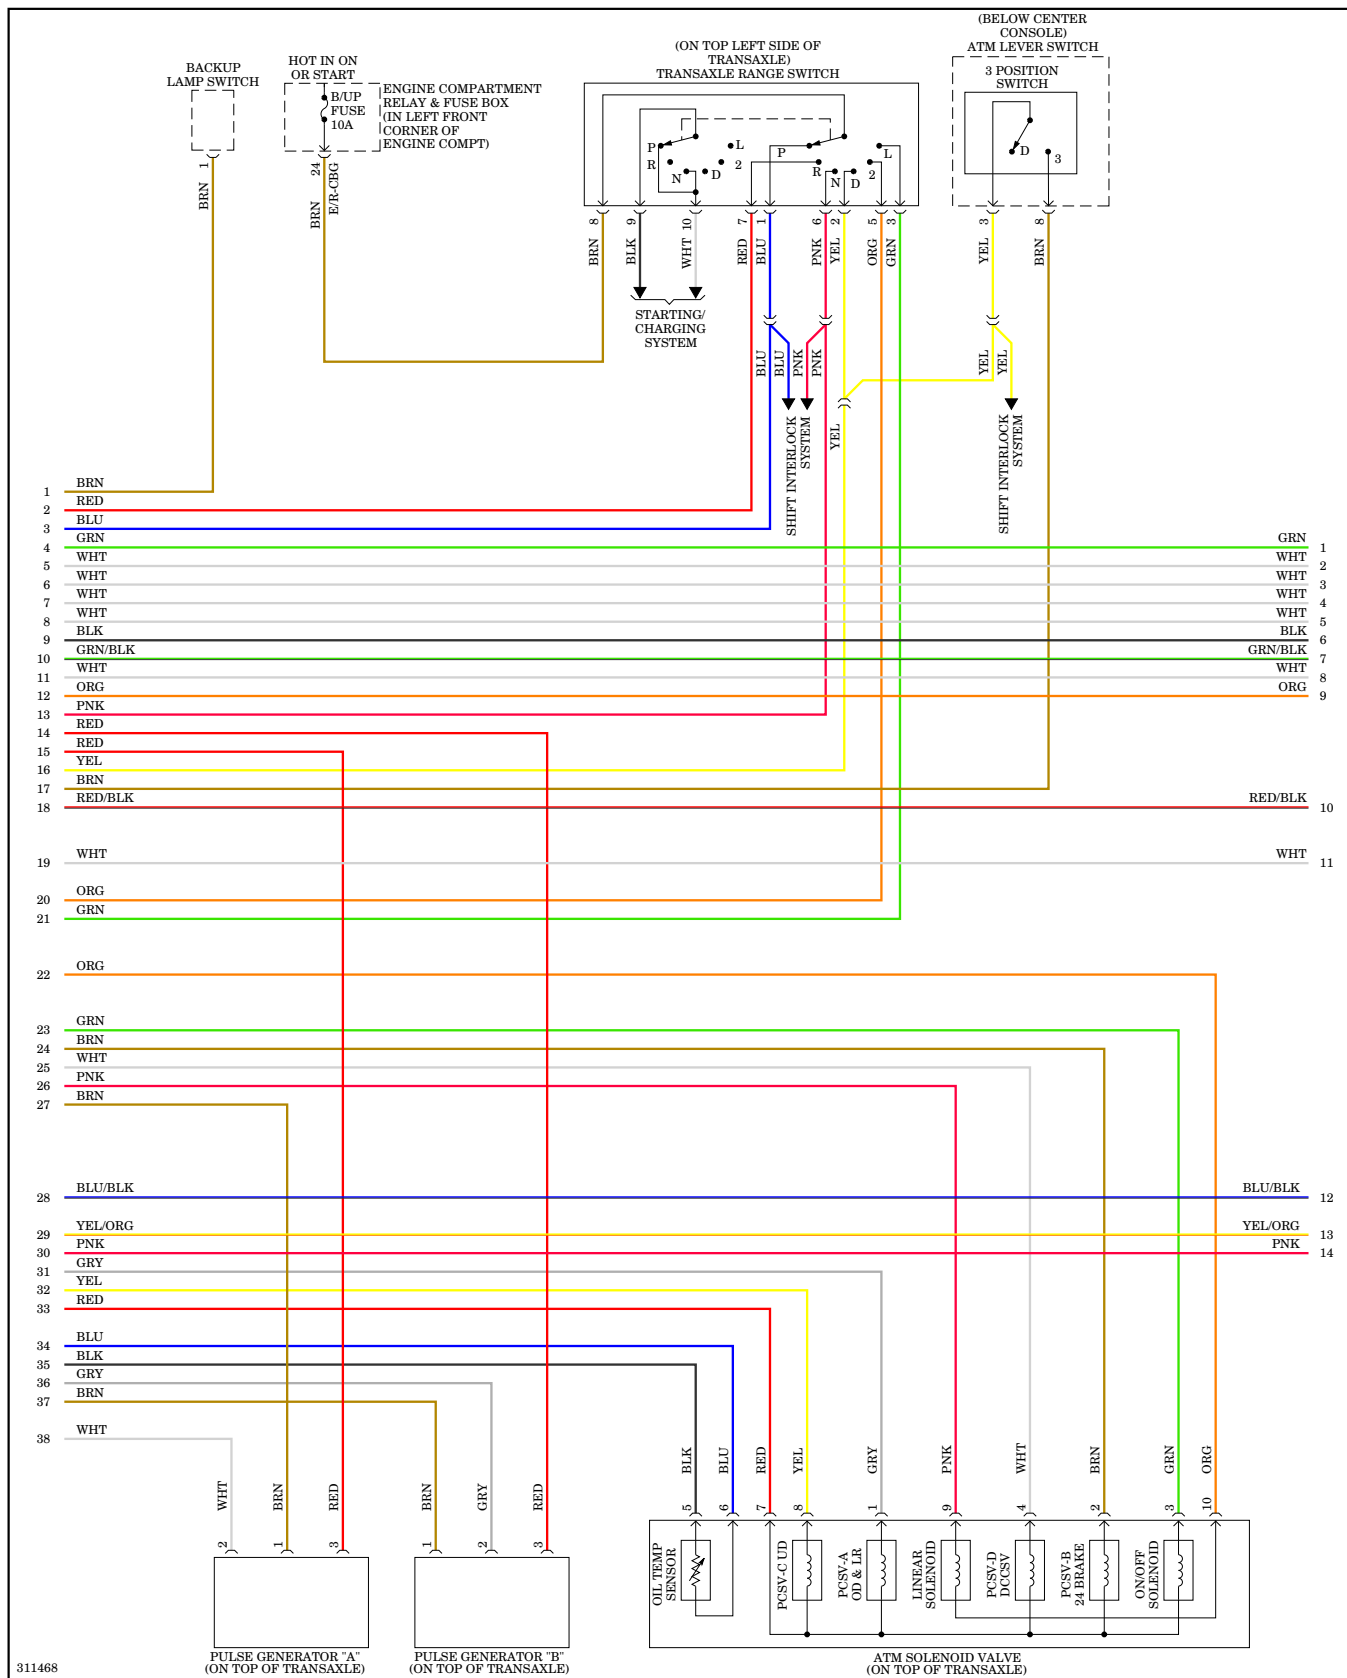

## ELECTRONIC POWER STEERING

**Electronic Power Steering Wiring Diagram for Hyundai Elantra Touring GLS 2012**

**ENGINE PERFORMANCE**

2.0L, Engine Performance Wiring Diagram (2 of 5) for Hyundai Elantra Touring GLS 2012

2.0L, Engine Performance Wiring Diagram (5 of 5) for Hyundai Elantra Touring GLS 2012