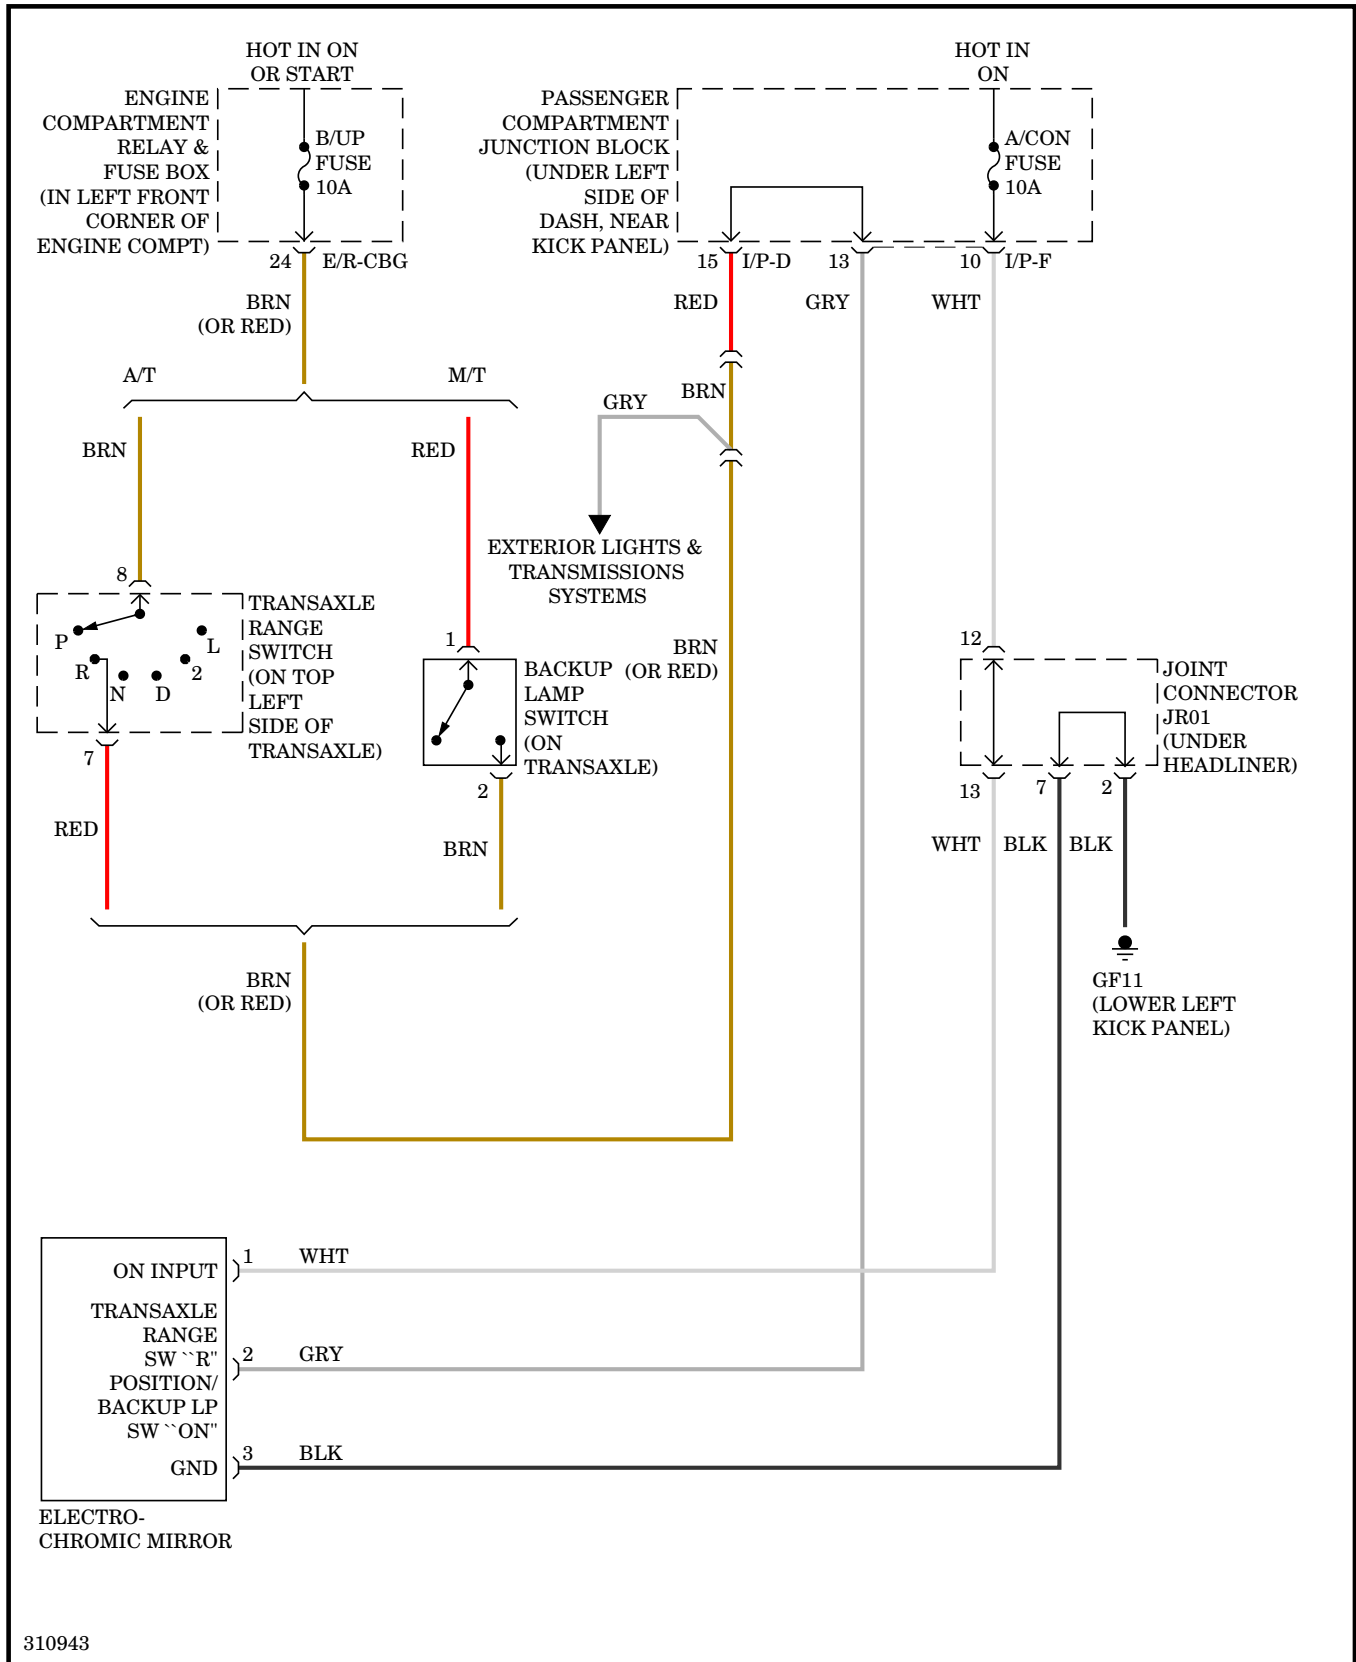

Power Distribution Wiring Diagram (6 of 7) for Hyundai Elantra Touring GLS 2012

Power Door Locks Wiring Diagram for Hyundai Elantra Touring GLS 2012

## POWER MIRRORS

**Electrochromic Mirror Wiring Diagram, with Home Link for Hyundai Elantra Touring GLS 2012**

**Electrochromic Mirror Wiring Diagram, without Home Link for Hyundai Elantra Touring GLS 2012**