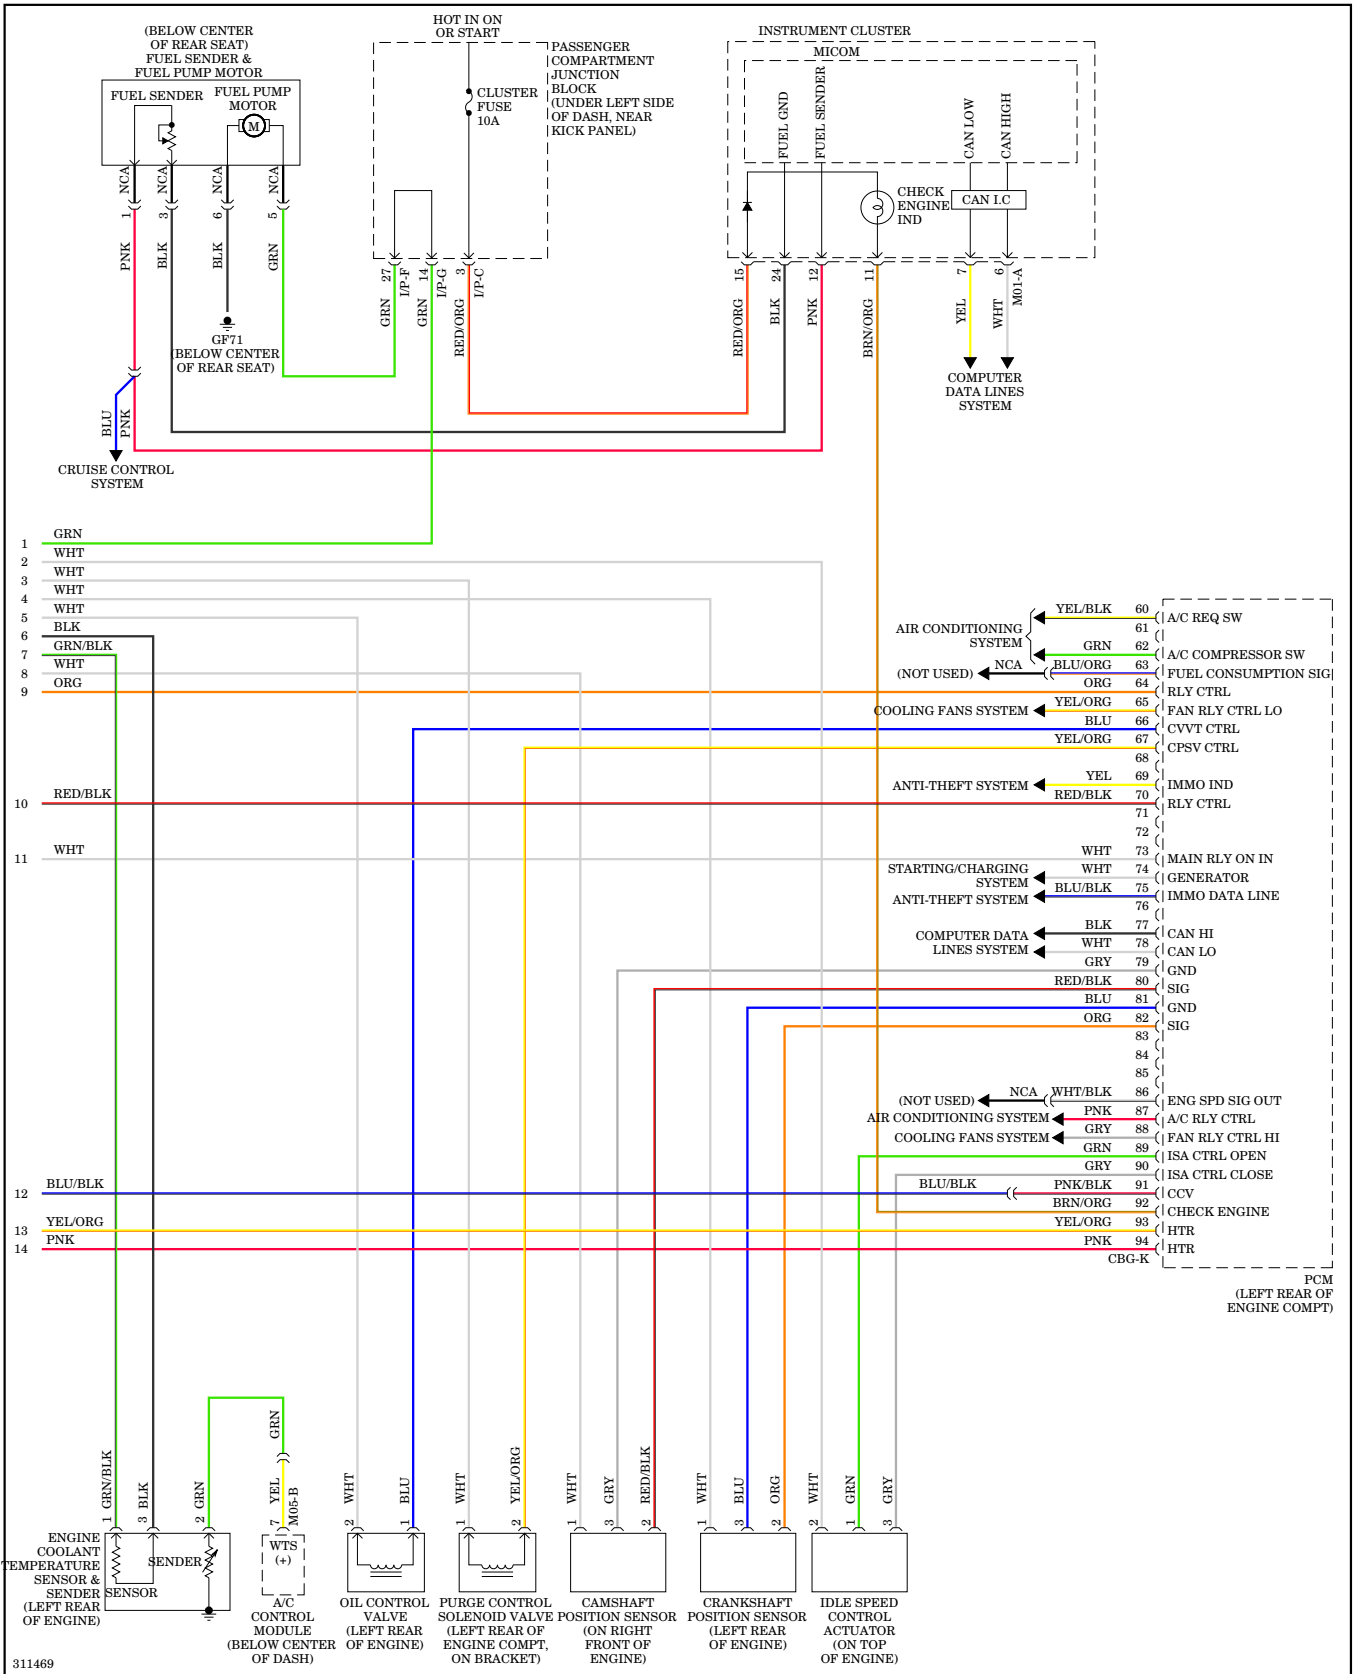

## ELECTRONIC POWER STEERING

**Electronic Power Steering Wiring Diagram for Hyundai Elantra Touring GLS 2012**

**ENGINE PERFORMANCE**

2.0L, Engine Performance Wiring Diagram (2 of 5) for Hyundai Elantra Touring GLS 2012