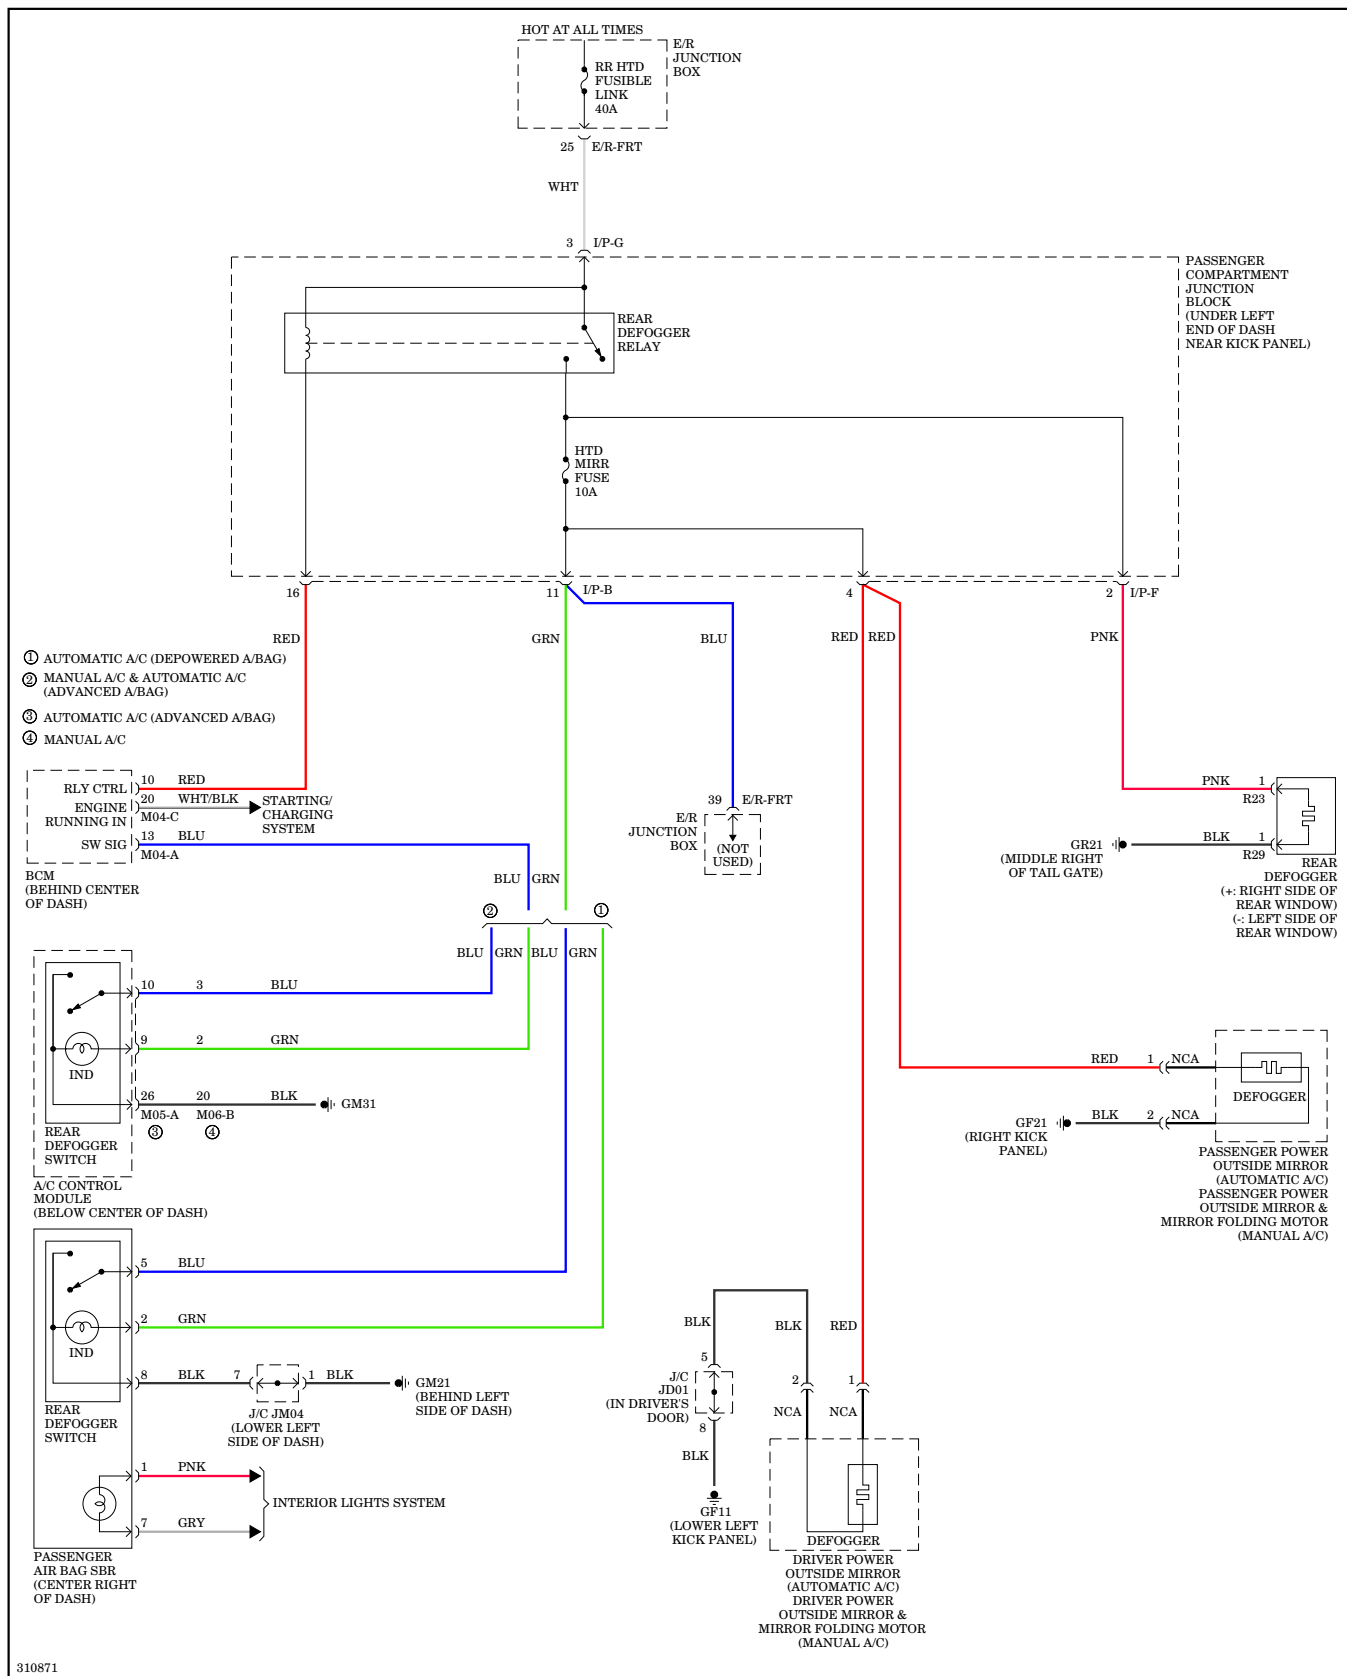

Rear Defogger & Heated Mirrors Wiring Diagram for Hyundai Elantra Touring GLS 2012

ELECTRONIC POWER STEERING