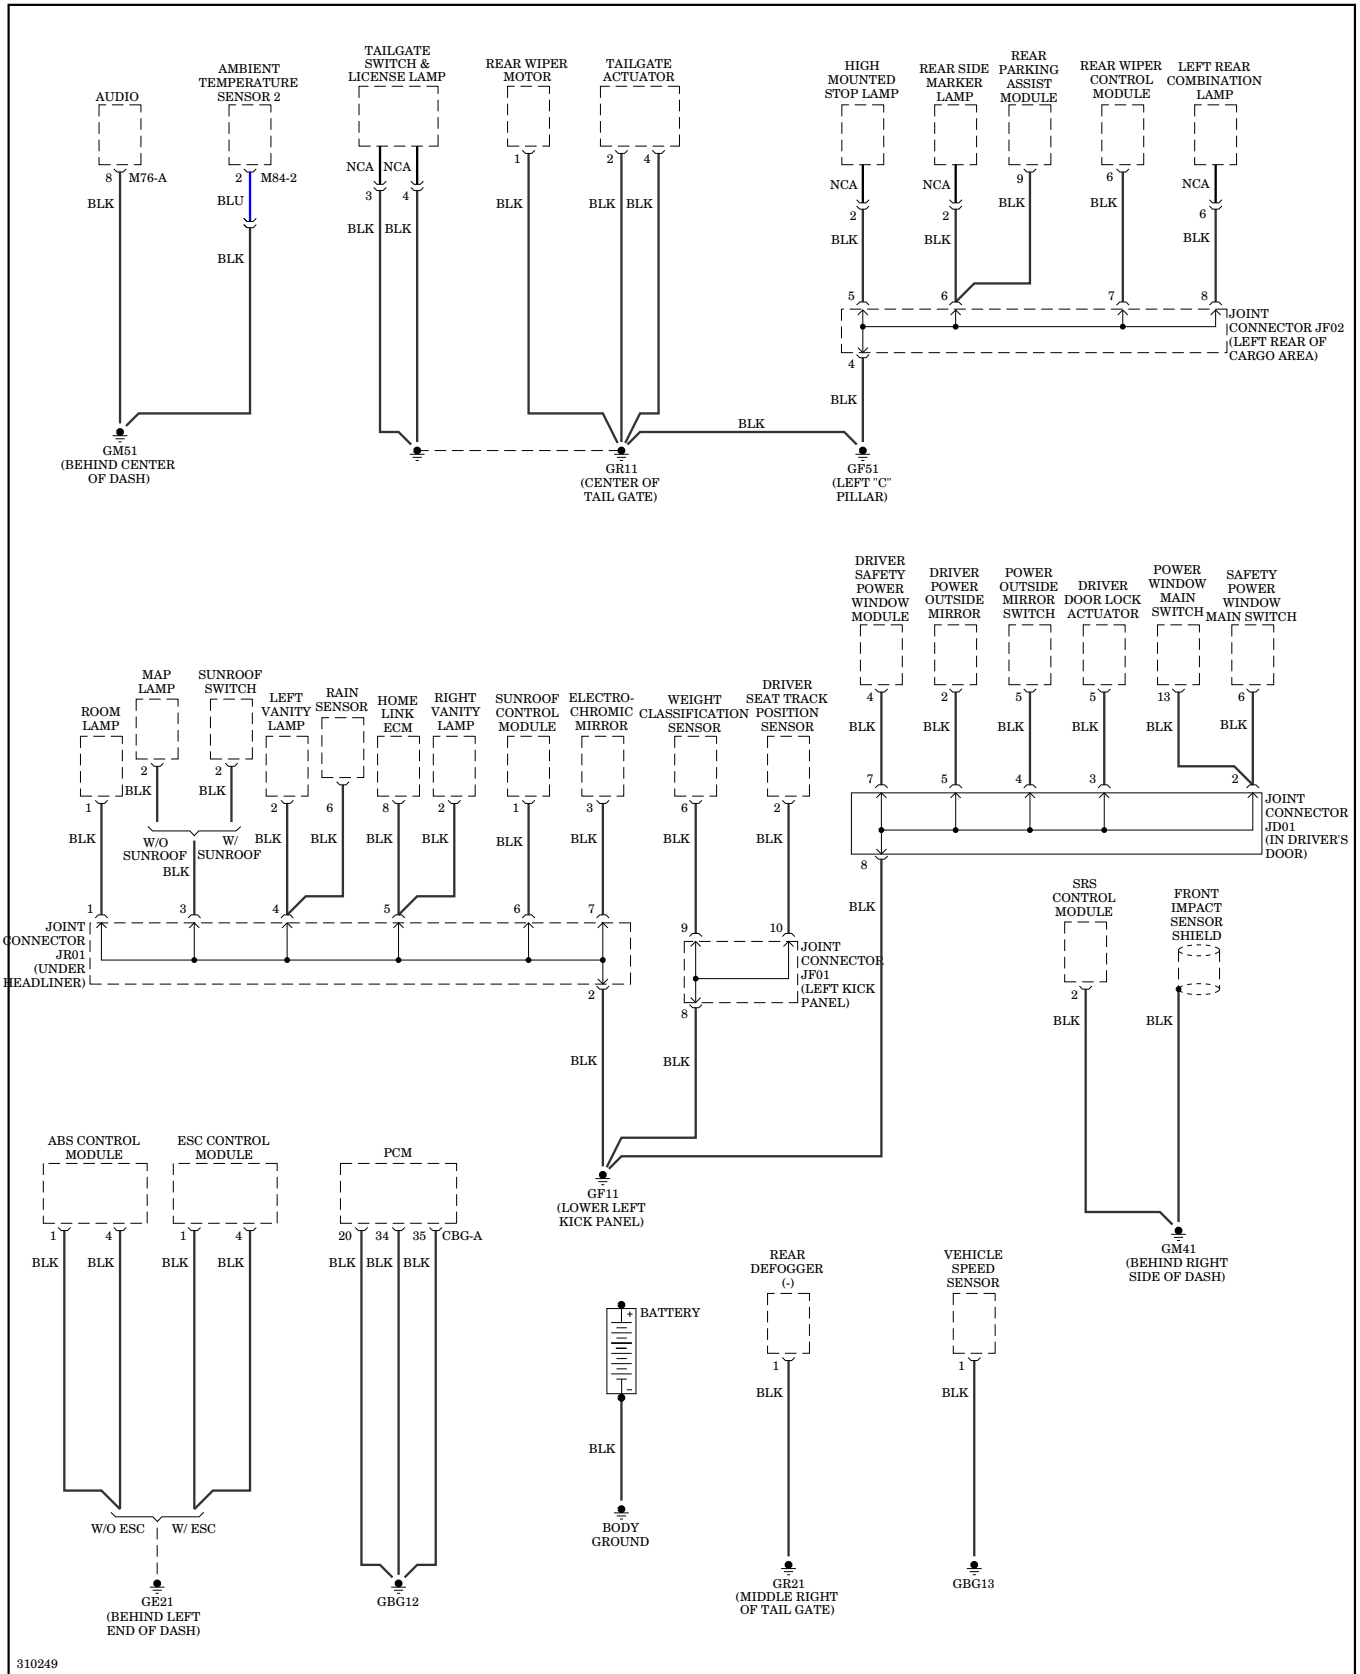

**GROUND DISTRIBUTION**

310247

Ground Distribution Wiring Diagram (1 of 3) for Hyundai Elantra Touring GLS 2012

310248

**Ground Distribution Wiring Diagram (2 of 3) for Hyundai Elantra Touring GLS 2012**

Ground Distribution Wiring Diagram (3 of 3) for Hyundai Elantra Touring GLS 2012