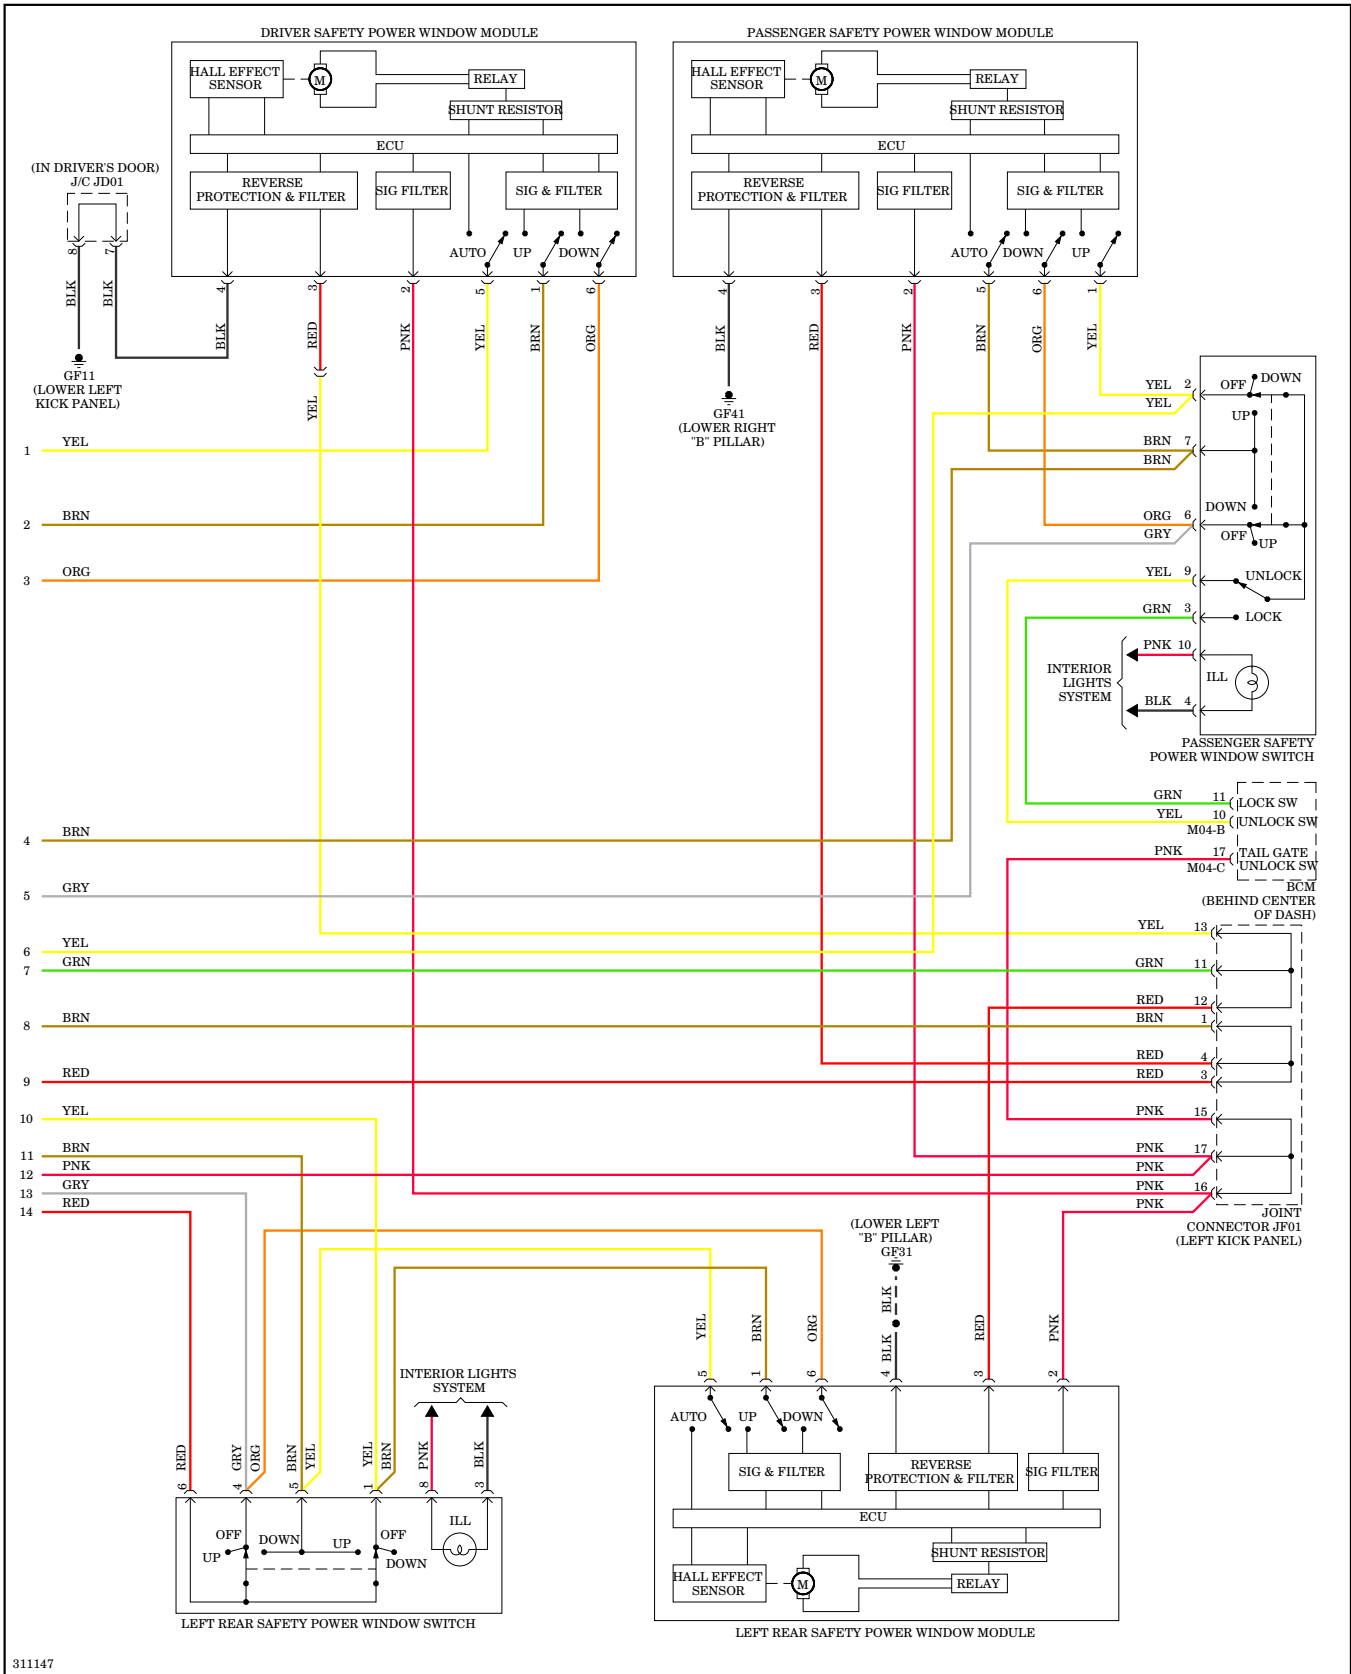

Power Windows Wiring Diagram, with Safety Power Windows (1 of 2) for Hyundai Elantra Touring GLS 2012

311147