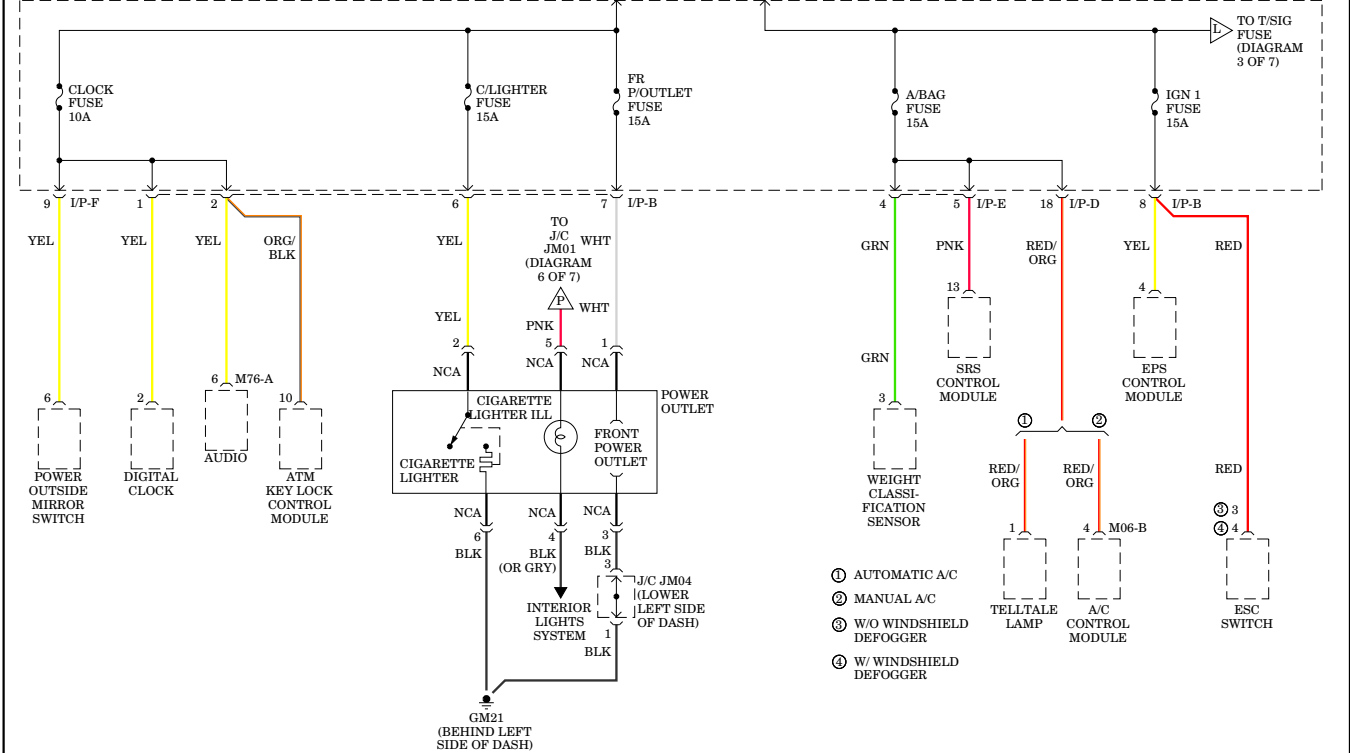

- ① AUTOMATIC A/C
- ② MANUAL A/C
- ③ W/O WINDSHIELD DEFOGGER
- ④ W/ WINDSHIELD DEFOGGER

310232