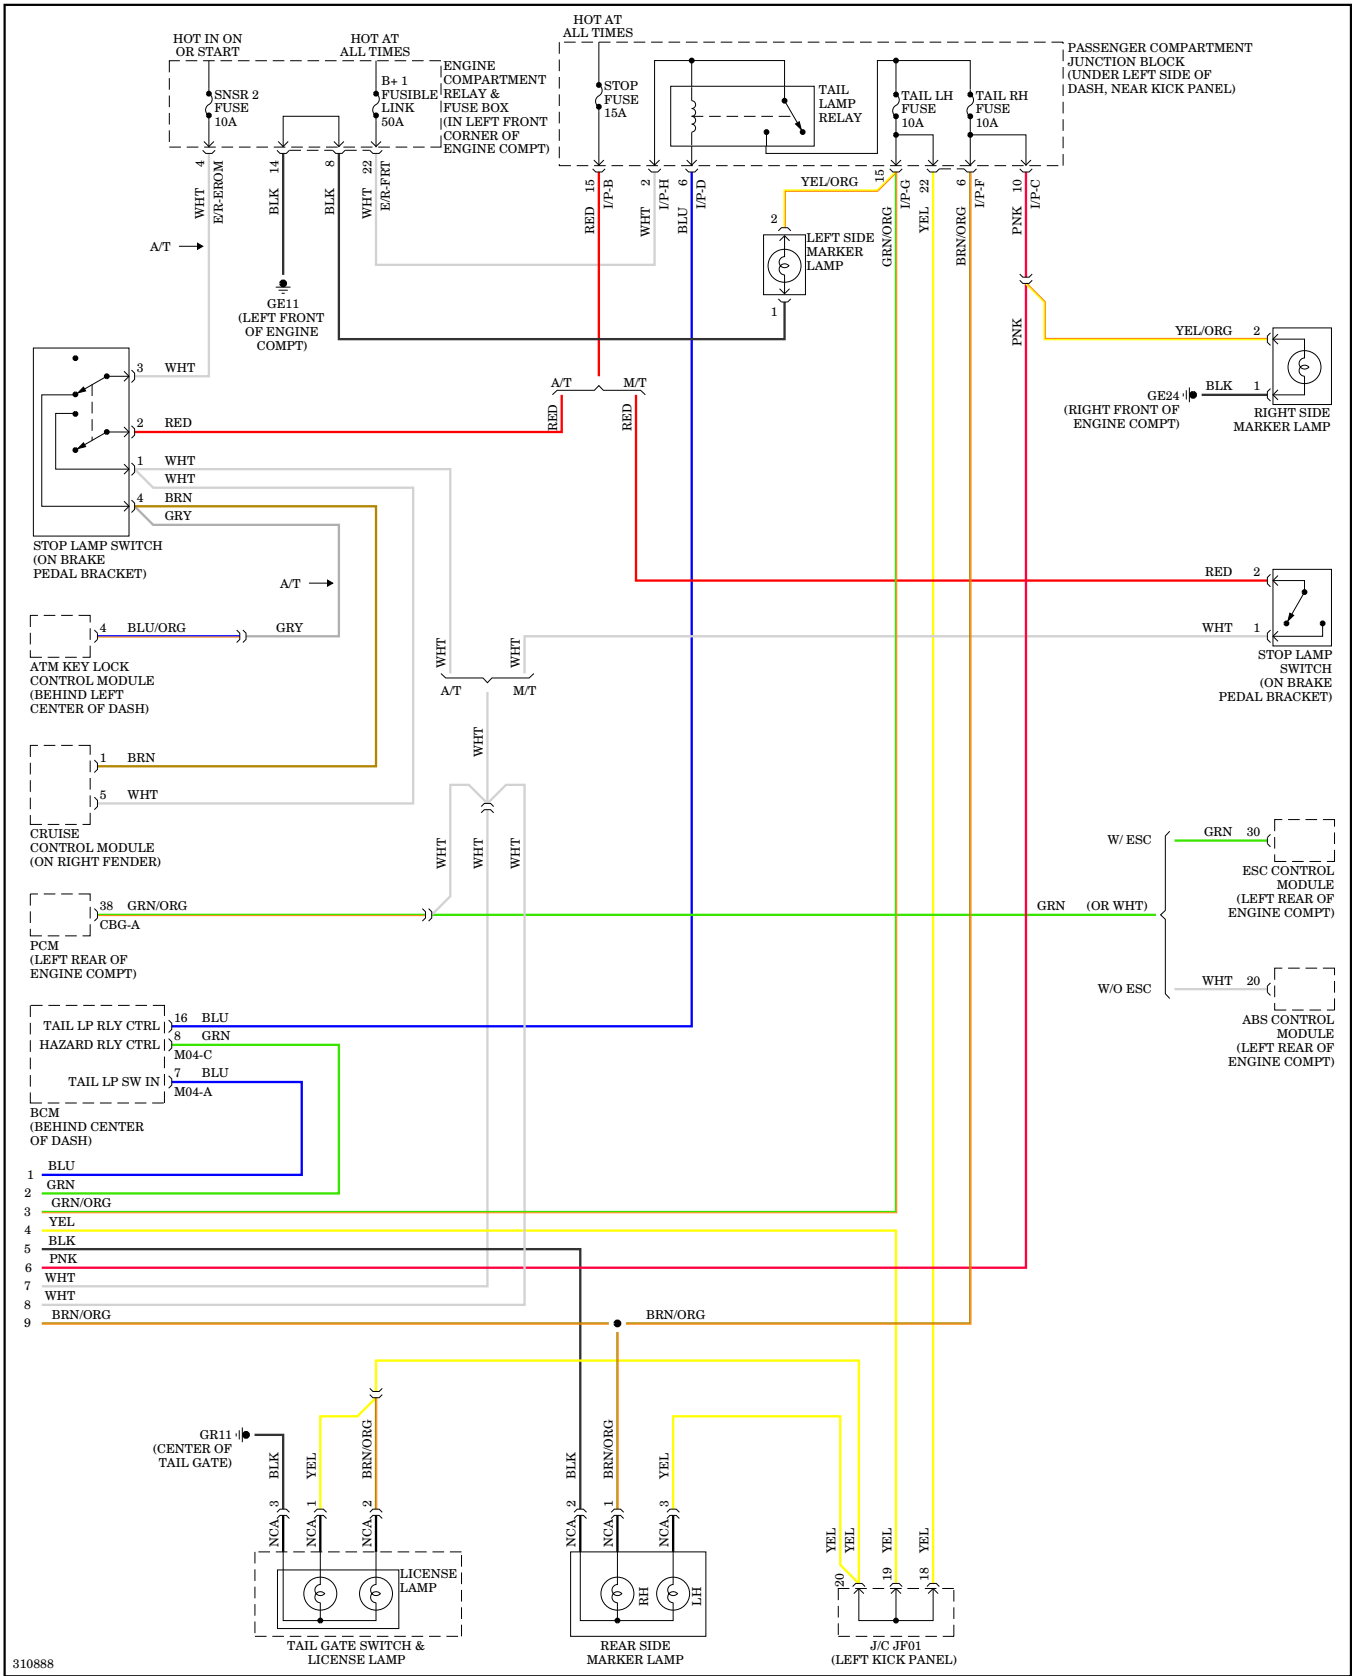

## EXTERIOR LIGHTS

**Backup Lamps Wiring Diagram for Hyundai Elantra Touring GLS 2012**

310887

Exterior Lamps Wiring Diagram (1 of 2) for Hyundai Elantra Touring GLS 2012

Exterior Lamps Wiring Diagram (2 of 2) for Hyundai Elantra Touring GLS 2012