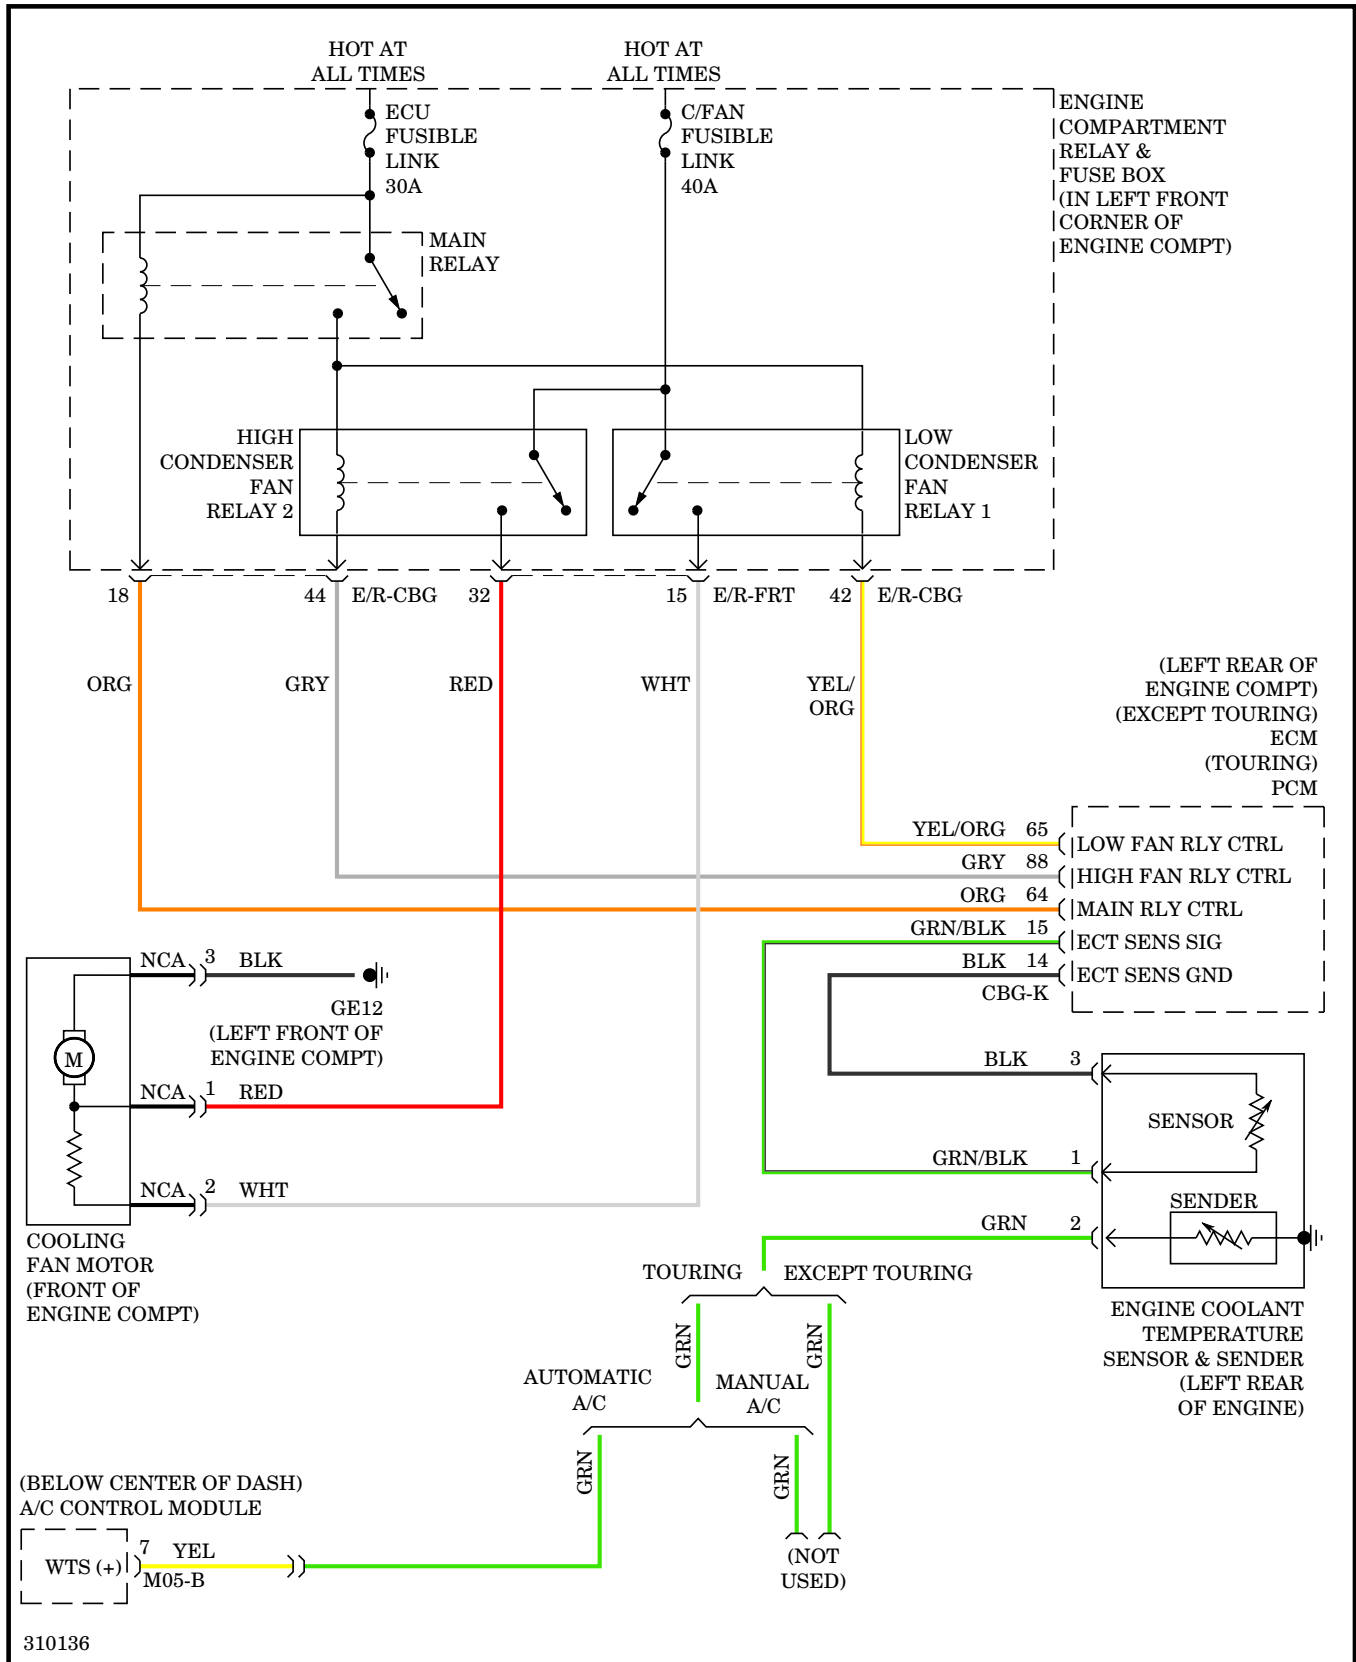

Cooling Fan Wiring Diagram for Hyundai Elantra Touring GLS 2012

CRUISE CONTROL