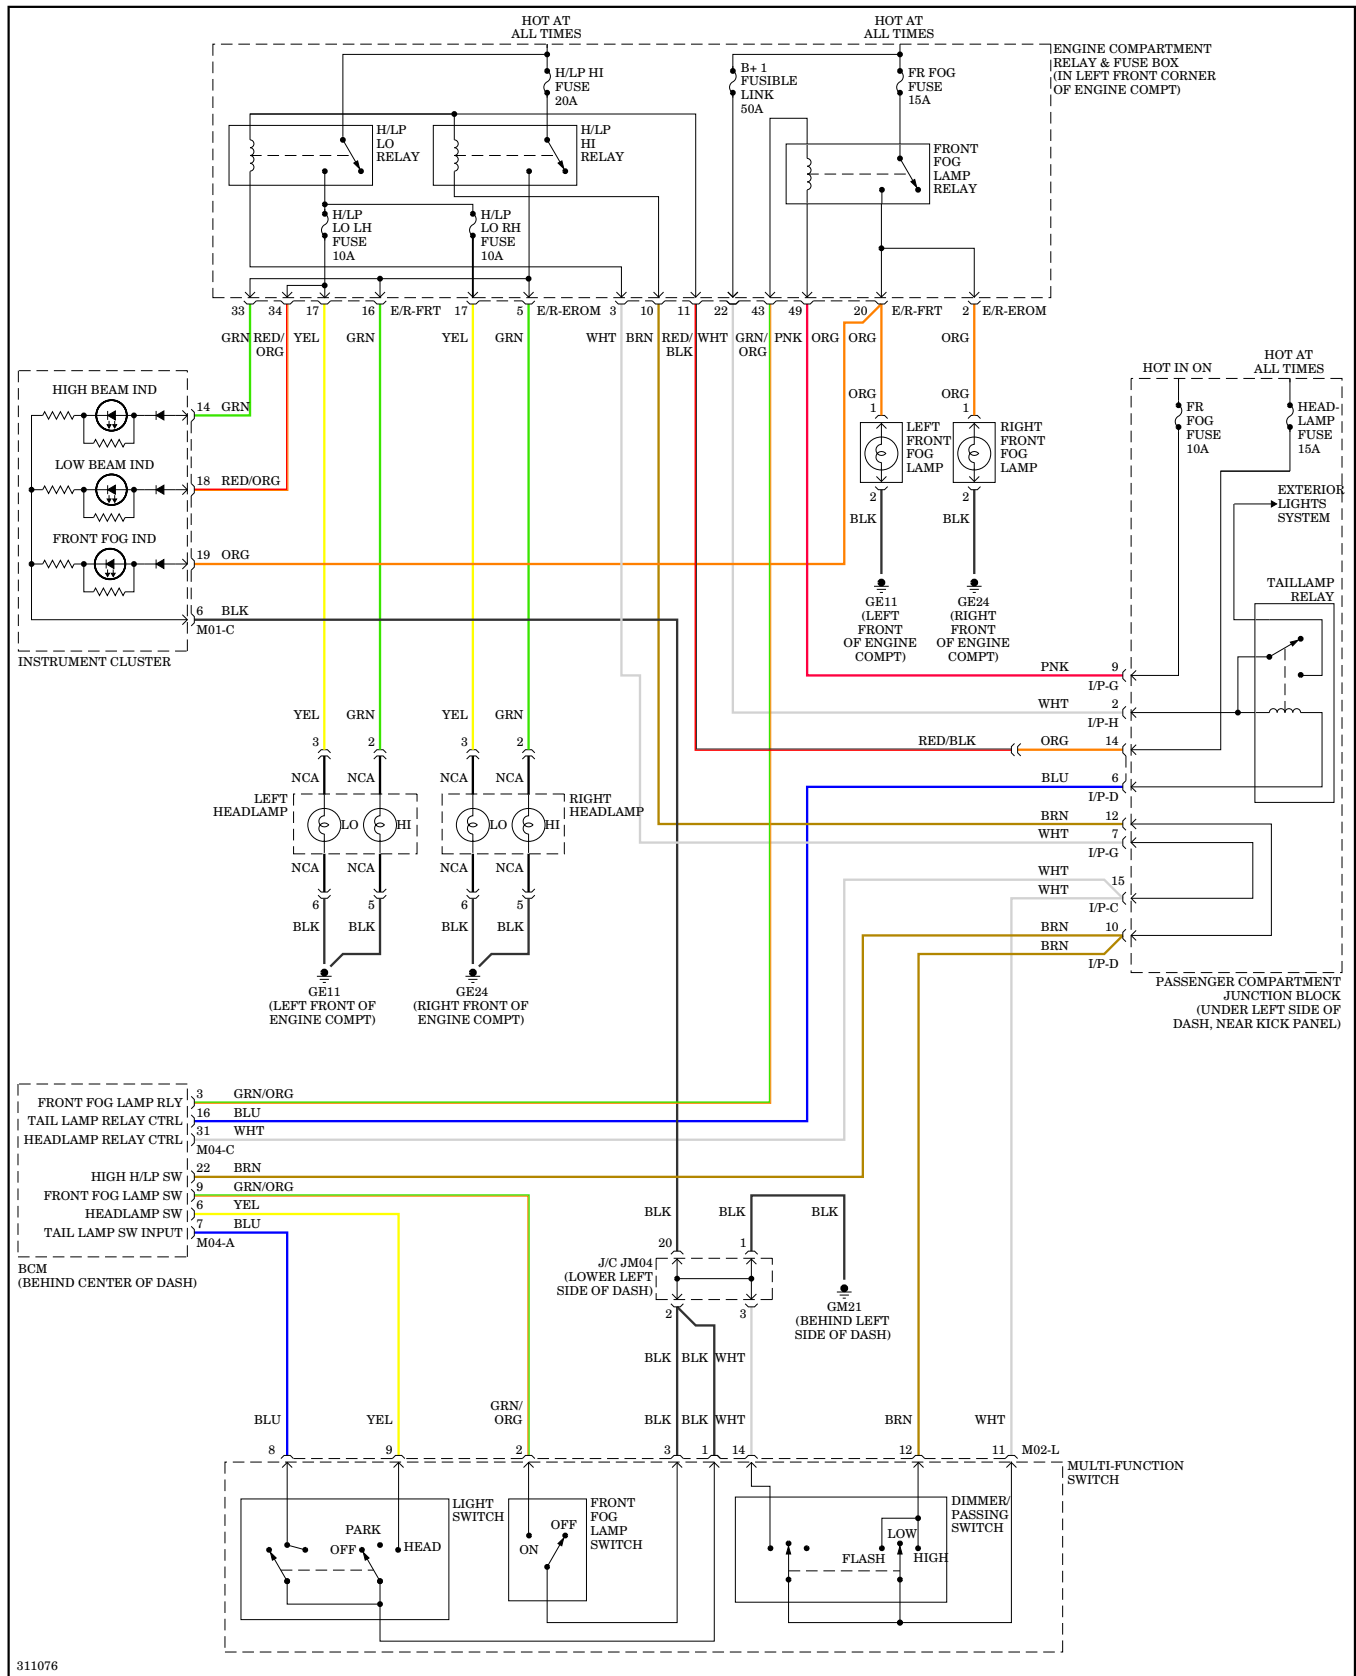

## HEADLIGHTS

Autolamps Wiring Diagram for Hyundai Elantra Touring GLS 2012

311074

Headlights Wiring Diagram, with DRL (1 of 2) for Hyundai Elantra Touring GLS 2012

311075

**Headlights Wiring Diagram, with DRL (2 of 2) for Hyundai Elantra Touring GLS 2012**