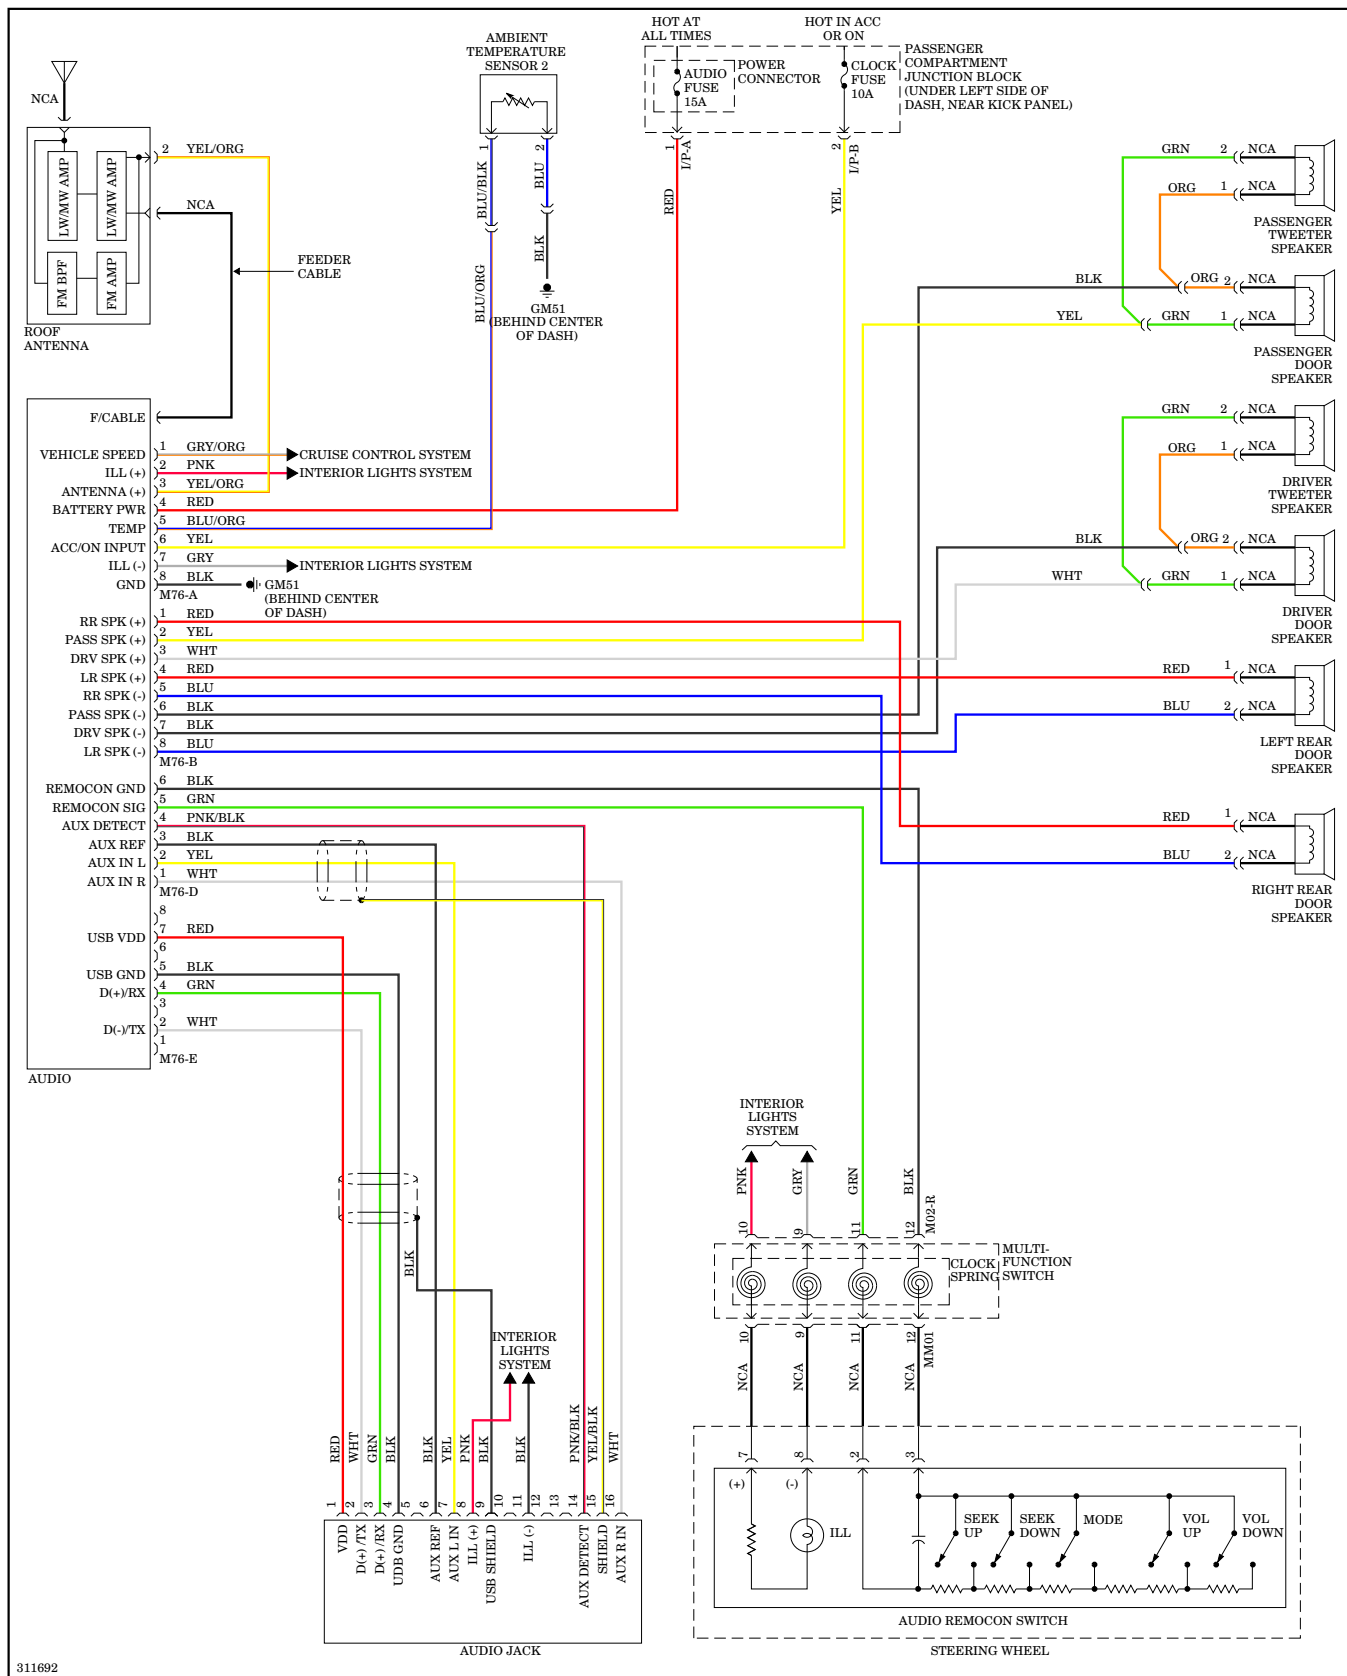

Radio Wiring Diagram, with Amplifier (2 of 2) for Hyundai Elantra Touring GLS 2012

Radio Wiring Diagram, without Amplifier for Hyundai Elantra Touring GLS 2012

SHIFT INTERLOCK