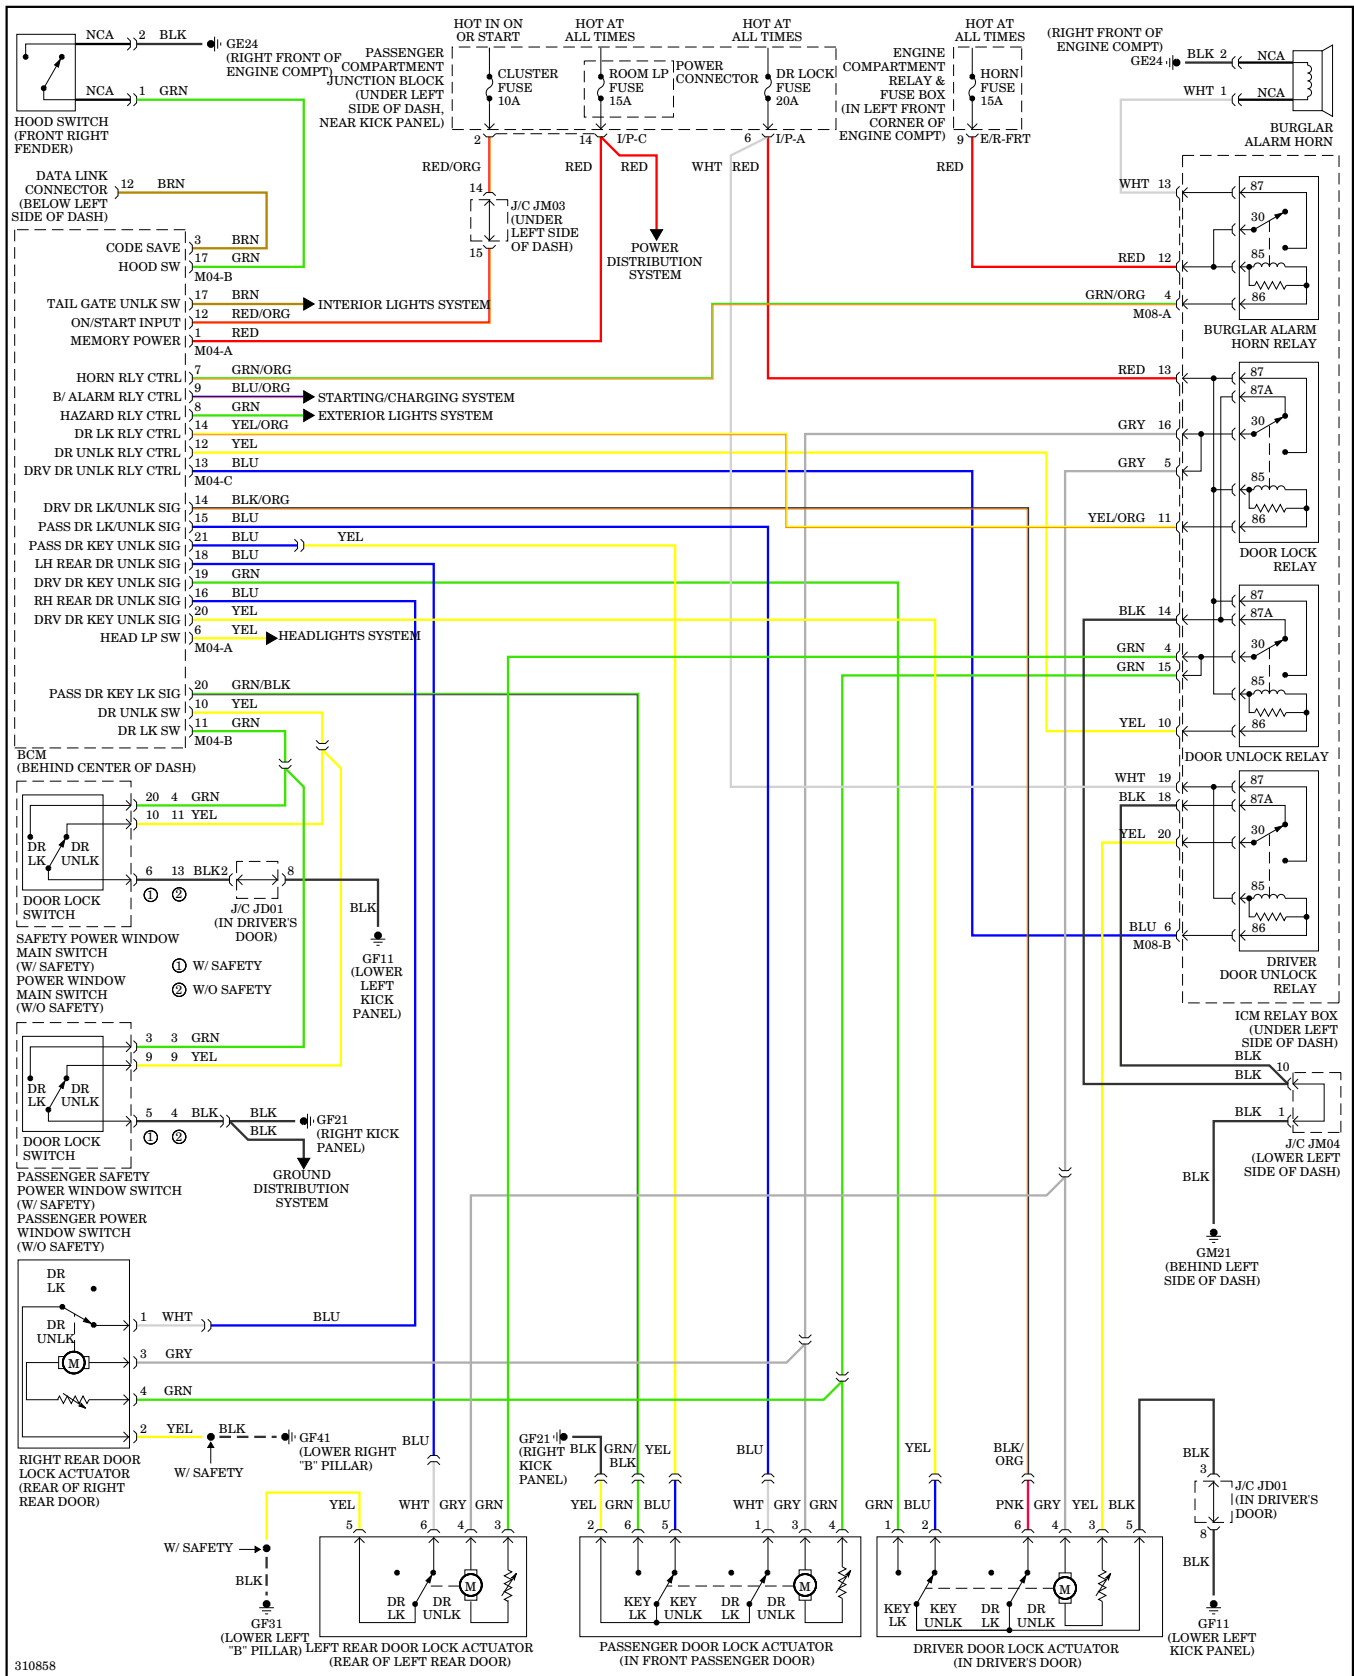

Power Distribution Wiring Diagram (6 of 7) for Hyundai Elantra Touring GLS 2012

Power Door Locks Wiring Diagram for Hyundai Elantra Touring GLS 2012