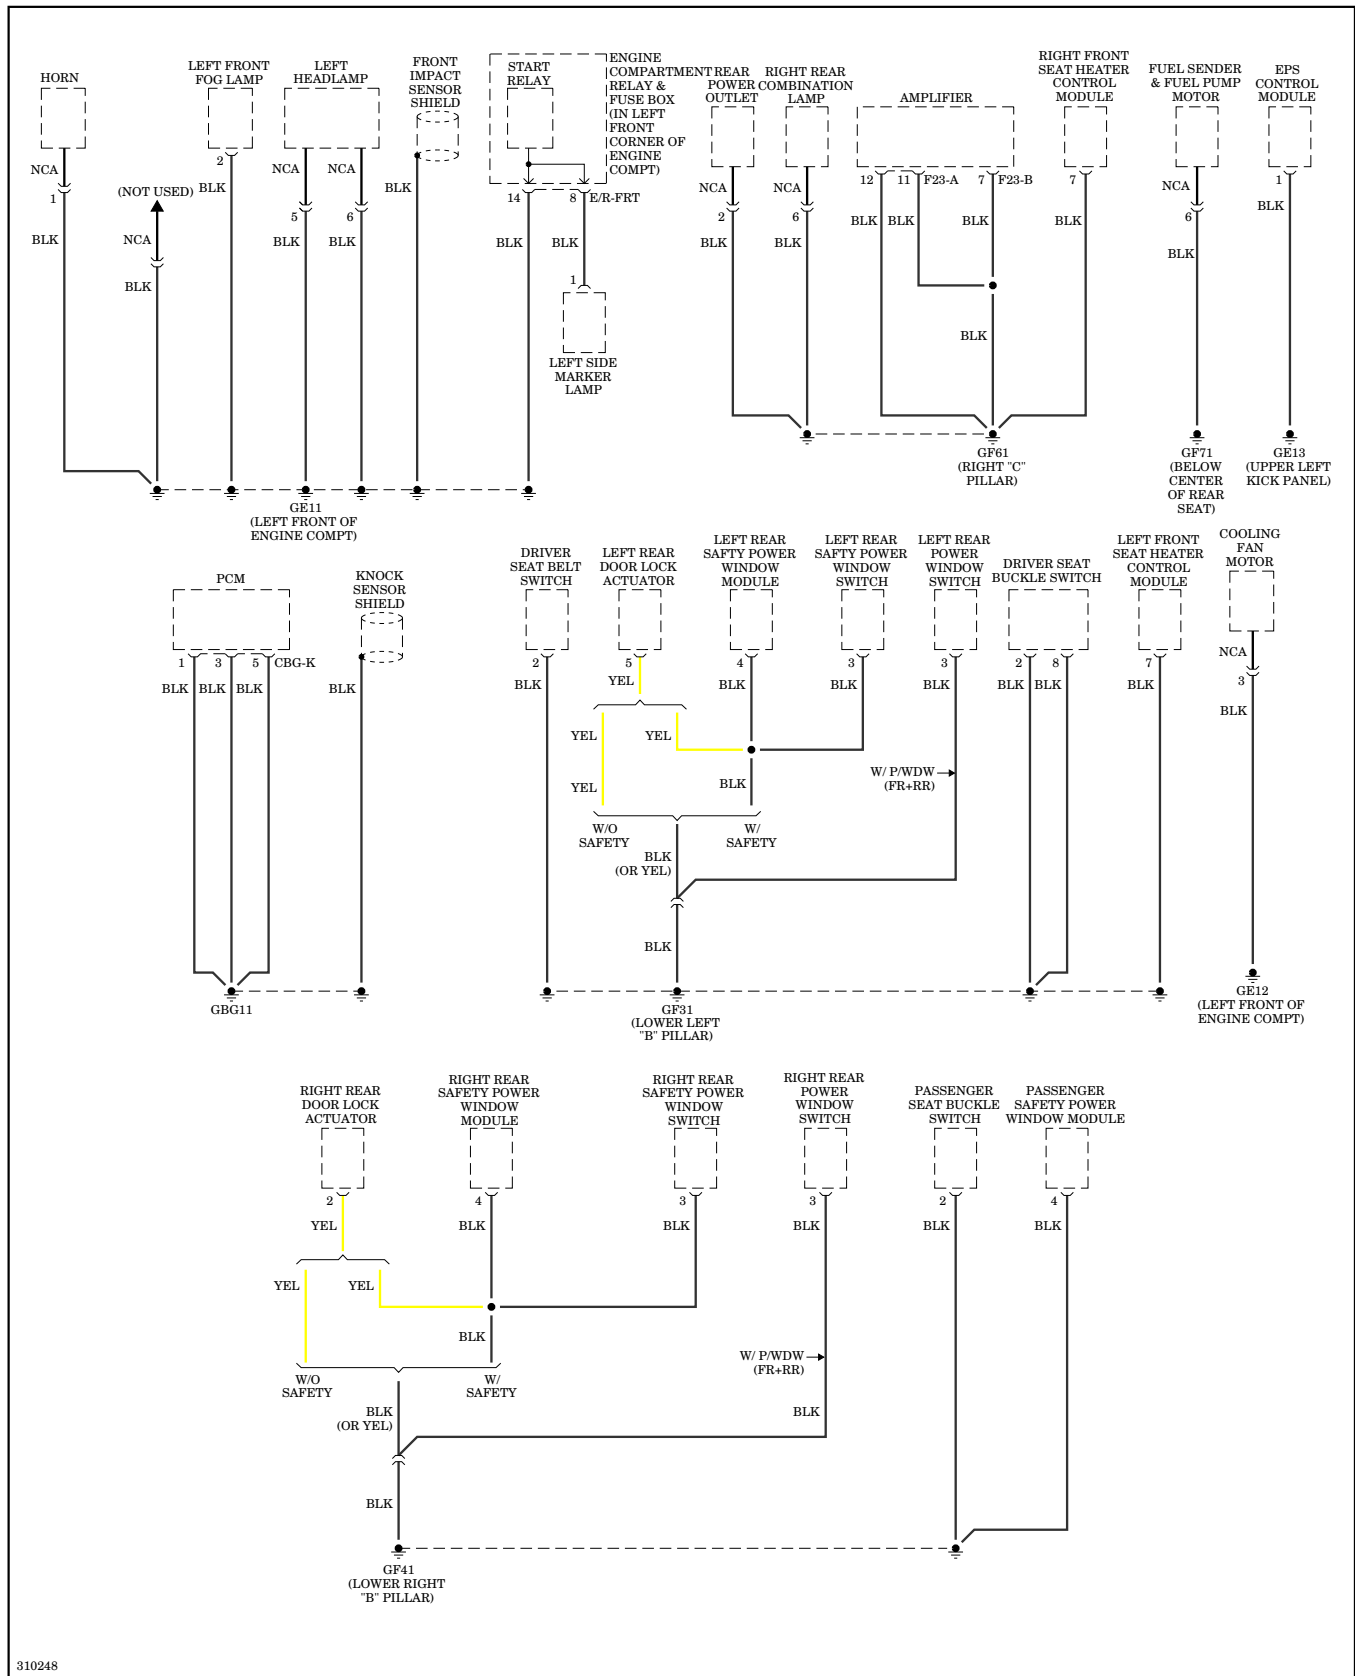

Ground Distribution Wiring Diagram (1 of 3) for Hyundai Elantra Touring GLS 2012

310248