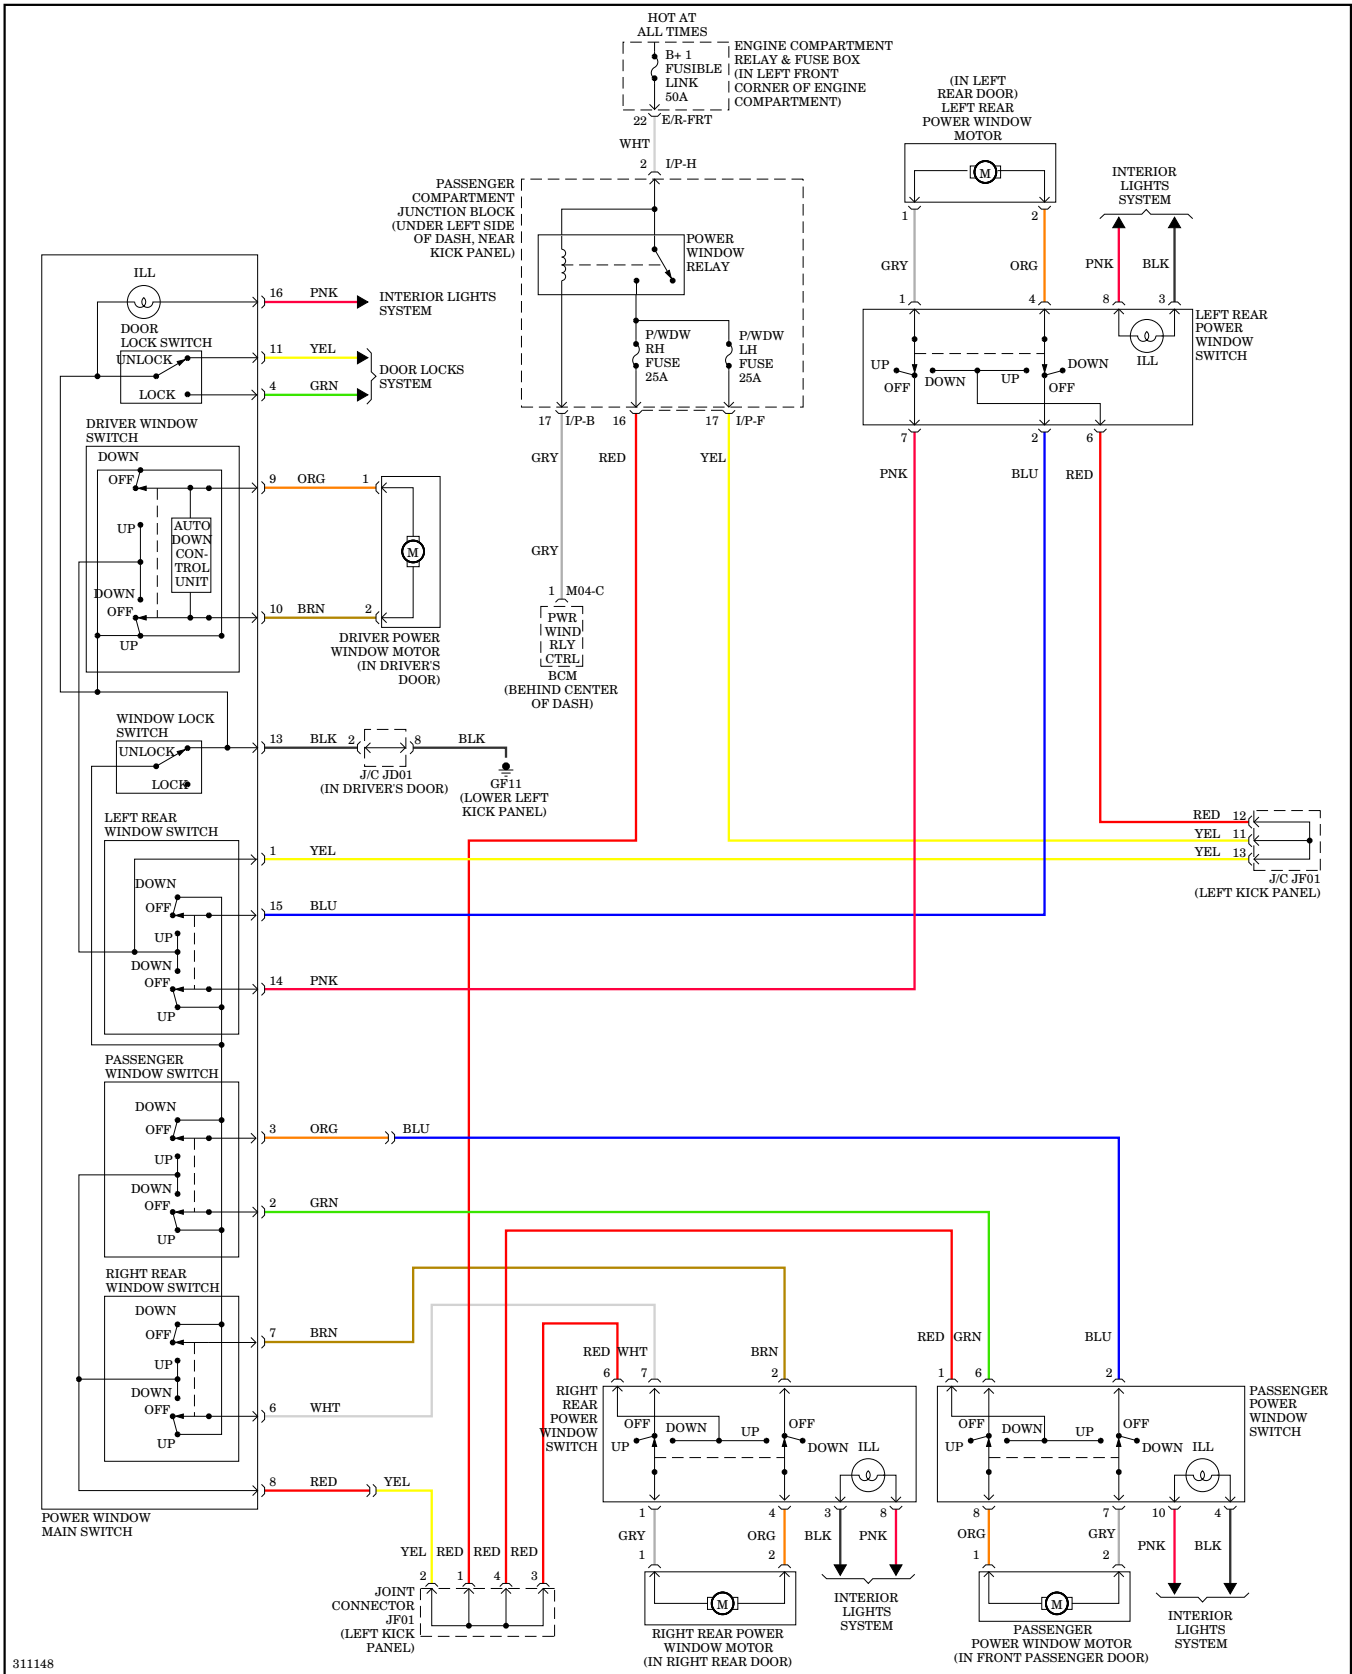

## POWER WINDOWS

**Power Windows Wiring Diagram, with Safety Power Windows (1 of 2) for Hyundai Elantra Touring GLS 2012**

311147

**Power Windows Wiring Diagram, without Safety Power Windows with Front & Rear Power Windows for Hyundai Elantra Touring GLS 2012**