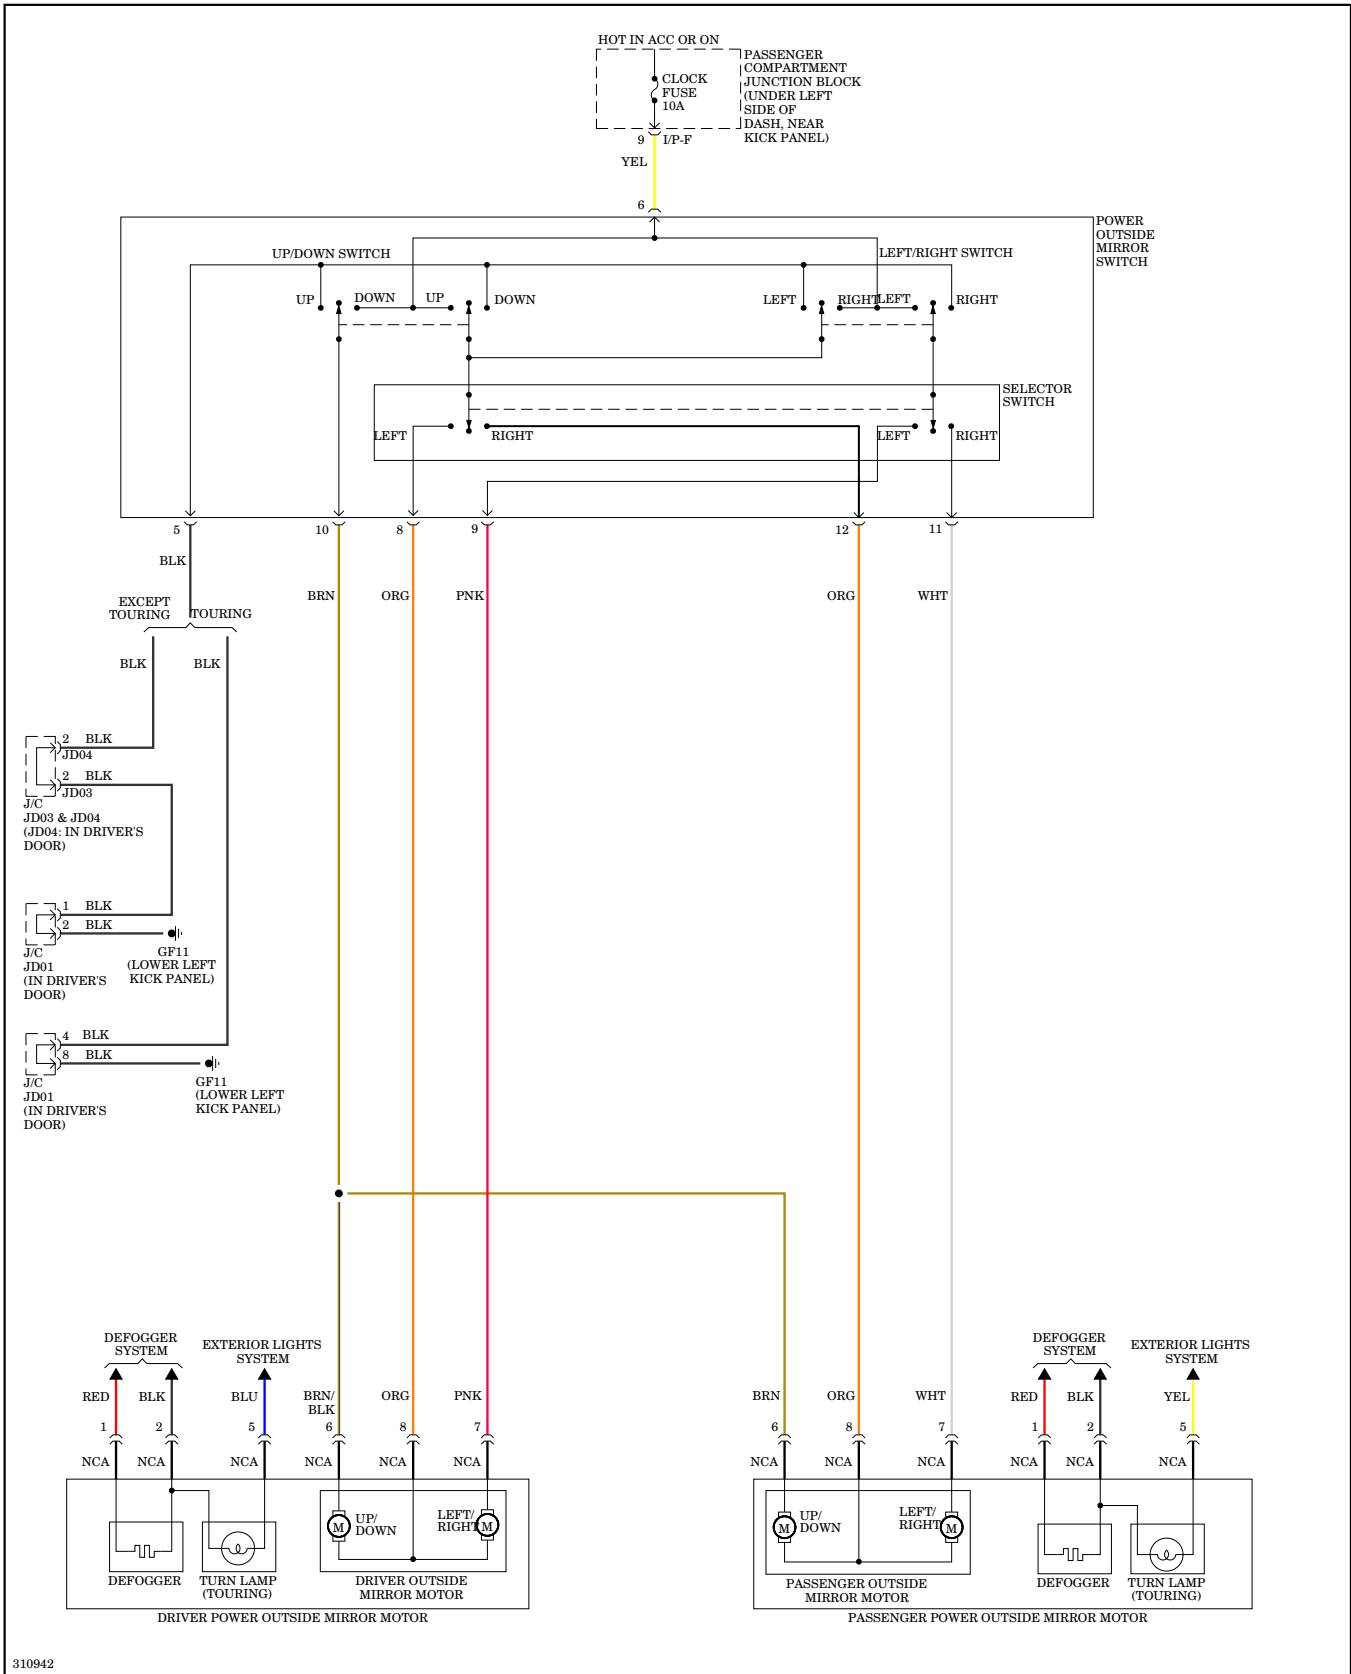

Power Distribution Wiring Diagram (6 of 7) for Hyundai Elantra Touring GLS 2012

Power Door Locks Wiring Diagram for Hyundai Elantra Touring GLS 2012

## POWER MIRRORS

**Electrochromic Mirror Wiring Diagram, with Home Link for Hyundai Elantra Touring GLS 2012**

**Electrochromic Mirror Wiring Diagram, without Home Link for Hyundai Elantra Touring GLS 2012**