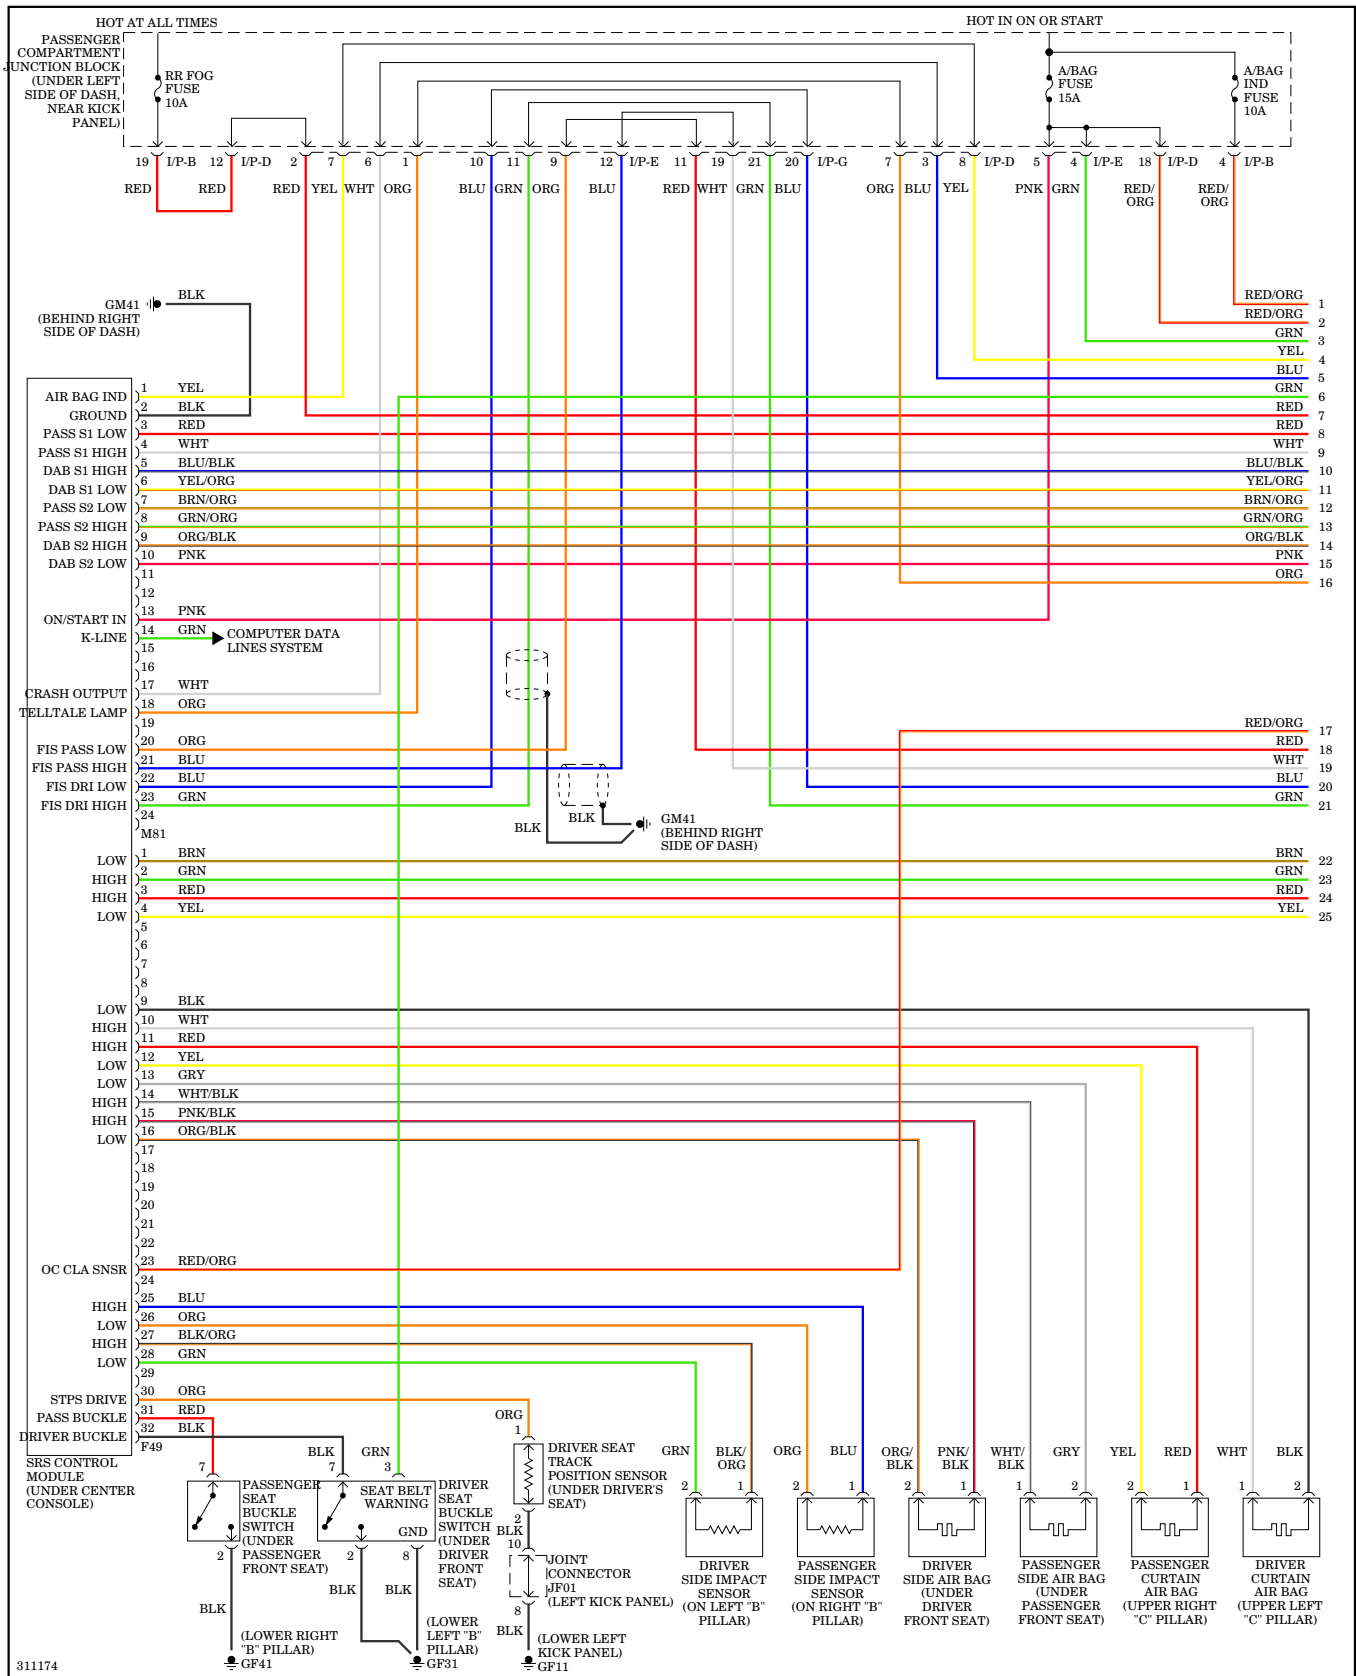

## SHIFT INTERLOCK

## Shift Interlock Wiring Diagram for Hyundai Elantra Touring GLS 2012

### STARTING/CHARGING

Charging Wiring Diagram for Hyundai Elantra Touring GLS 2012

Starting Wiring Diagram for Hyundai Elantra Touring GLS 2012

**SUPPLEMENTAL RESTRAINTS**

**Supplemental Restraints Wiring Diagram, with Advanced Air Bag (1 of 2) for Hyundai Elantra Touring GLS 2012**

**Supplemental Restraints Wiring Diagram, with Advanced Air Bag (2 of 2) for Hyundai Elantra Touring GLS 2012**

Supplemental Restraints Wiring Diagram, with Depowered Air Bag (2 of 2) for Hyundai Elantra Touring GLS 2012