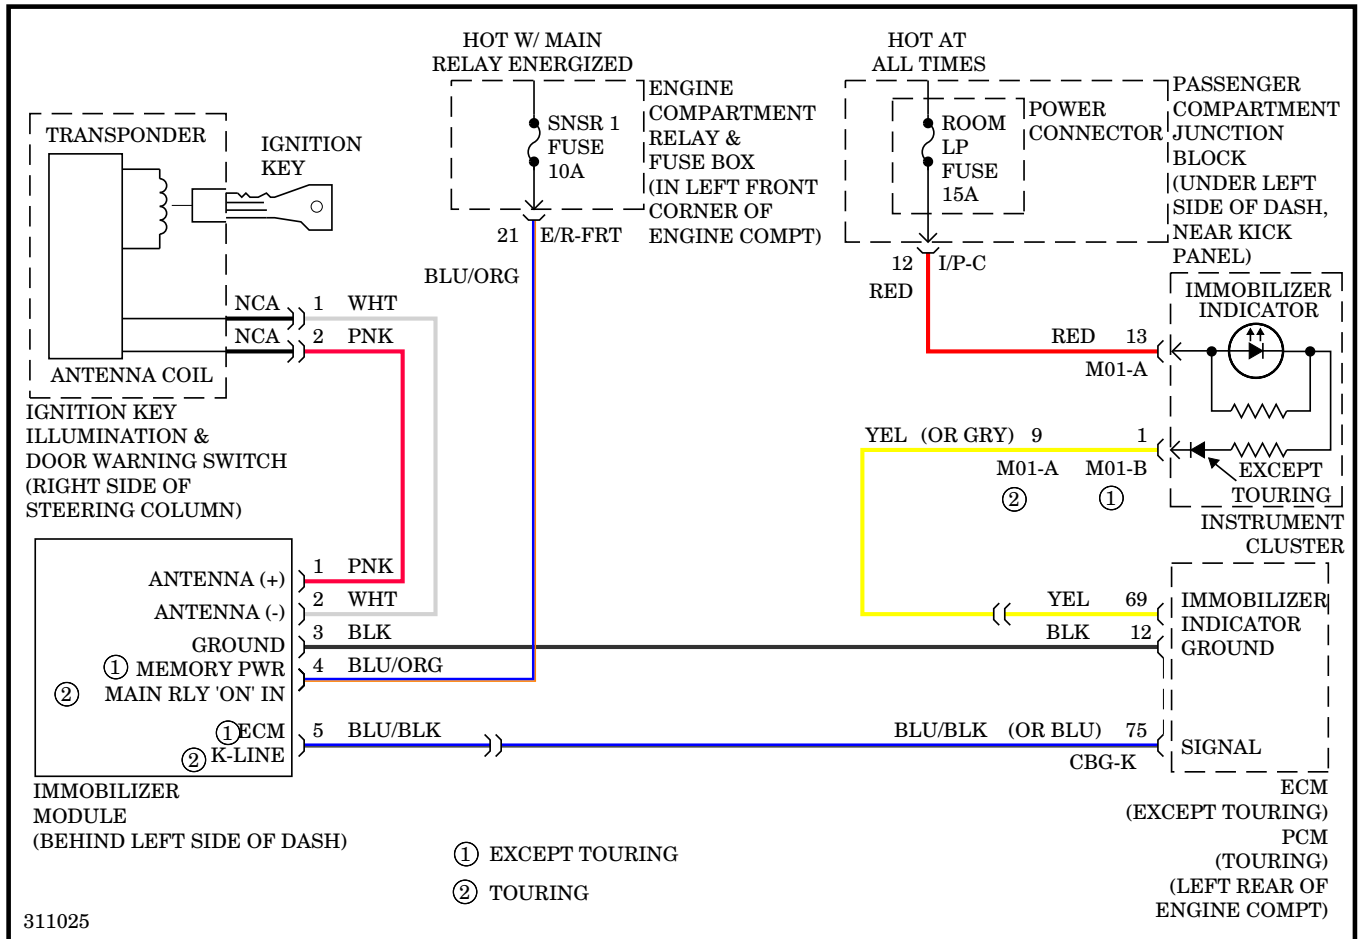

## ANTI-THEFT

Forced Entry Wiring Diagram for Hyundai Elantra Touring GLS 2012