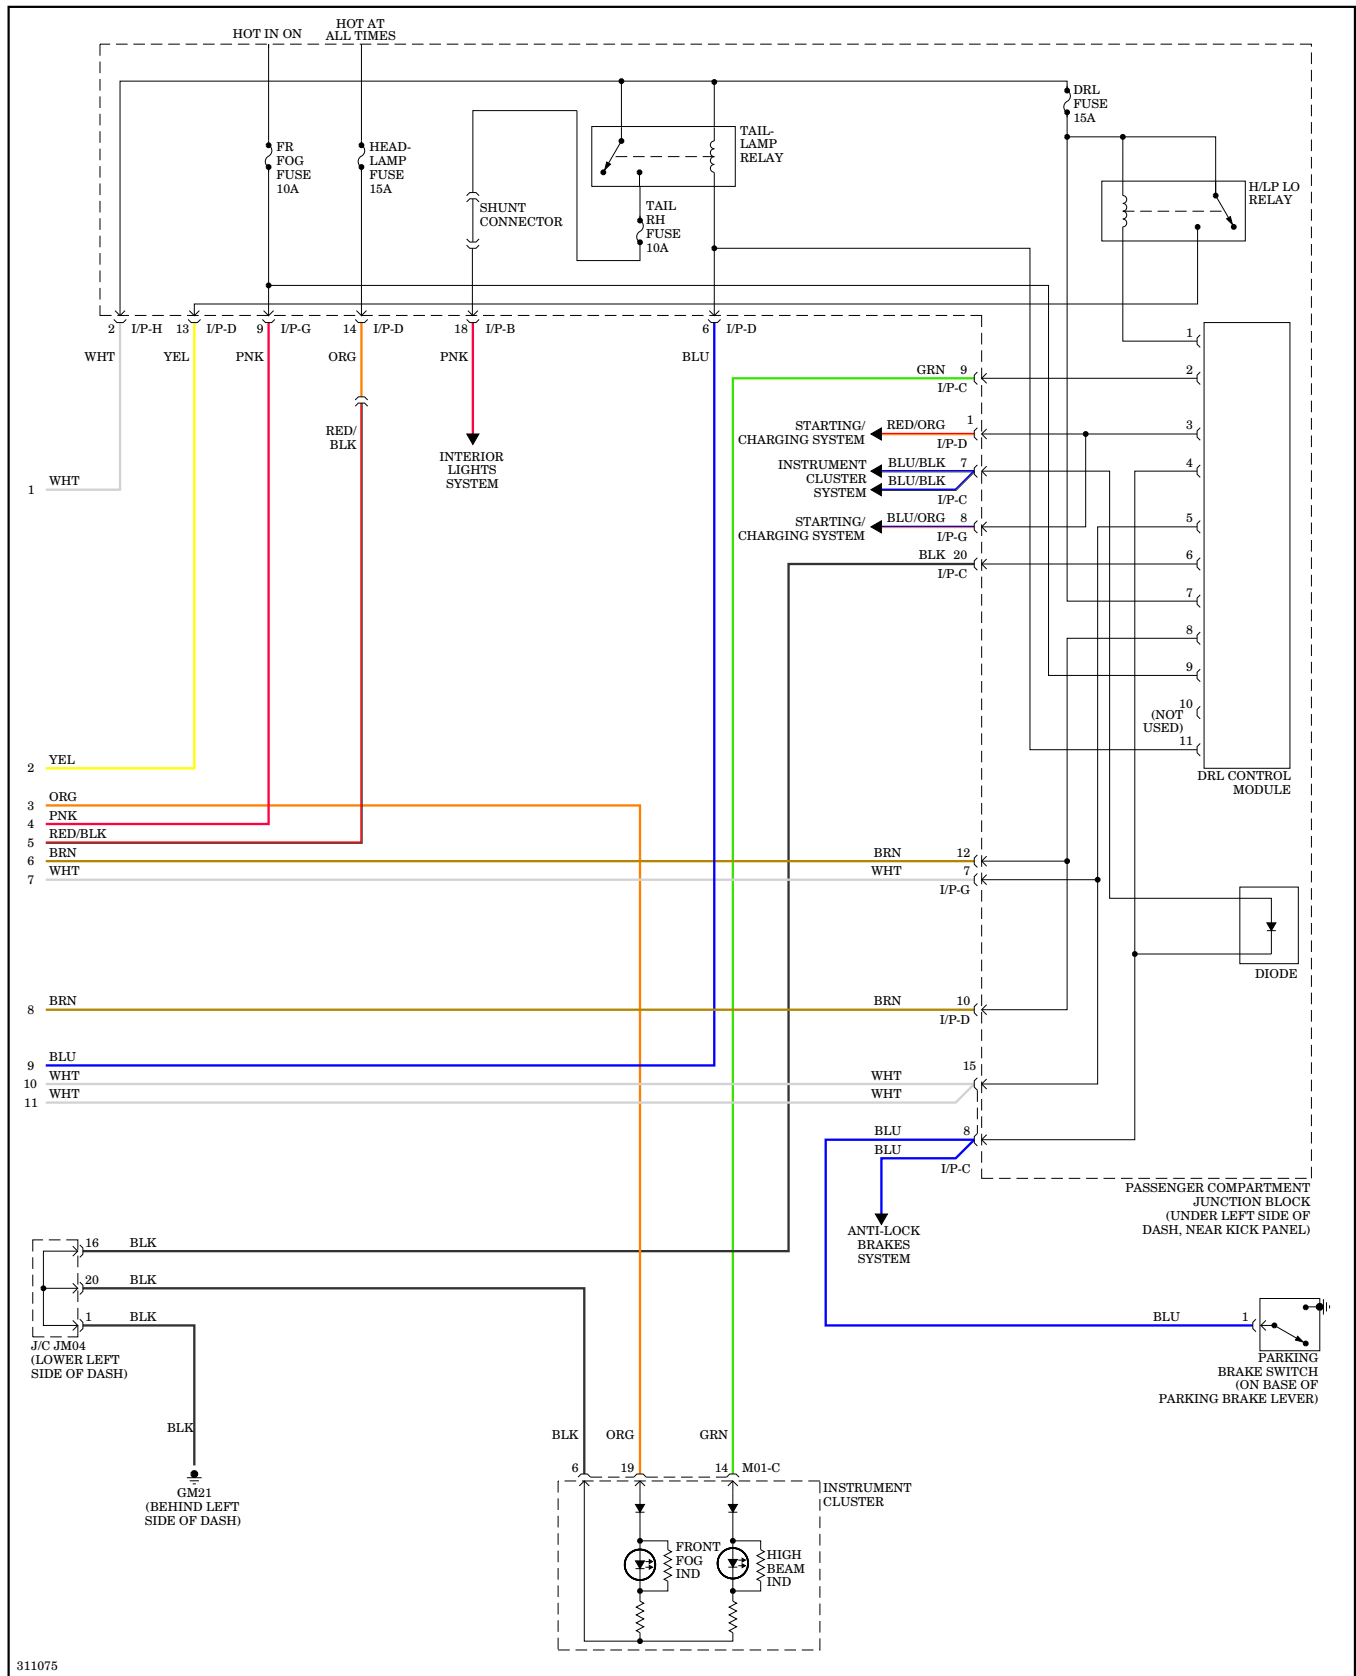

## HEADLIGHTS

Autolamps Wiring Diagram for Hyundai Elantra Touring GLS 2012

311074

Headlights Wiring Diagram, with DRL (1 of 2) for Hyundai Elantra Touring GLS 2012

311075

**Headlights Wiring Diagram, with DRL (2 of 2) for Hyundai Elantra Touring GLS 2012**