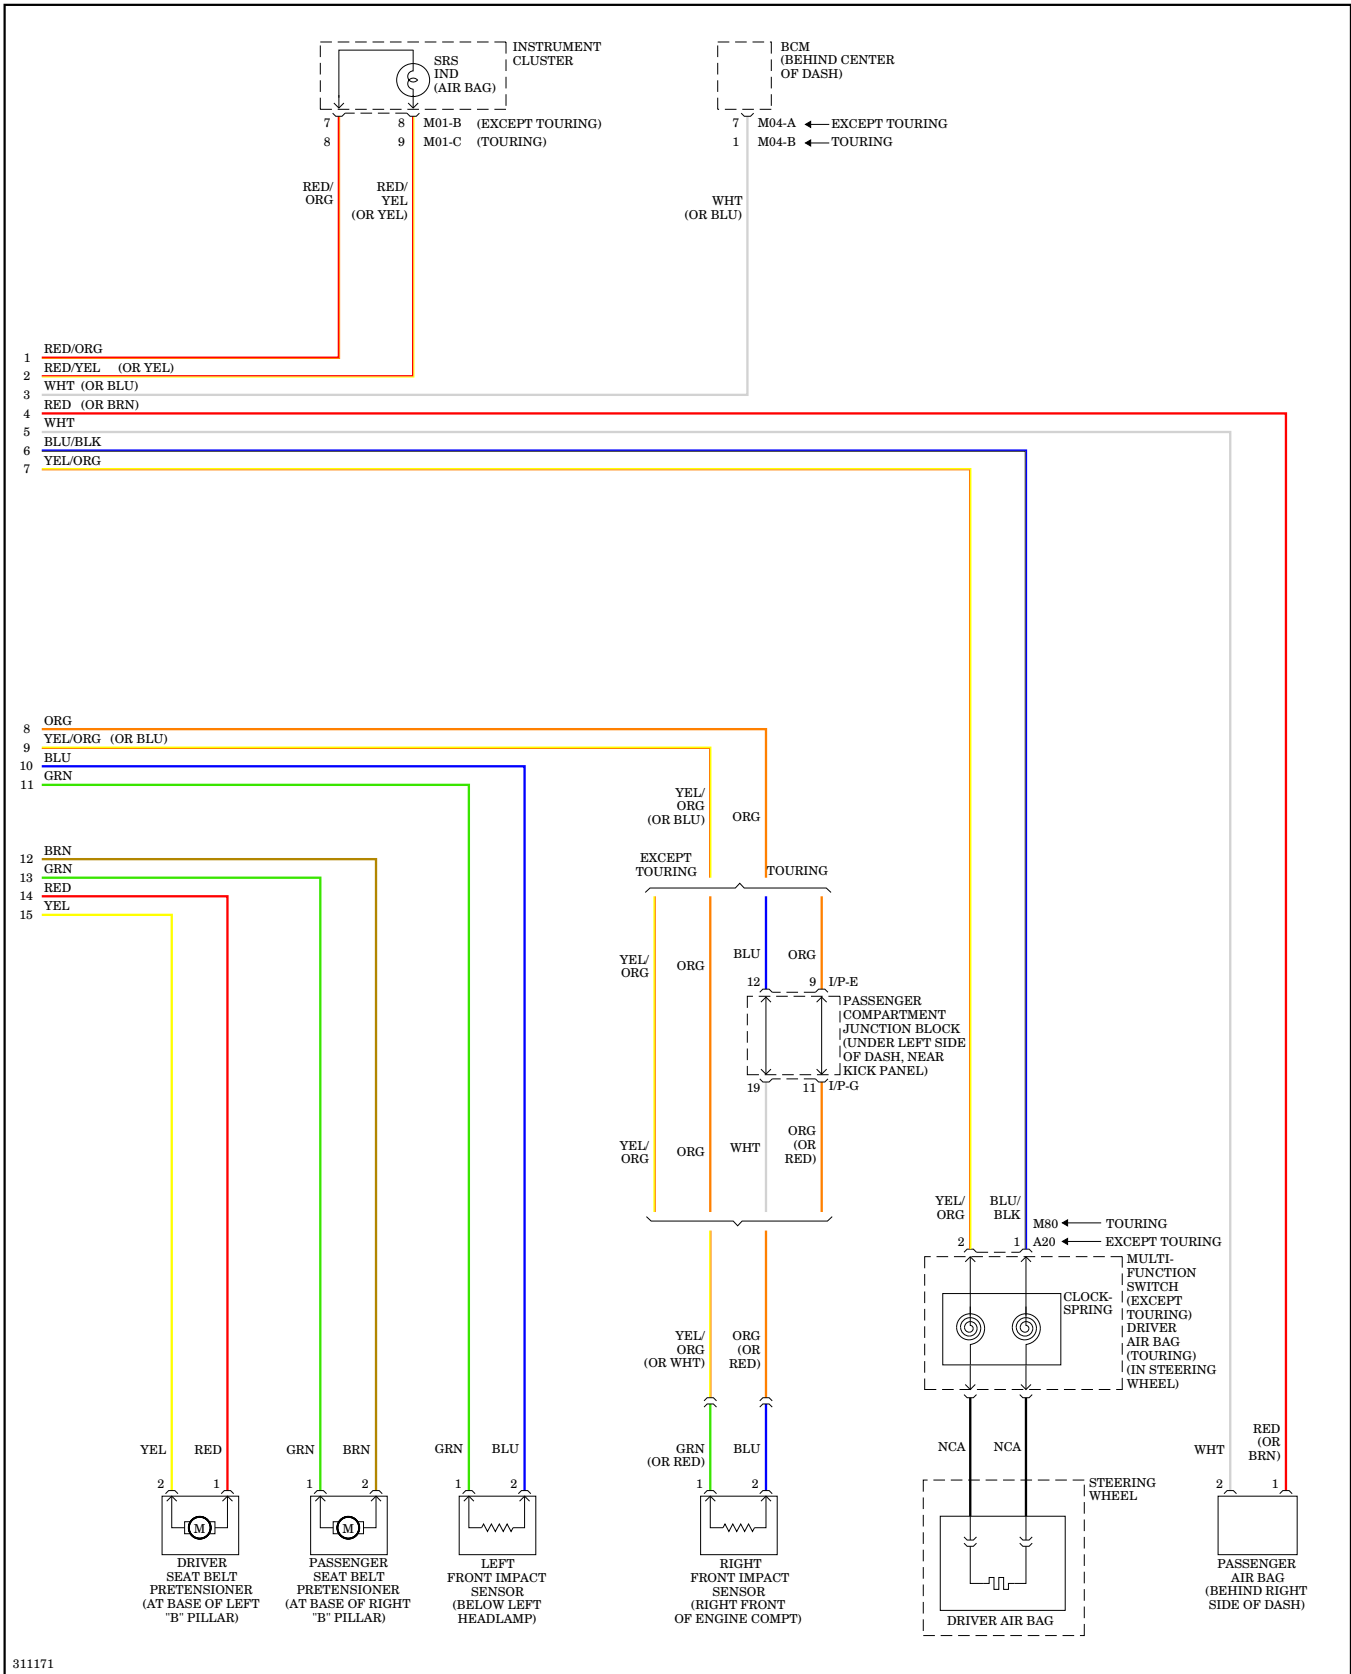

## Shift Interlock Wiring Diagram for Hyundai Elantra Touring GLS 2012

### STARTING/CHARGING

Charging Wiring Diagram for Hyundai Elantra Touring GLS 2012

Starting Wiring Diagram for Hyundai Elantra Touring GLS 2012

**SUPPLEMENTAL RESTRAINTS**

**Supplemental Restraints Wiring Diagram, with Advanced Air Bag (1 of 2) for Hyundai Elantra Touring GLS 2012**

**Supplemental Restraints Wiring Diagram, with Advanced Air Bag (2 of 2) for Hyundai Elantra Touring GLS 2012**

Supplemental Restraints Wiring Diagram, with Depowered Air Bag (2 of 2) for Hyundai Elantra Touring GLS 2012