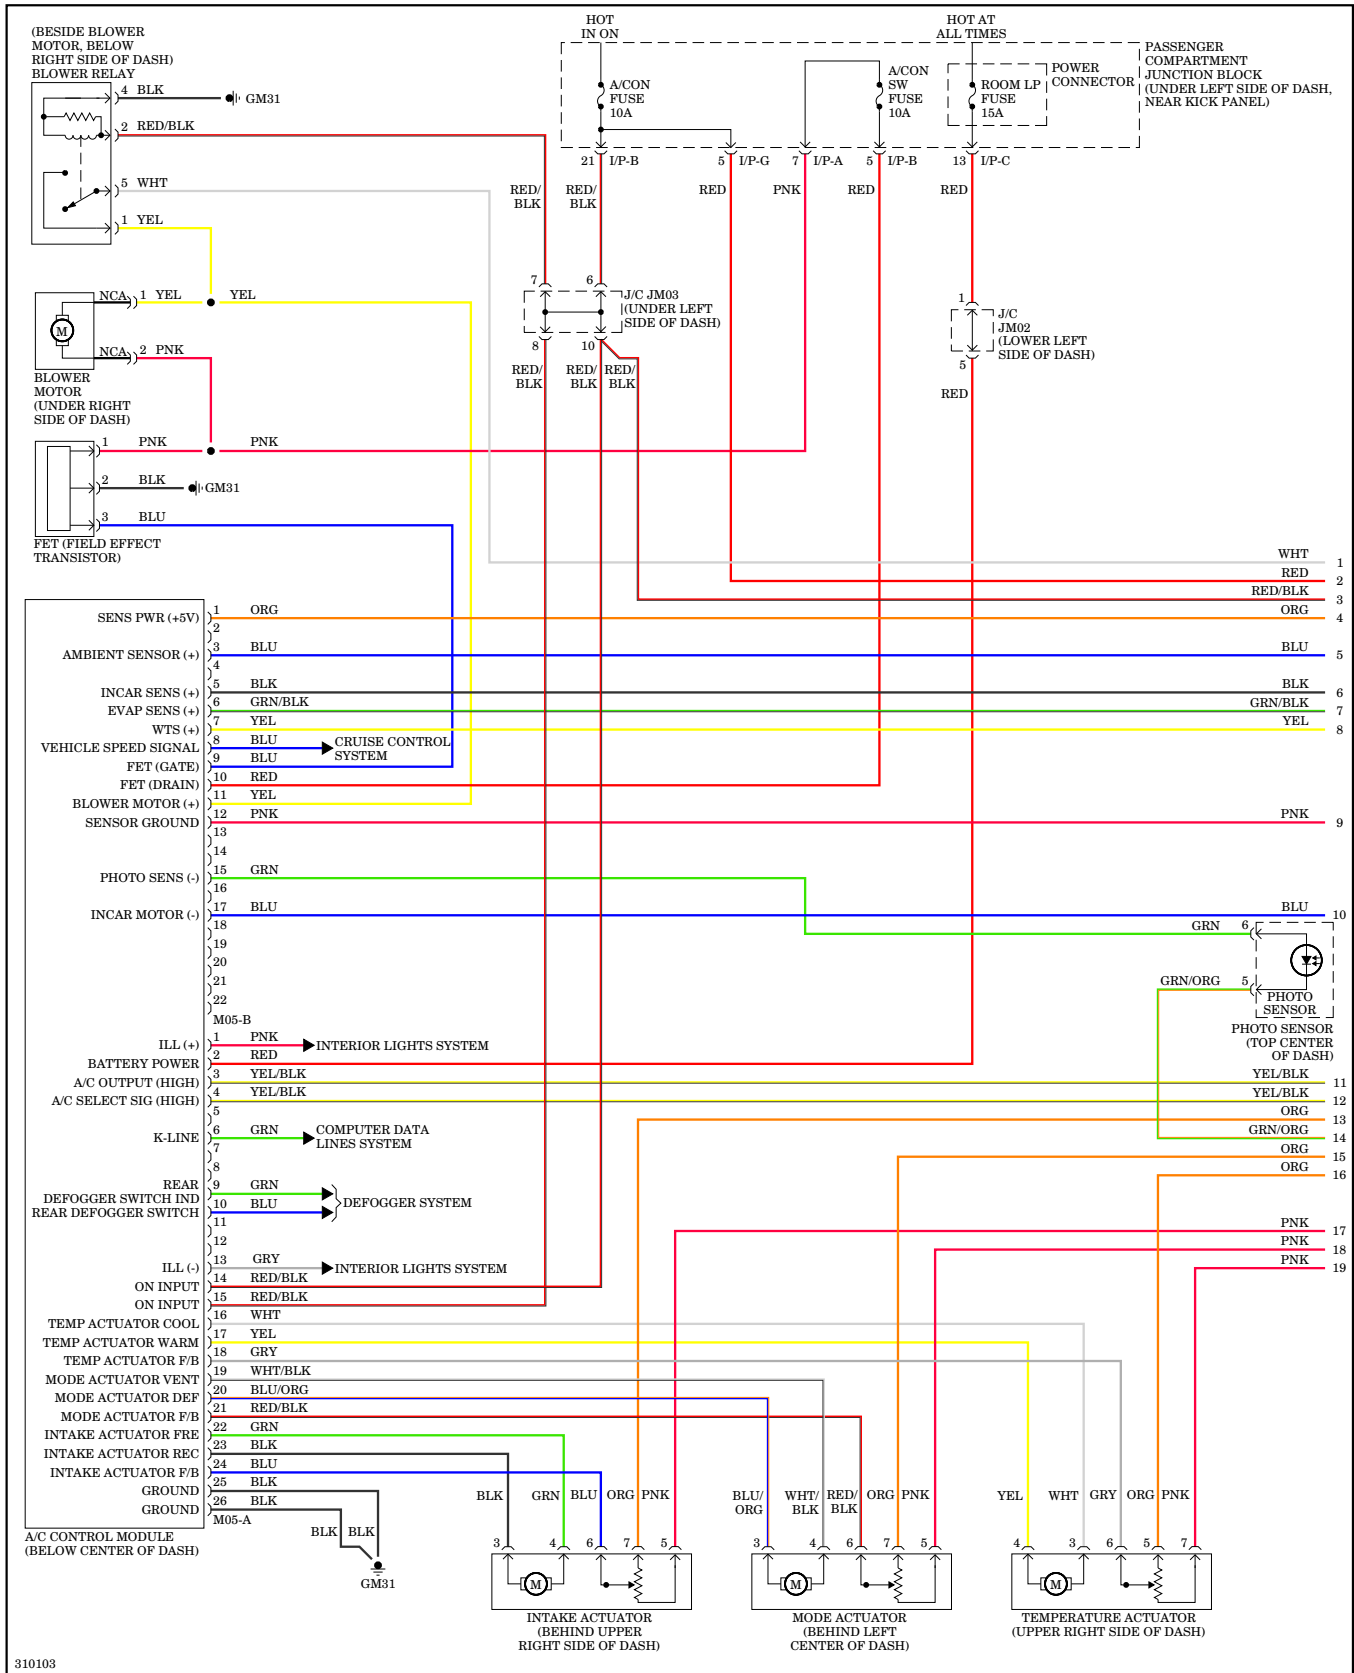

AIR CONDITIONING

310103