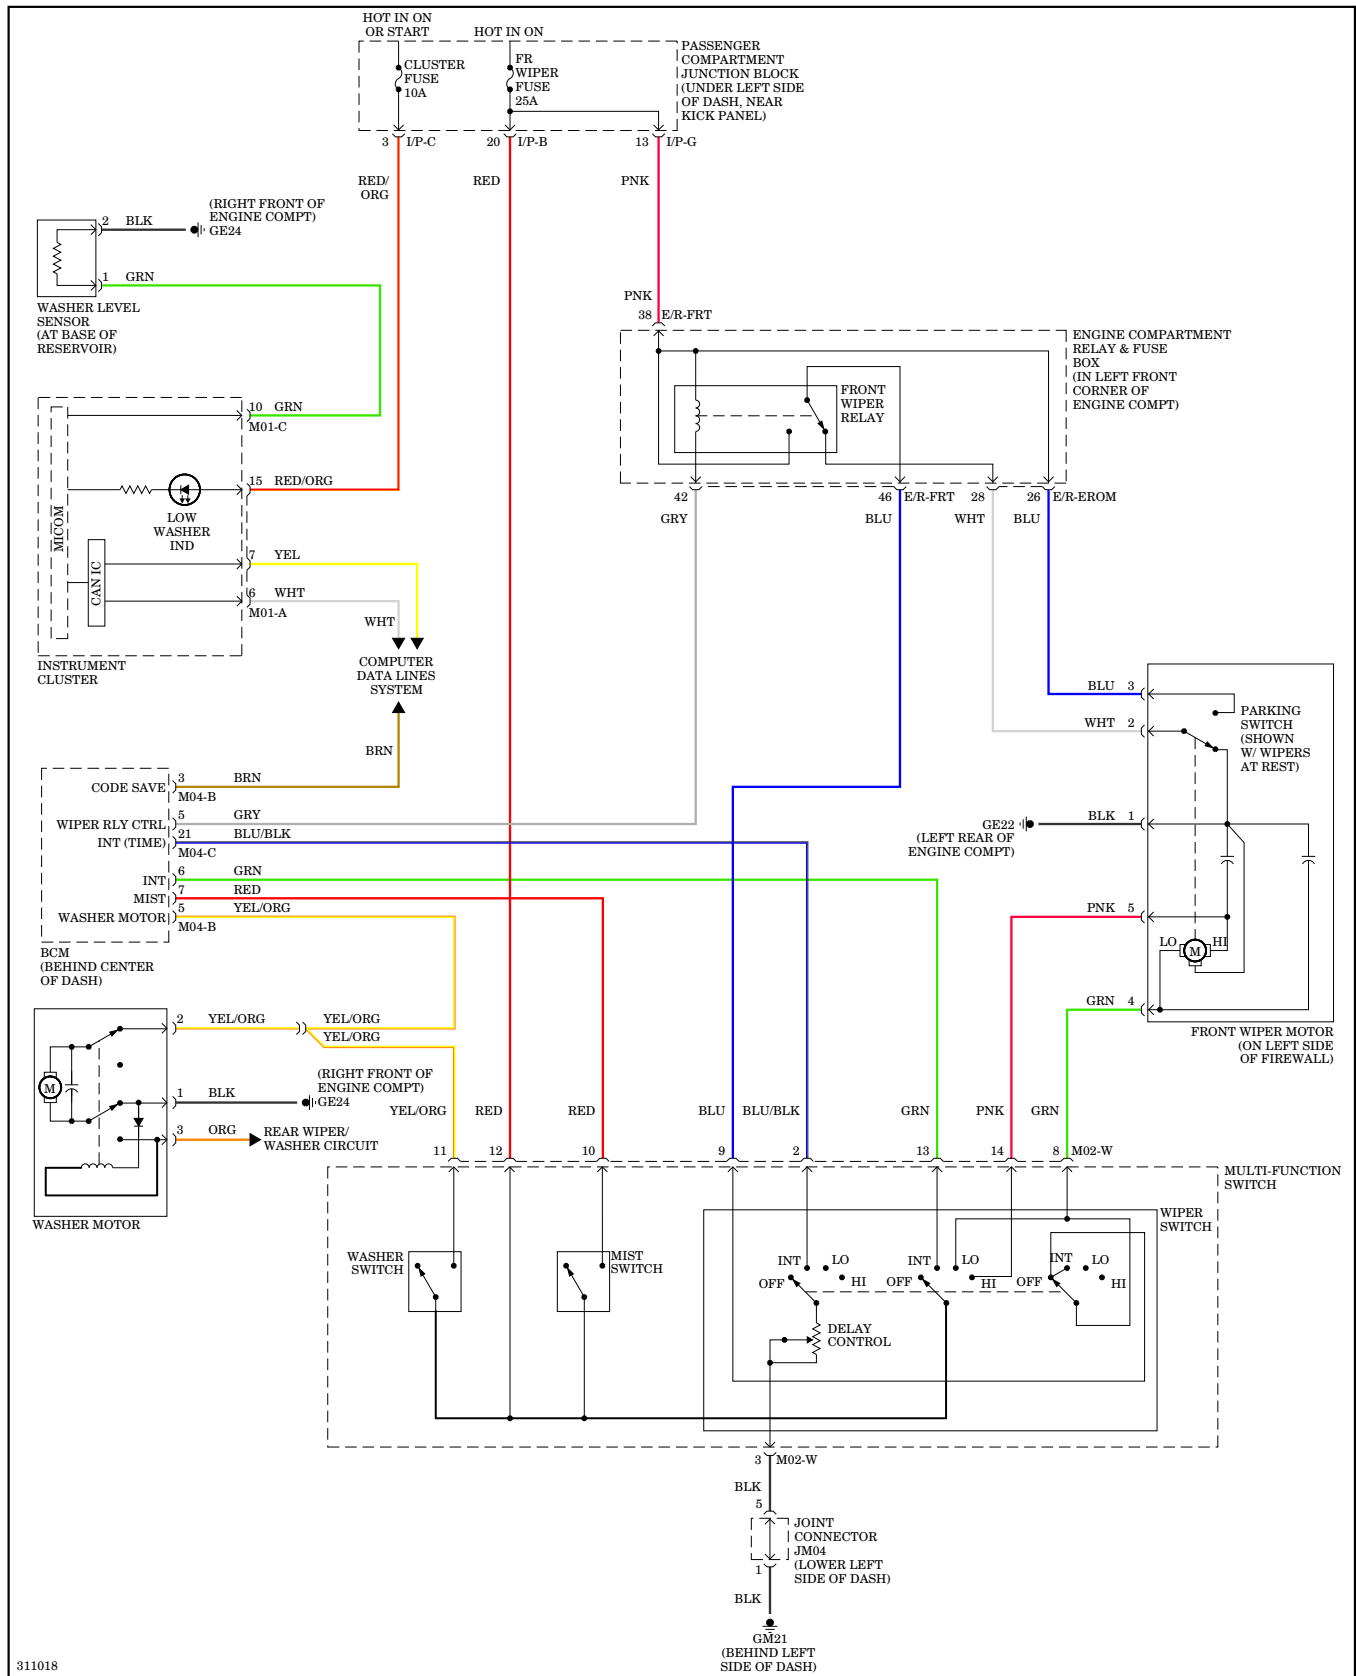

Front Wiper/Washer Wiring Diagram, with Rain Sensor for Hyundai Elantra Touring GLS 2012

311018