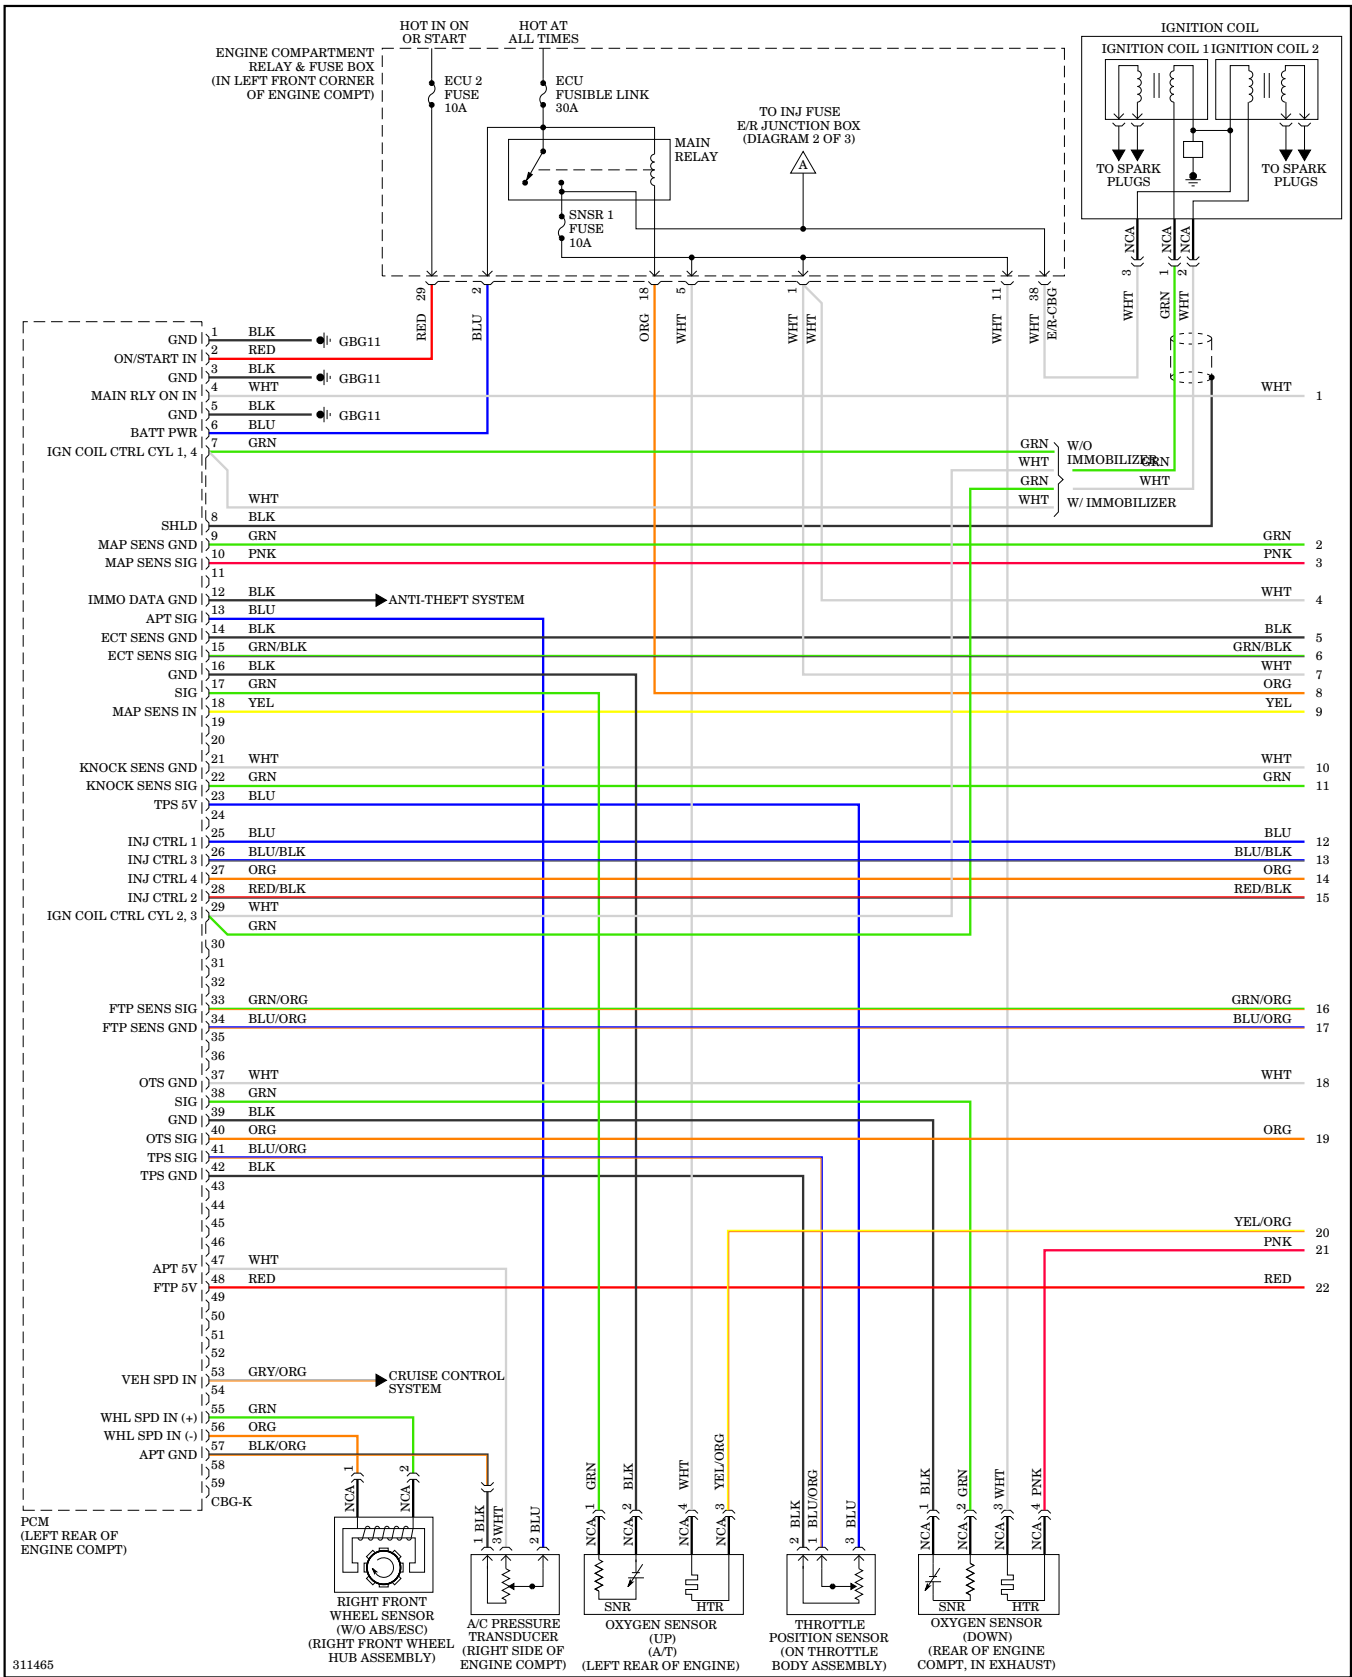

## CRUISE CONTROL

**Front Deicer Wiring Diagram for Hyundai Elantra Touring GLS 2012**

Rear Defogger & Heated Mirrors Wiring Diagram for Hyundai Elantra Touring GLS 2012

## ELECTRONIC POWER STEERING

**Electronic Power Steering Wiring Diagram for Hyundai Elantra Touring GLS 2012**

**ENGINE PERFORMANCE**

2.0L, Engine Performance Wiring Diagram (2 of 5) for Hyundai Elantra Touring GLS 2012