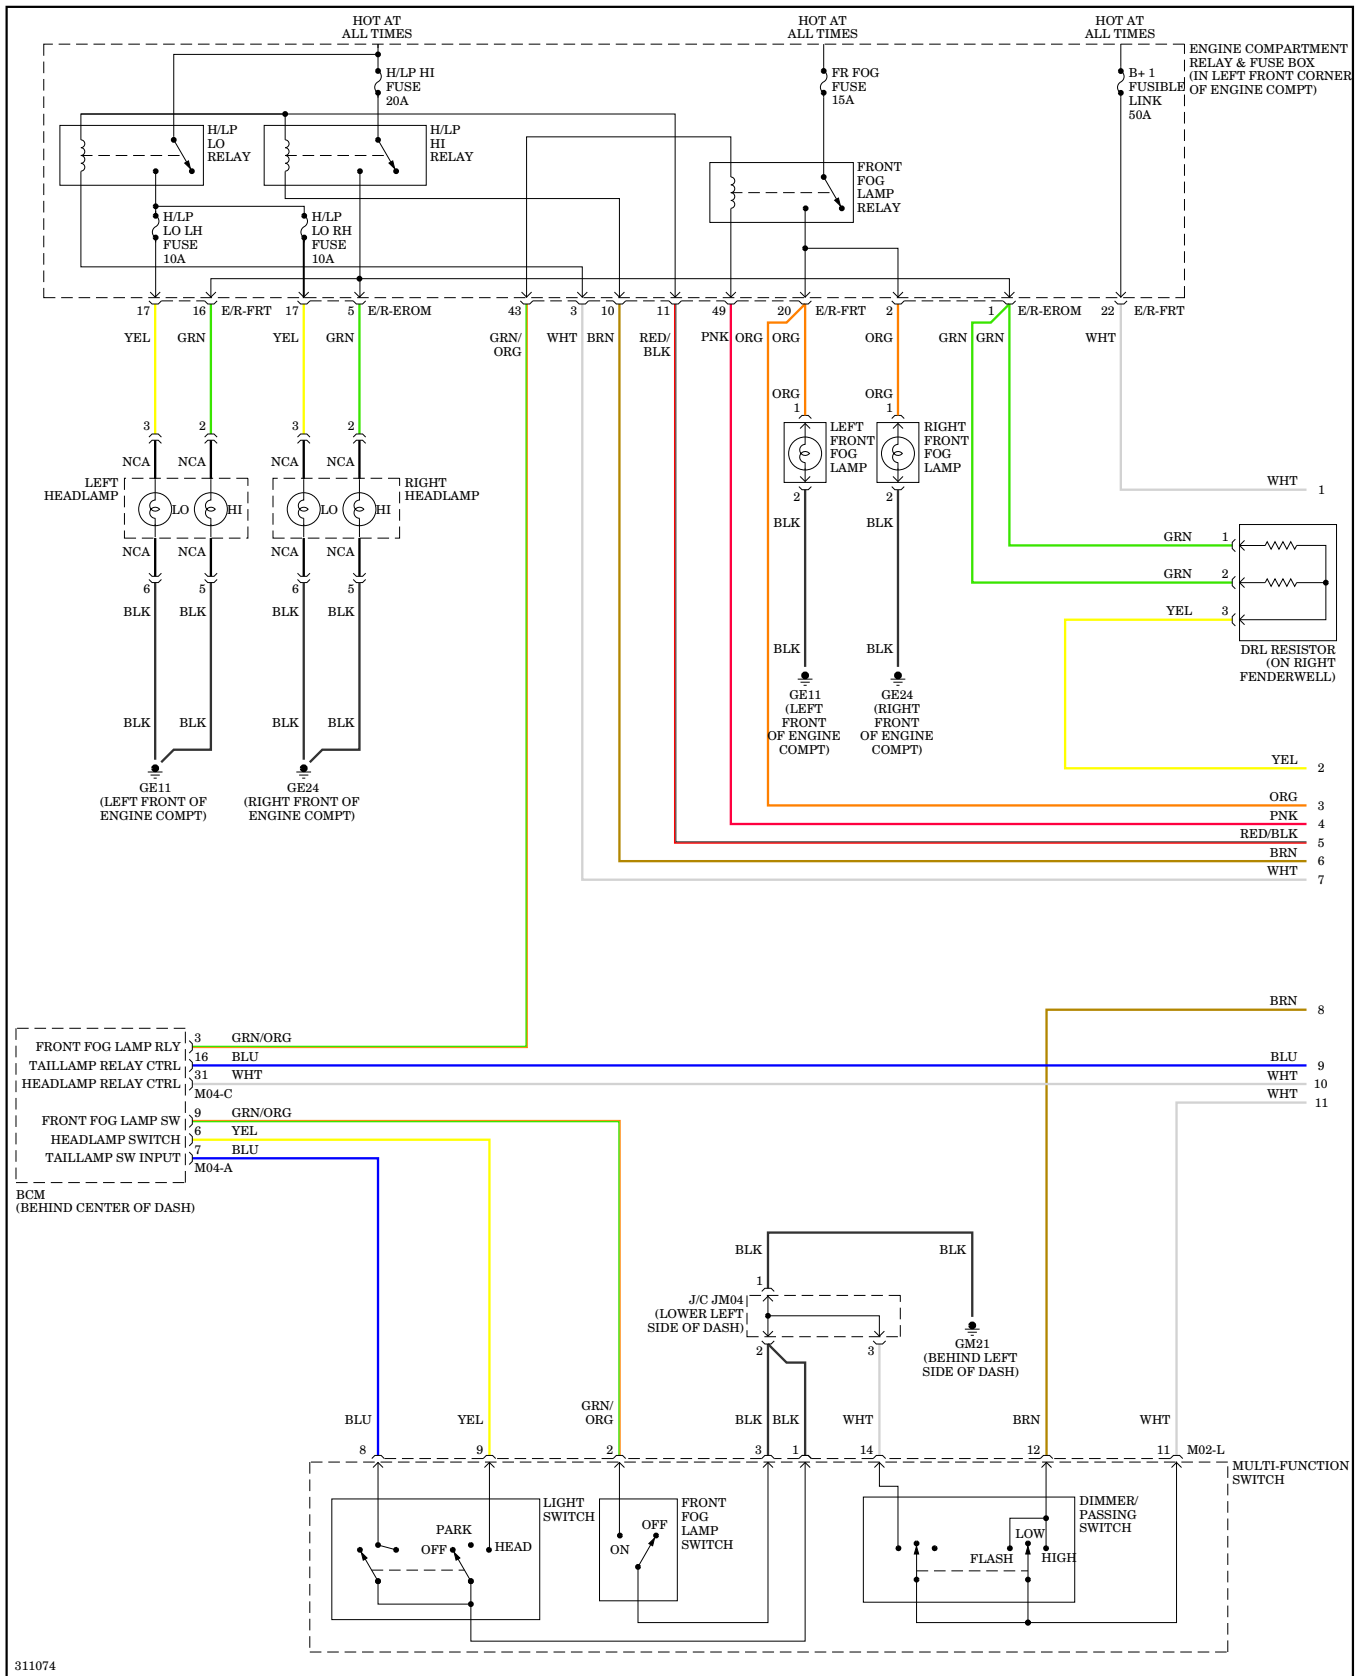

Autolamps Wiring Diagram for Hyundai Elantra Touring GLS 2012

311074