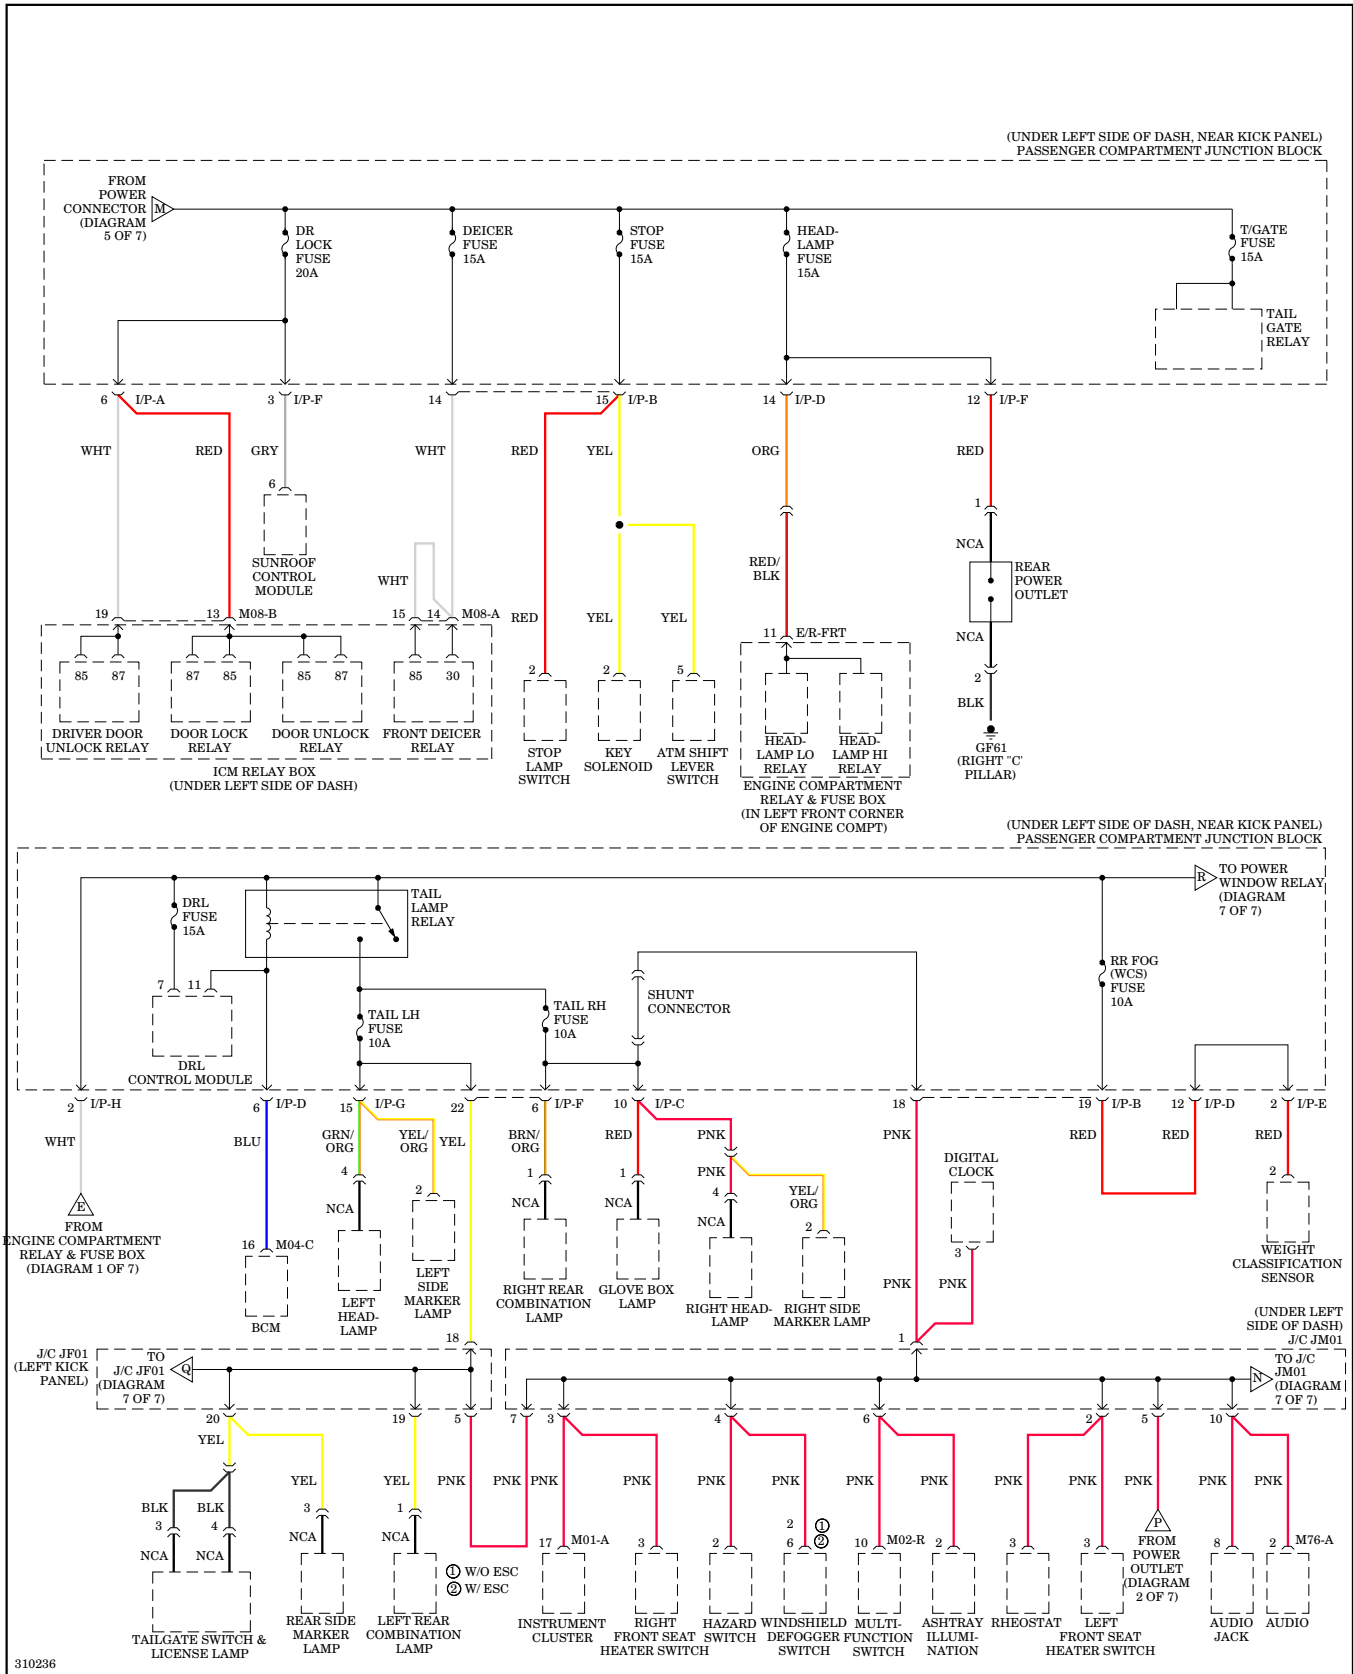

Power Distribution Wiring Diagram (6 of 7) for Hyundai Elantra Touring GLS 2012

Power Door Locks Wiring Diagram for Hyundai Elantra Touring GLS 2012