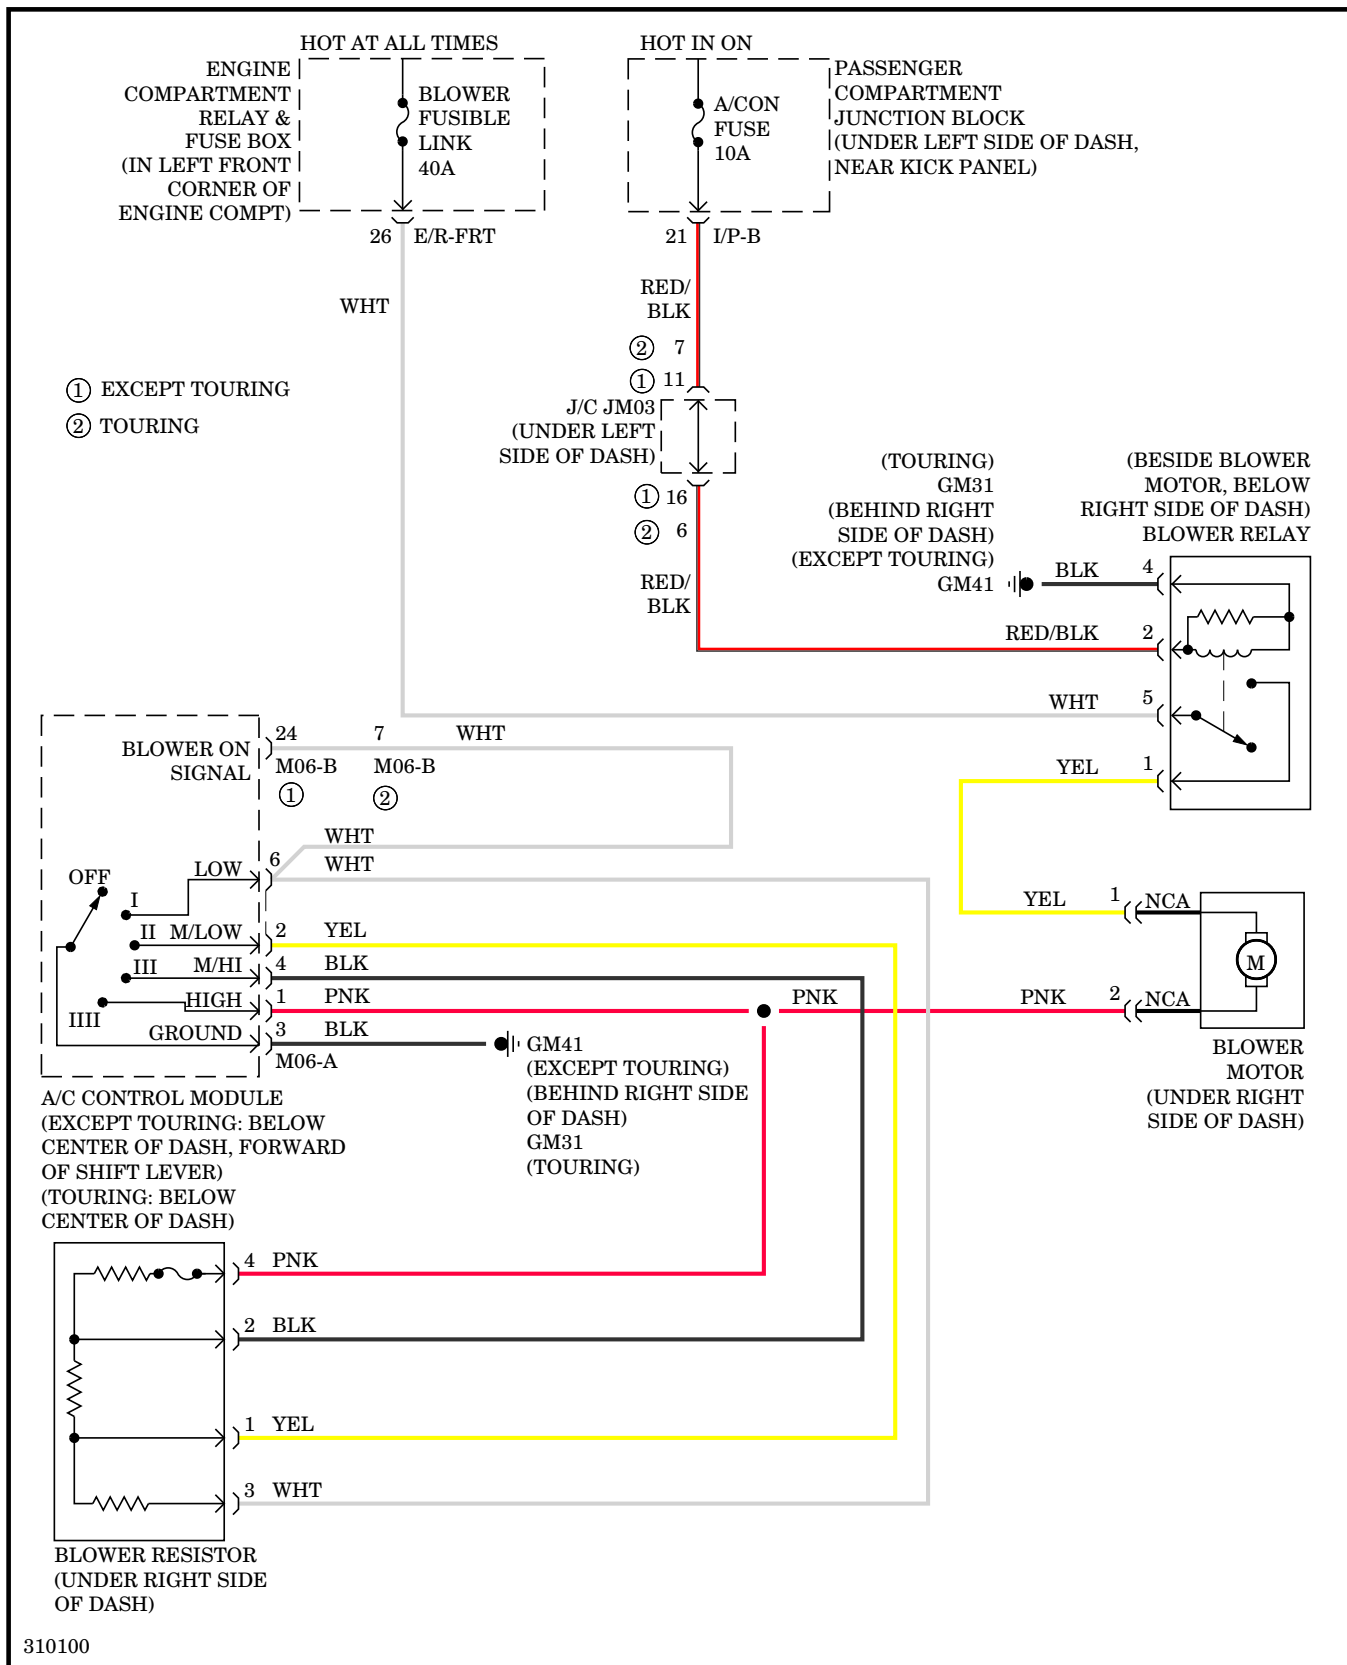

Heater Wiring Diagram for Hyundai Elantra Touring GLS 2012