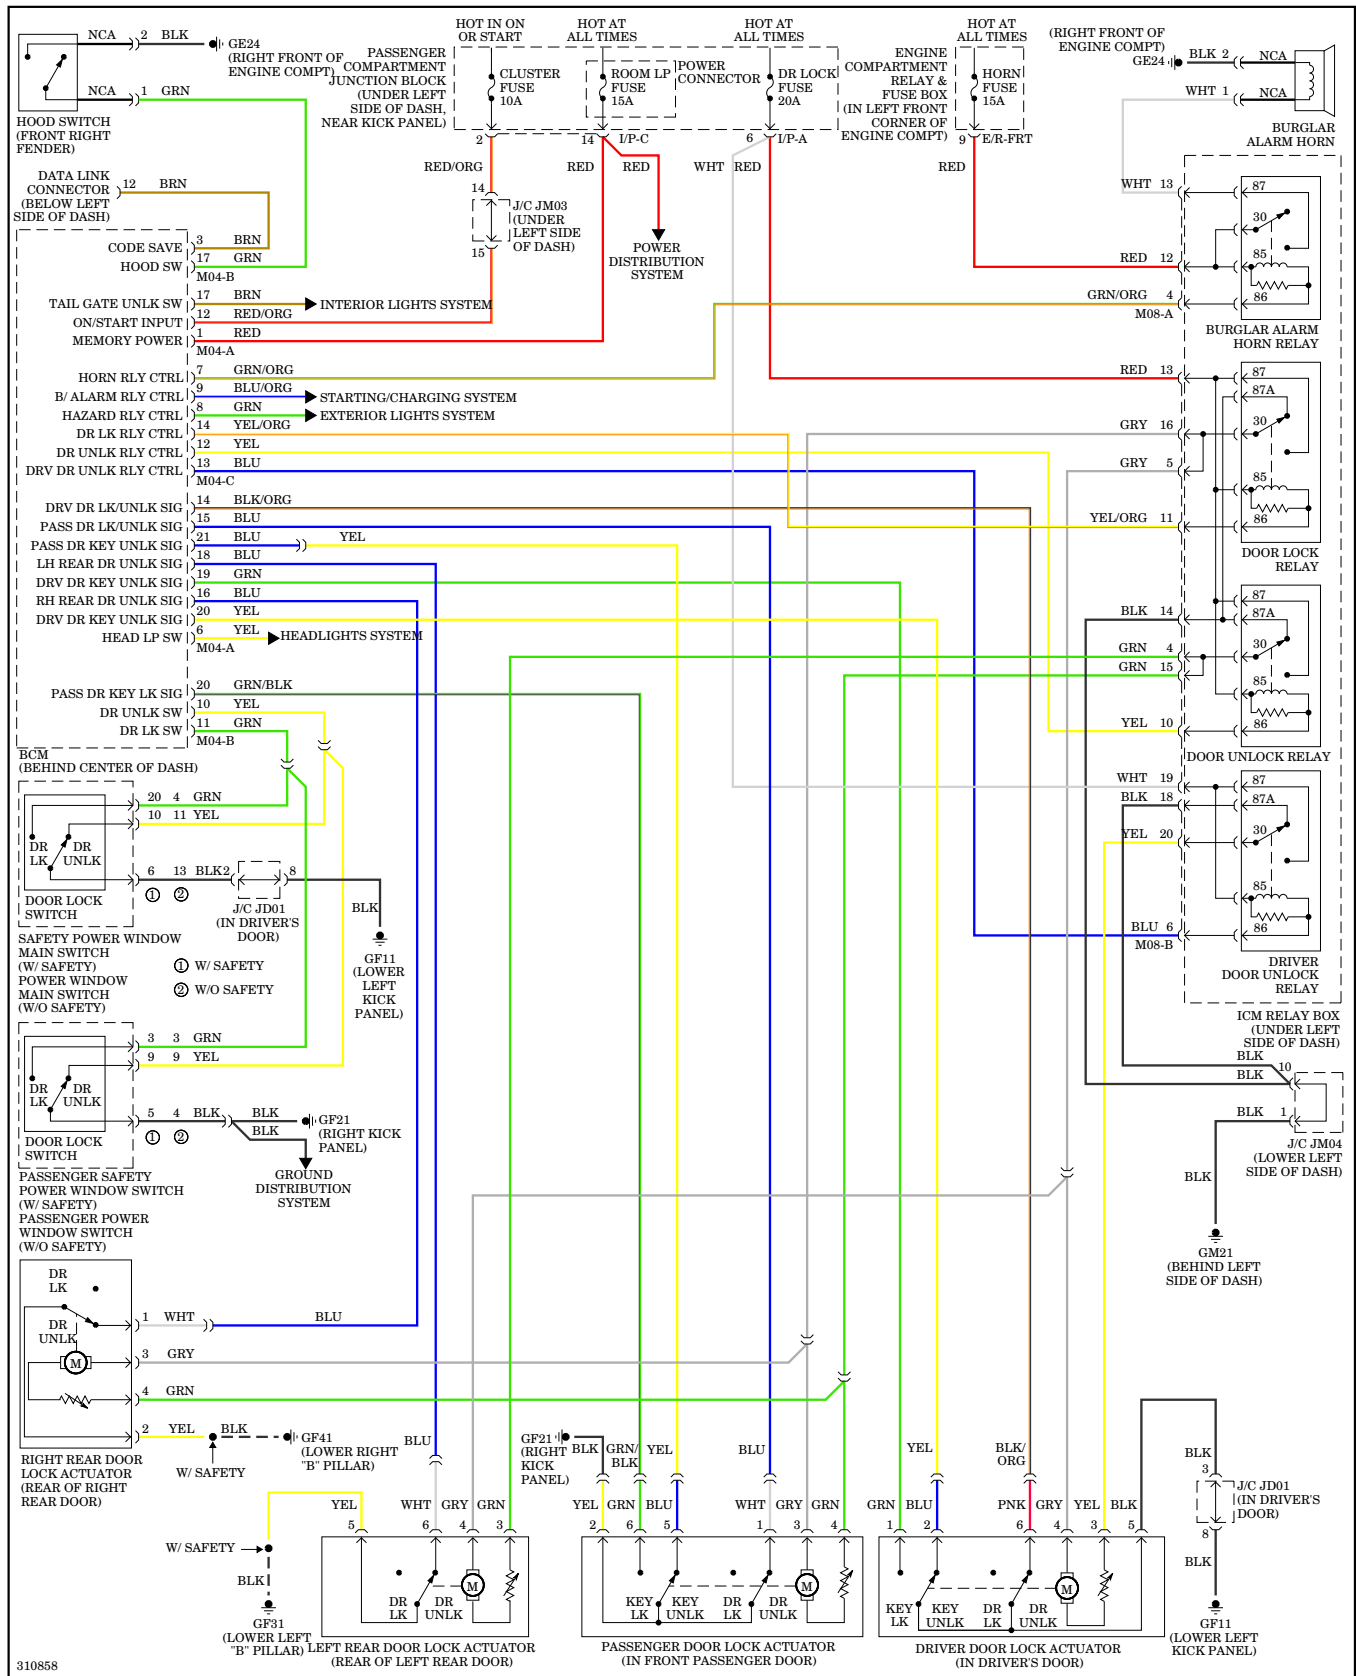

## ANTI-THEFT

Forced Entry Wiring Diagram for Hyundai Elantra Touring GLS 2012