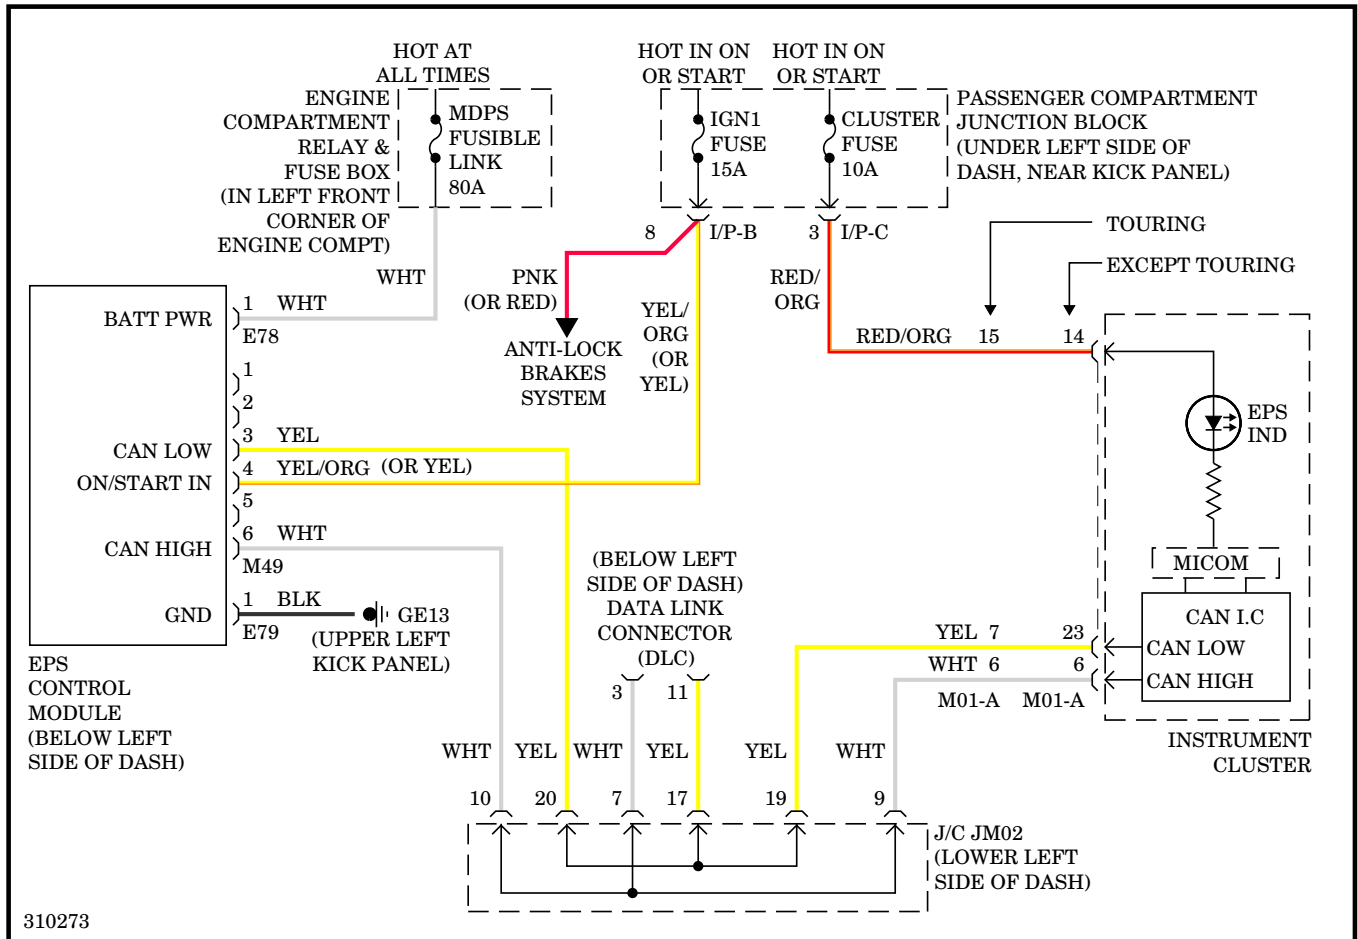

Electronic Power Steering Wiring Diagram for Hyundai Elantra Touring GLS 2012

ENGINE PERFORMANCE