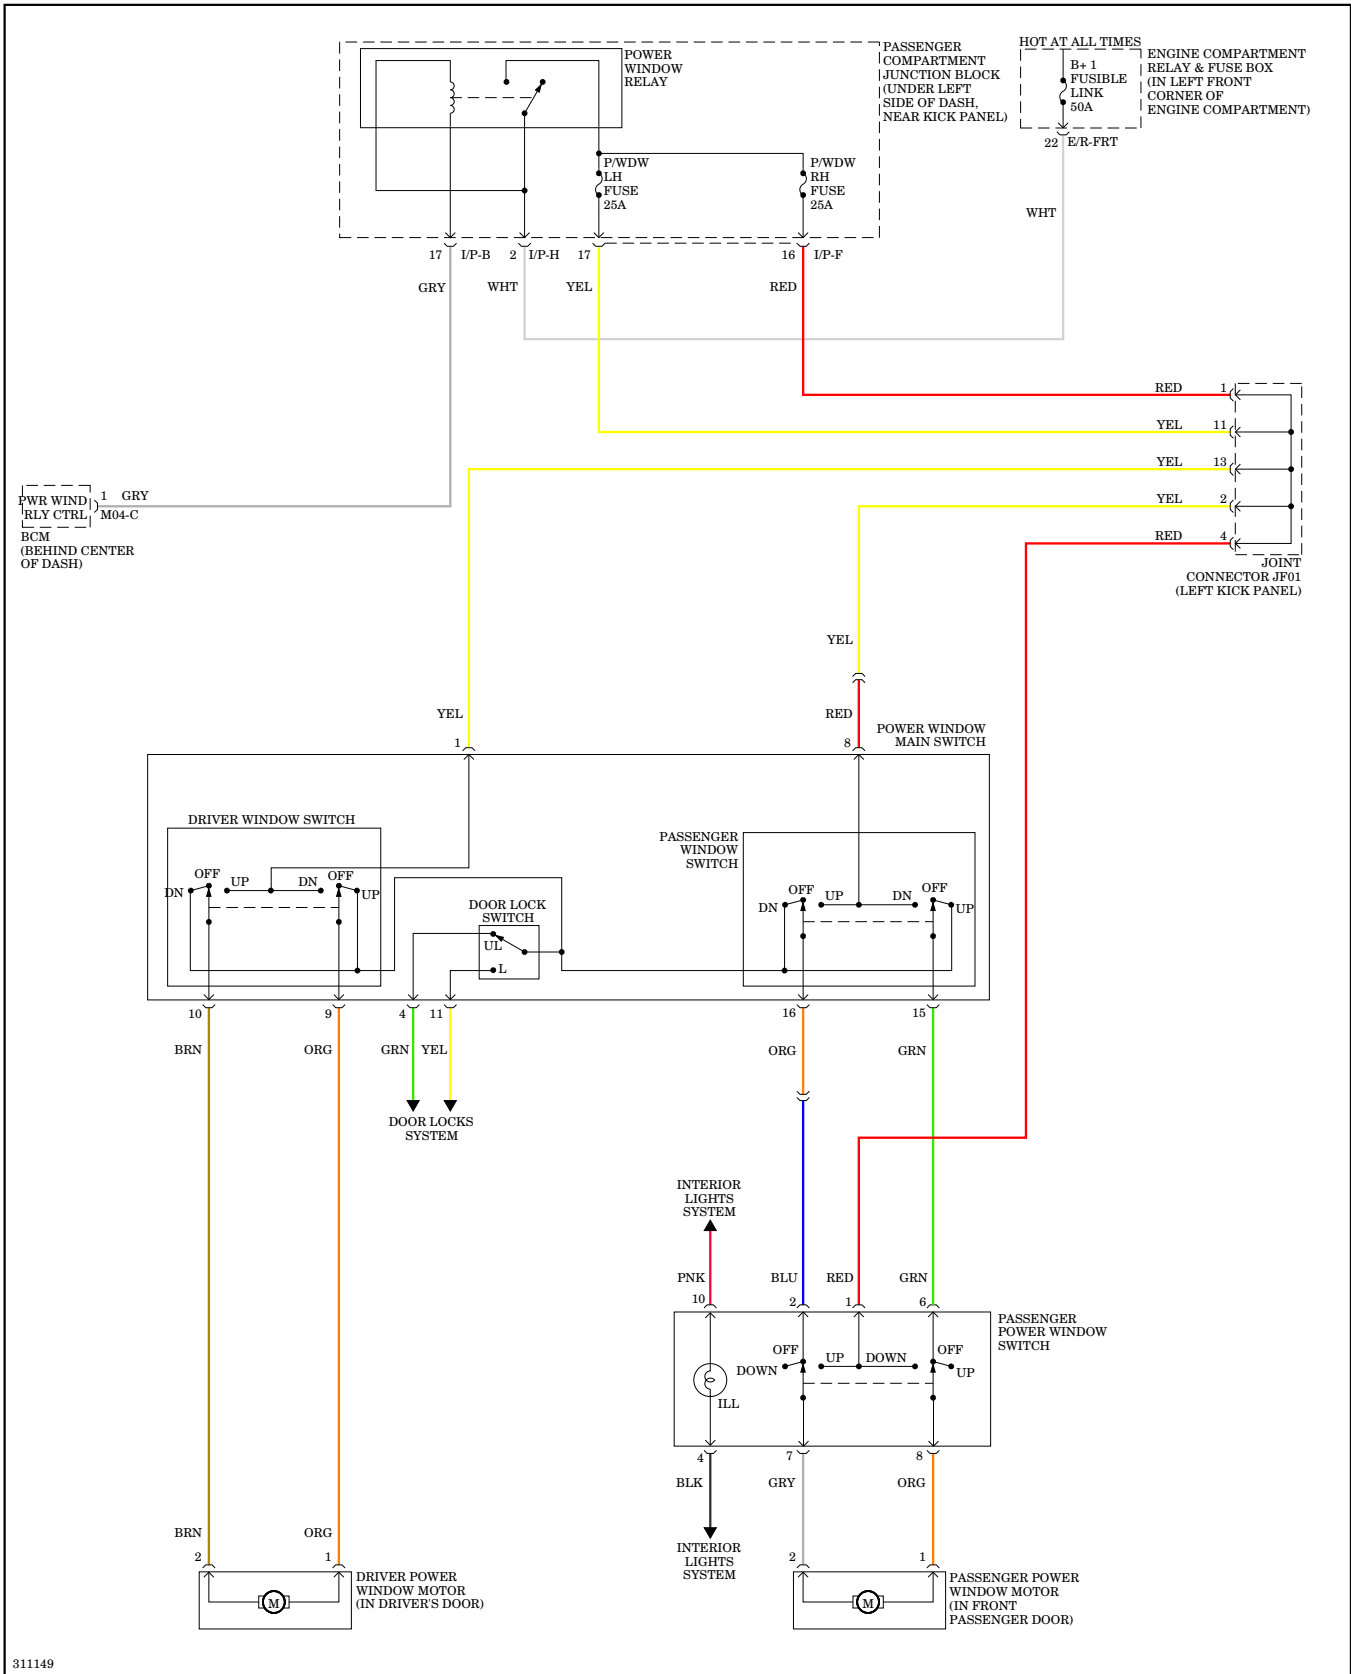

## POWER WINDOWS

**Power Windows Wiring Diagram, with Safety Power Windows (1 of 2) for Hyundai Elantra Touring GLS 2012**

311147

**Power Windows Wiring Diagram, without Safety Power Windows with Front & Rear Power Windows for Hyundai Elantra Touring GLS 2012**