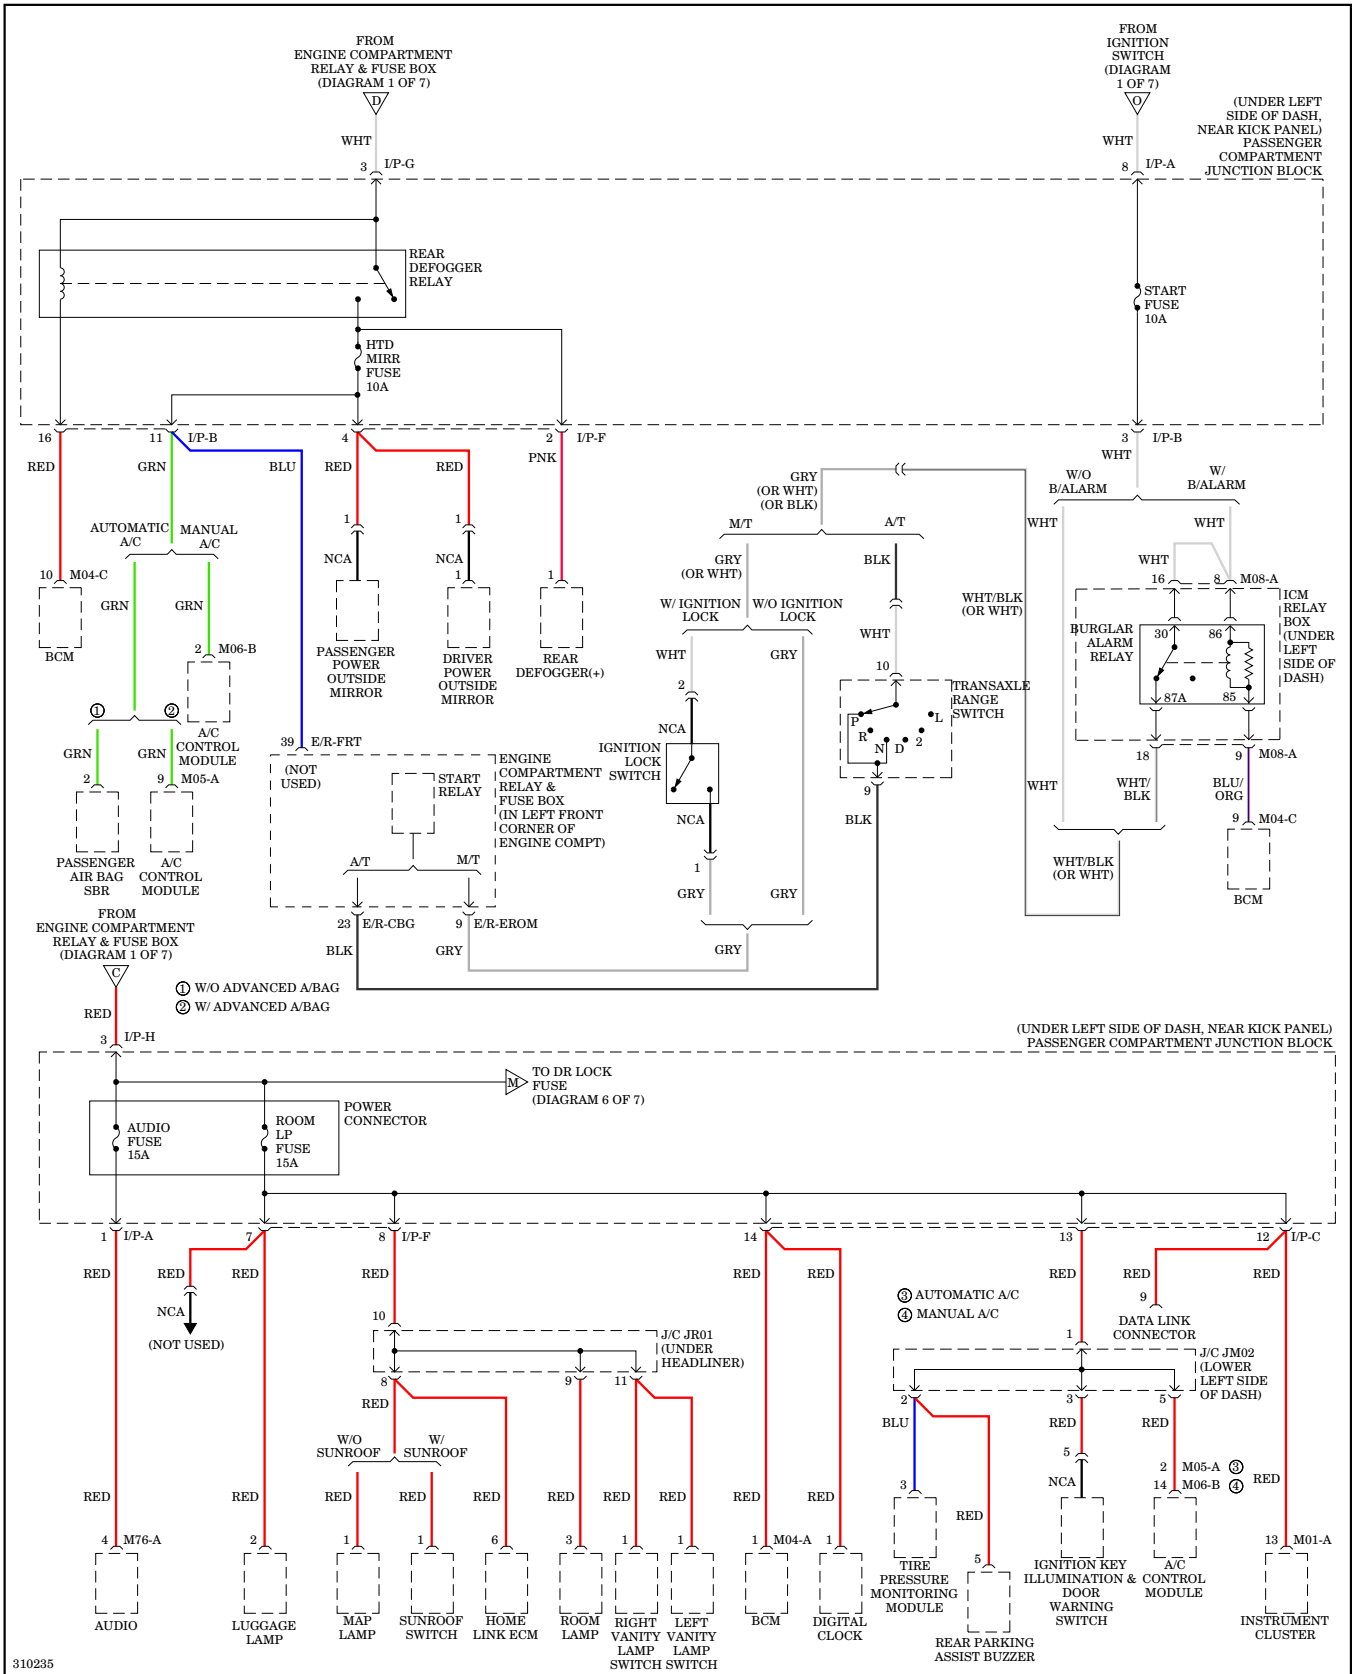

Power Distribution Wiring Diagram (4 of 7) for Hyundai Elantra Touring GLS 2012

310235