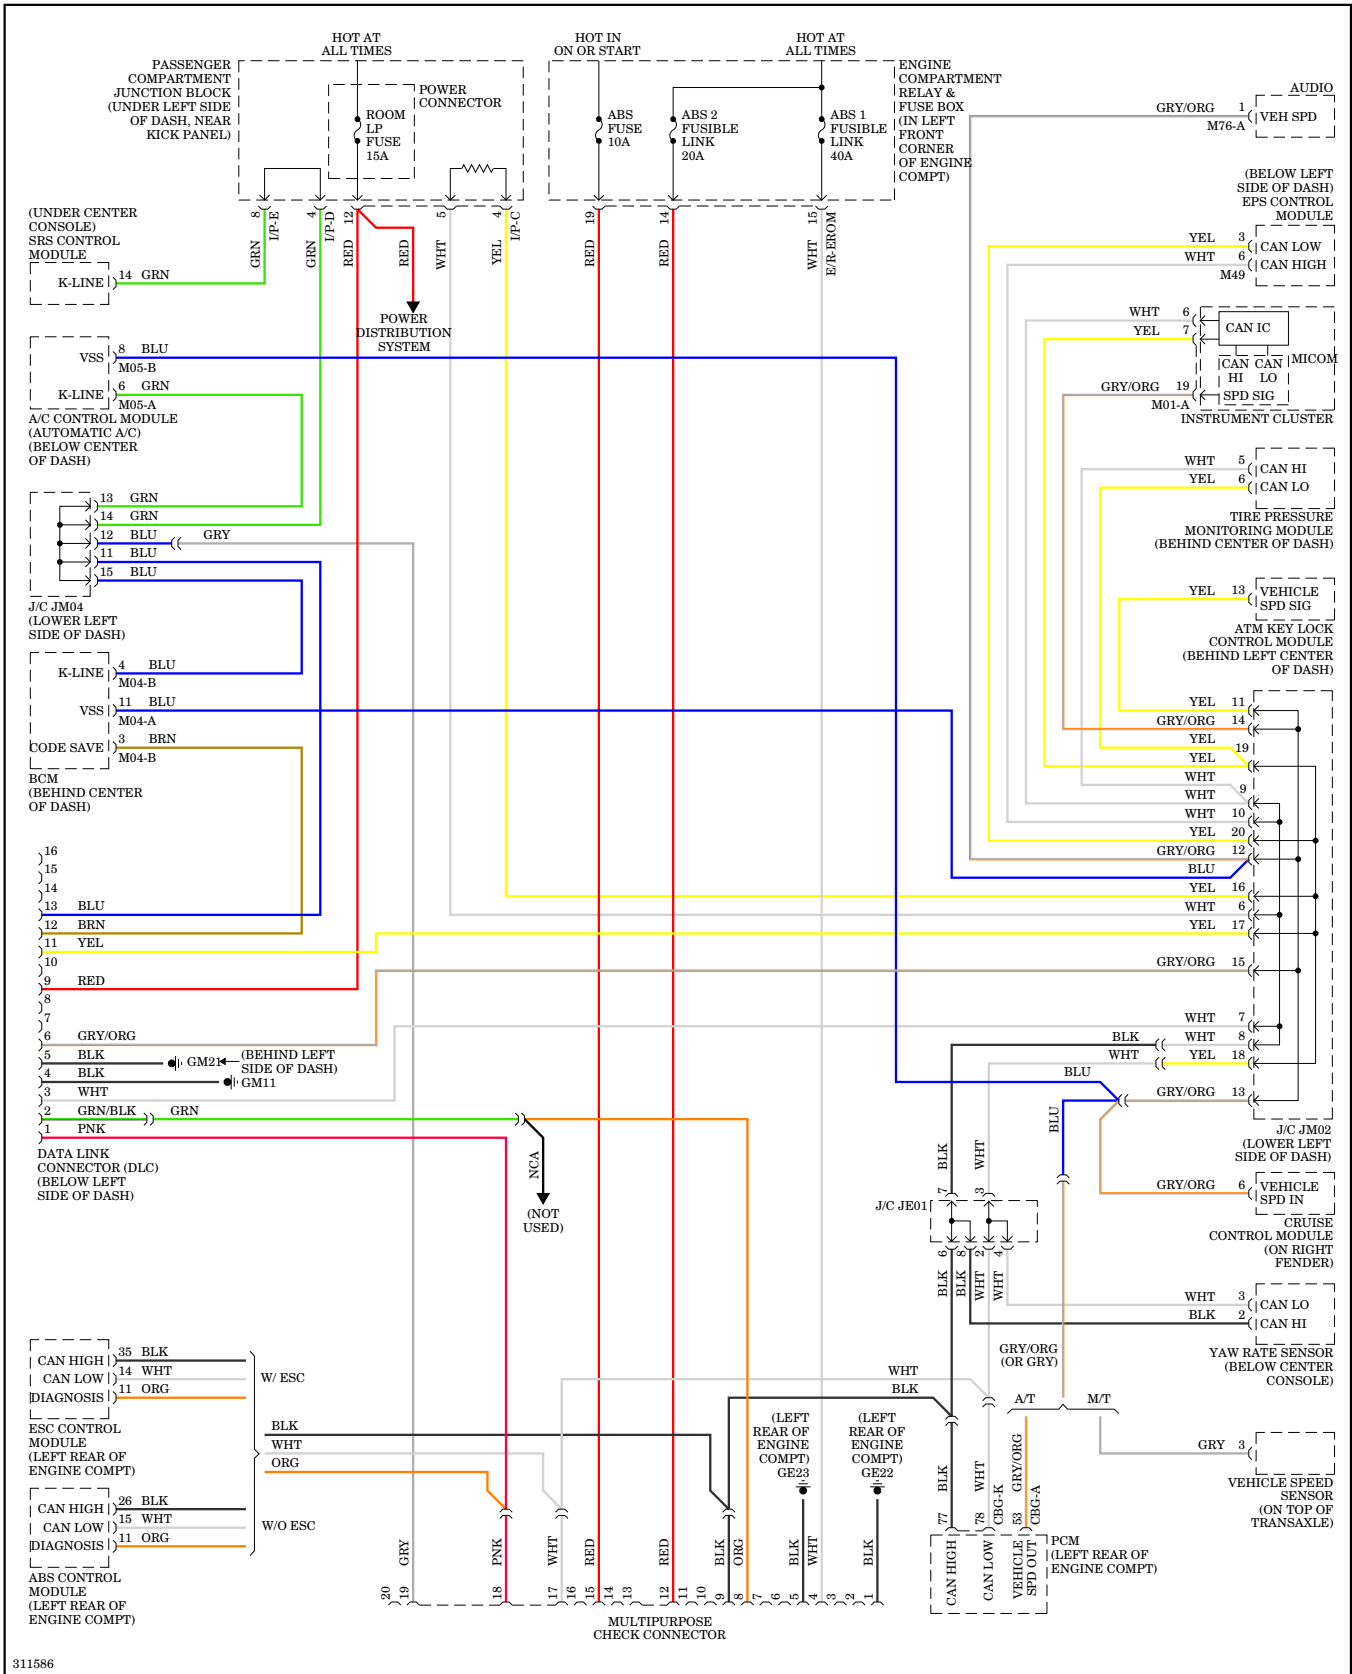

Computer Data Lines Wiring Diagram for Hyundai Elantra Touring GLS 2012

COOLING FAN