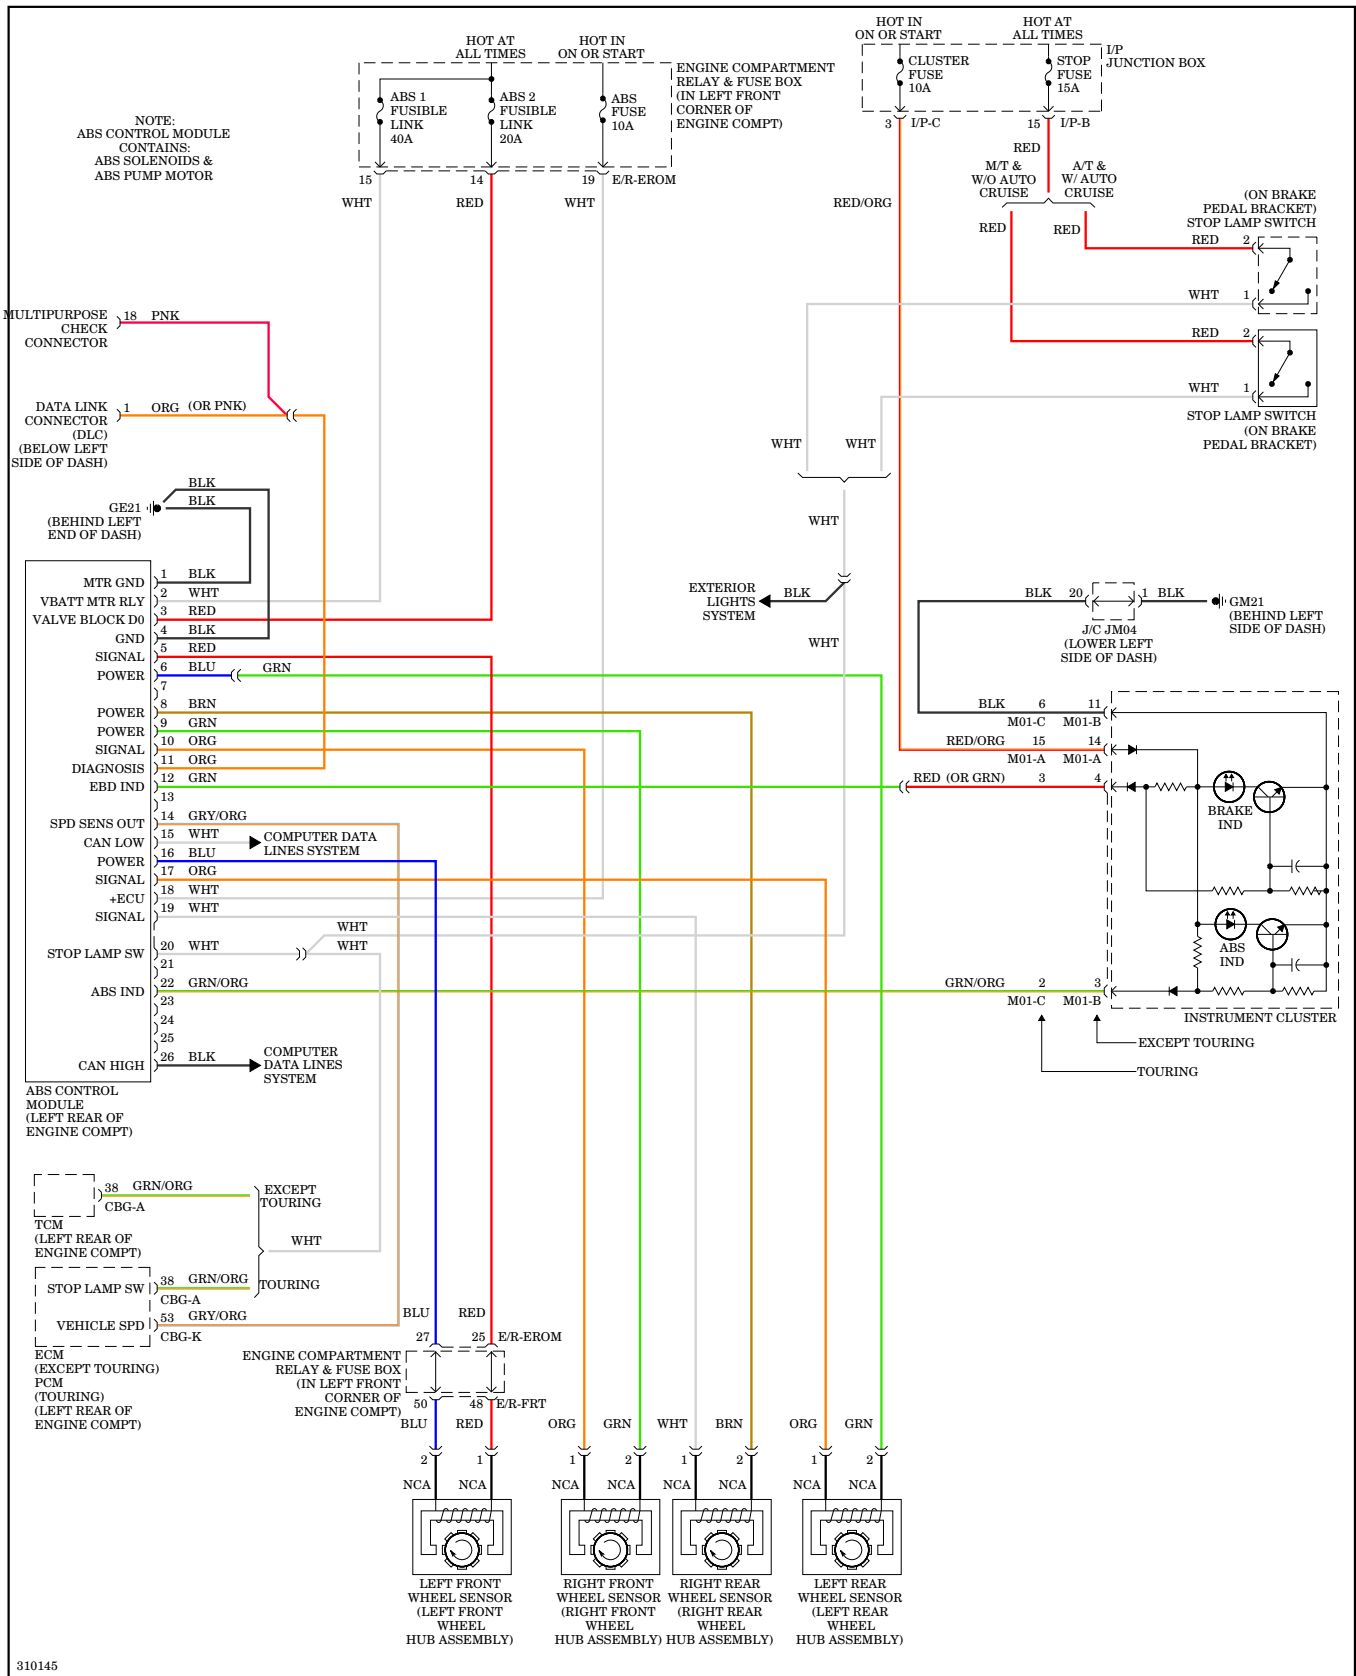

Anti-lock Brakes Wiring Diagram, with ESC for Hyundai Elantra Touring GLS 2012

Anti-lock Brakes Wiring Diagram, without ESC for Hyundai Elantra Touring GLS 2012

ANTI-THEFT