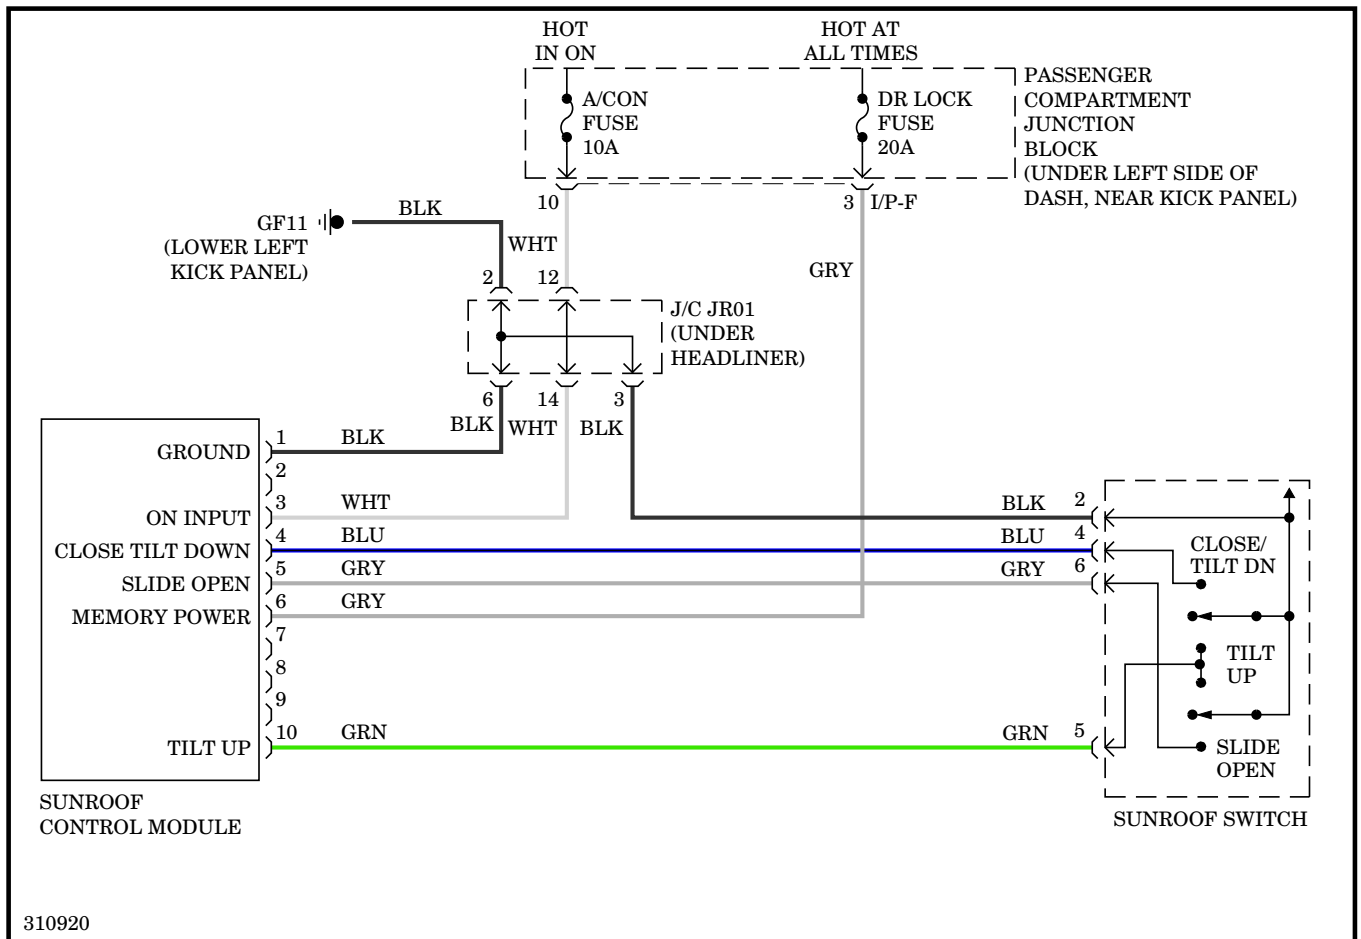

**Power Mirrors Wiring Diagram for Hyundai Elantra Touring GLS 2012**

**POWER SEATS**

311196

Heated Seats Wiring Diagram for Hyundai Elantra Touring GLS 2012

**POWER TOP/SUNROOF**

Power Top/Sunroof Wiring Diagram for Hyundai Elantra Touring GLS 2012