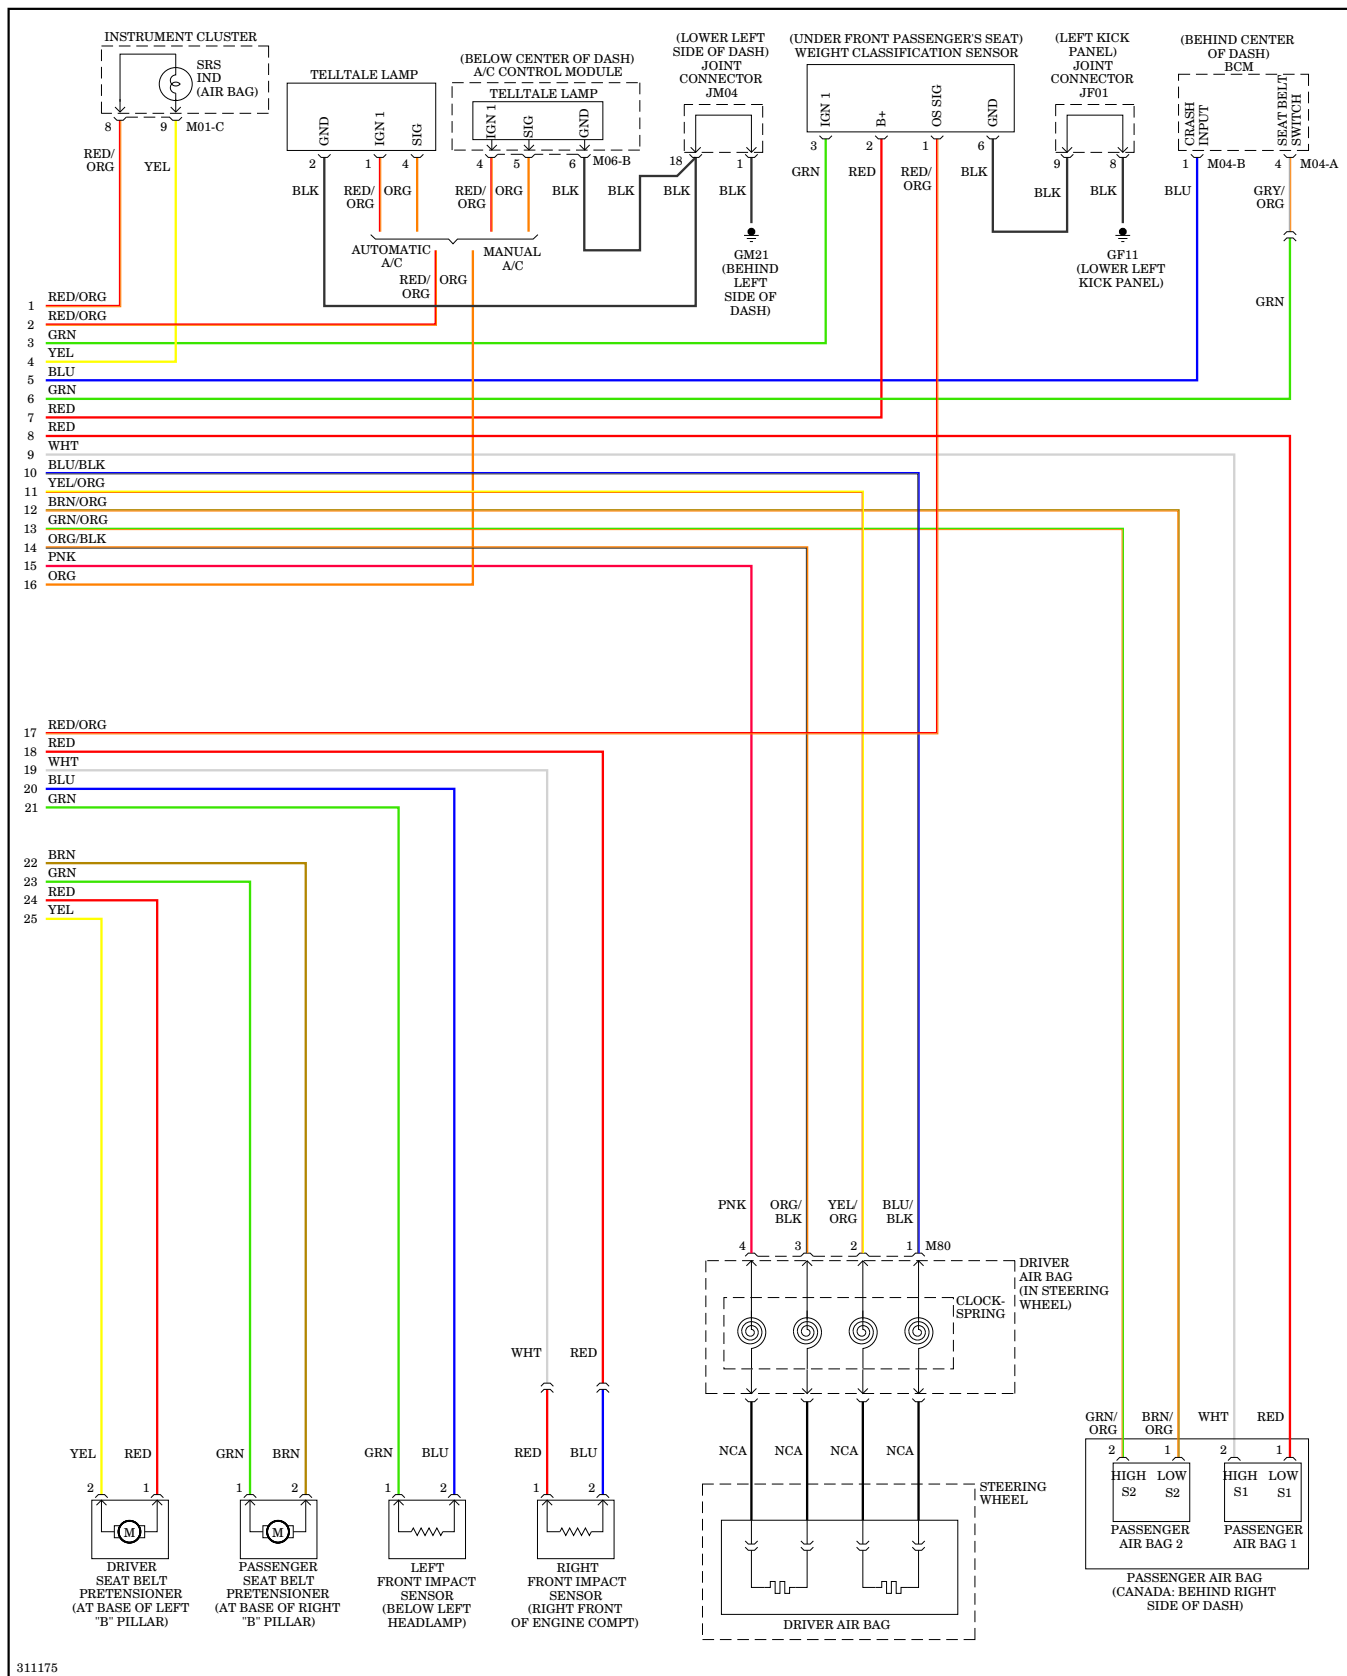

## Shift Interlock Wiring Diagram for Hyundai Elantra Touring GLS 2012

### STARTING/CHARGING

Charging Wiring Diagram for Hyundai Elantra Touring GLS 2012

Starting Wiring Diagram for Hyundai Elantra Touring GLS 2012

**SUPPLEMENTAL RESTRAINTS**

**Supplemental Restraints Wiring Diagram, with Advanced Air Bag (1 of 2) for Hyundai Elantra Touring GLS 2012**

**Supplemental Restraints Wiring Diagram, with Advanced Air Bag (2 of 2) for Hyundai Elantra Touring GLS 2012**

Supplemental Restraints Wiring Diagram, with Depowered Air Bag (2 of 2) for Hyundai Elantra Touring GLS 2012