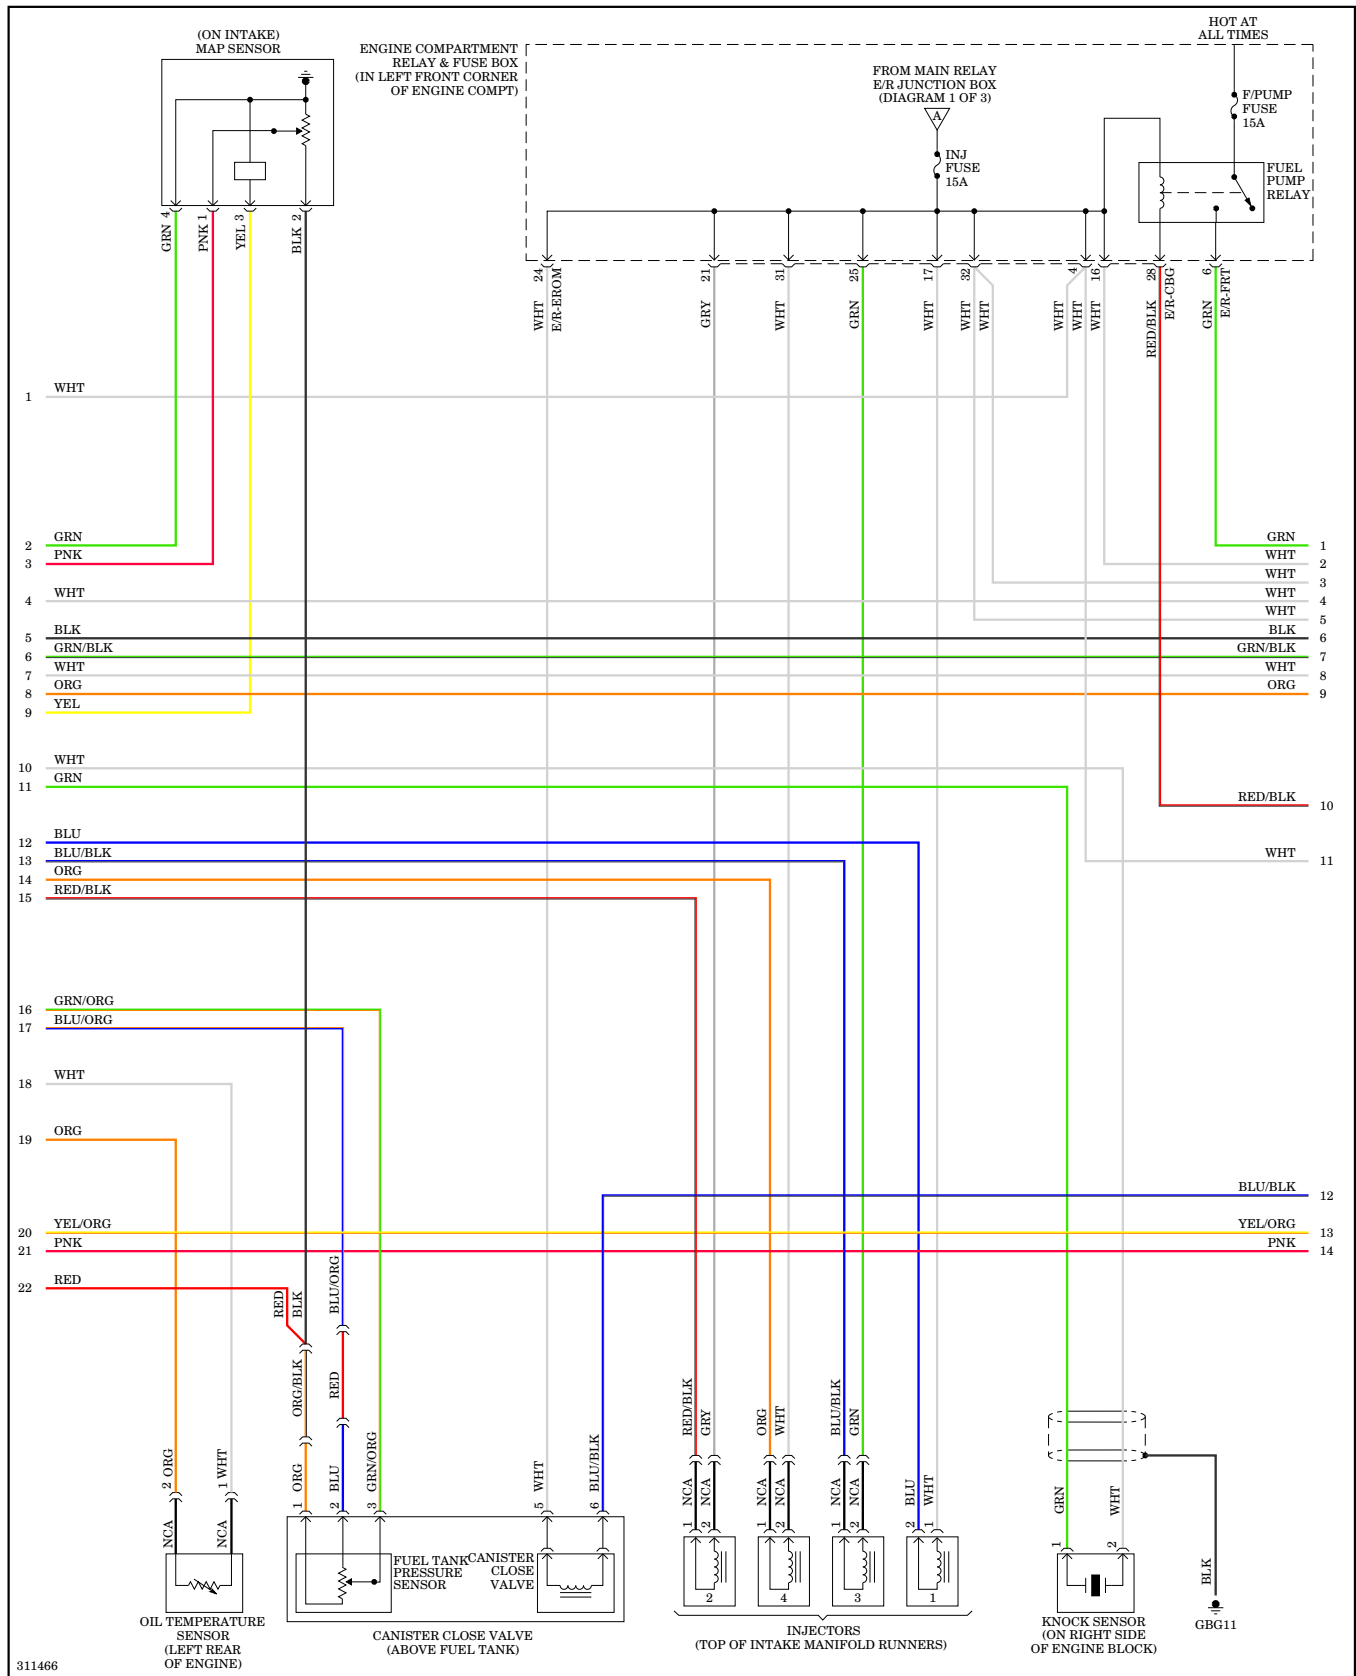

## CRUISE CONTROL

**Front Deicer Wiring Diagram for Hyundai Elantra Touring GLS 2012**

Rear Defogger & Heated Mirrors Wiring Diagram for Hyundai Elantra Touring GLS 2012

## ELECTRONIC POWER STEERING

**Electronic Power Steering Wiring Diagram for Hyundai Elantra Touring GLS 2012**

**ENGINE PERFORMANCE**

2.0L, Engine Performance Wiring Diagram (2 of 5) for Hyundai Elantra Touring GLS 2012