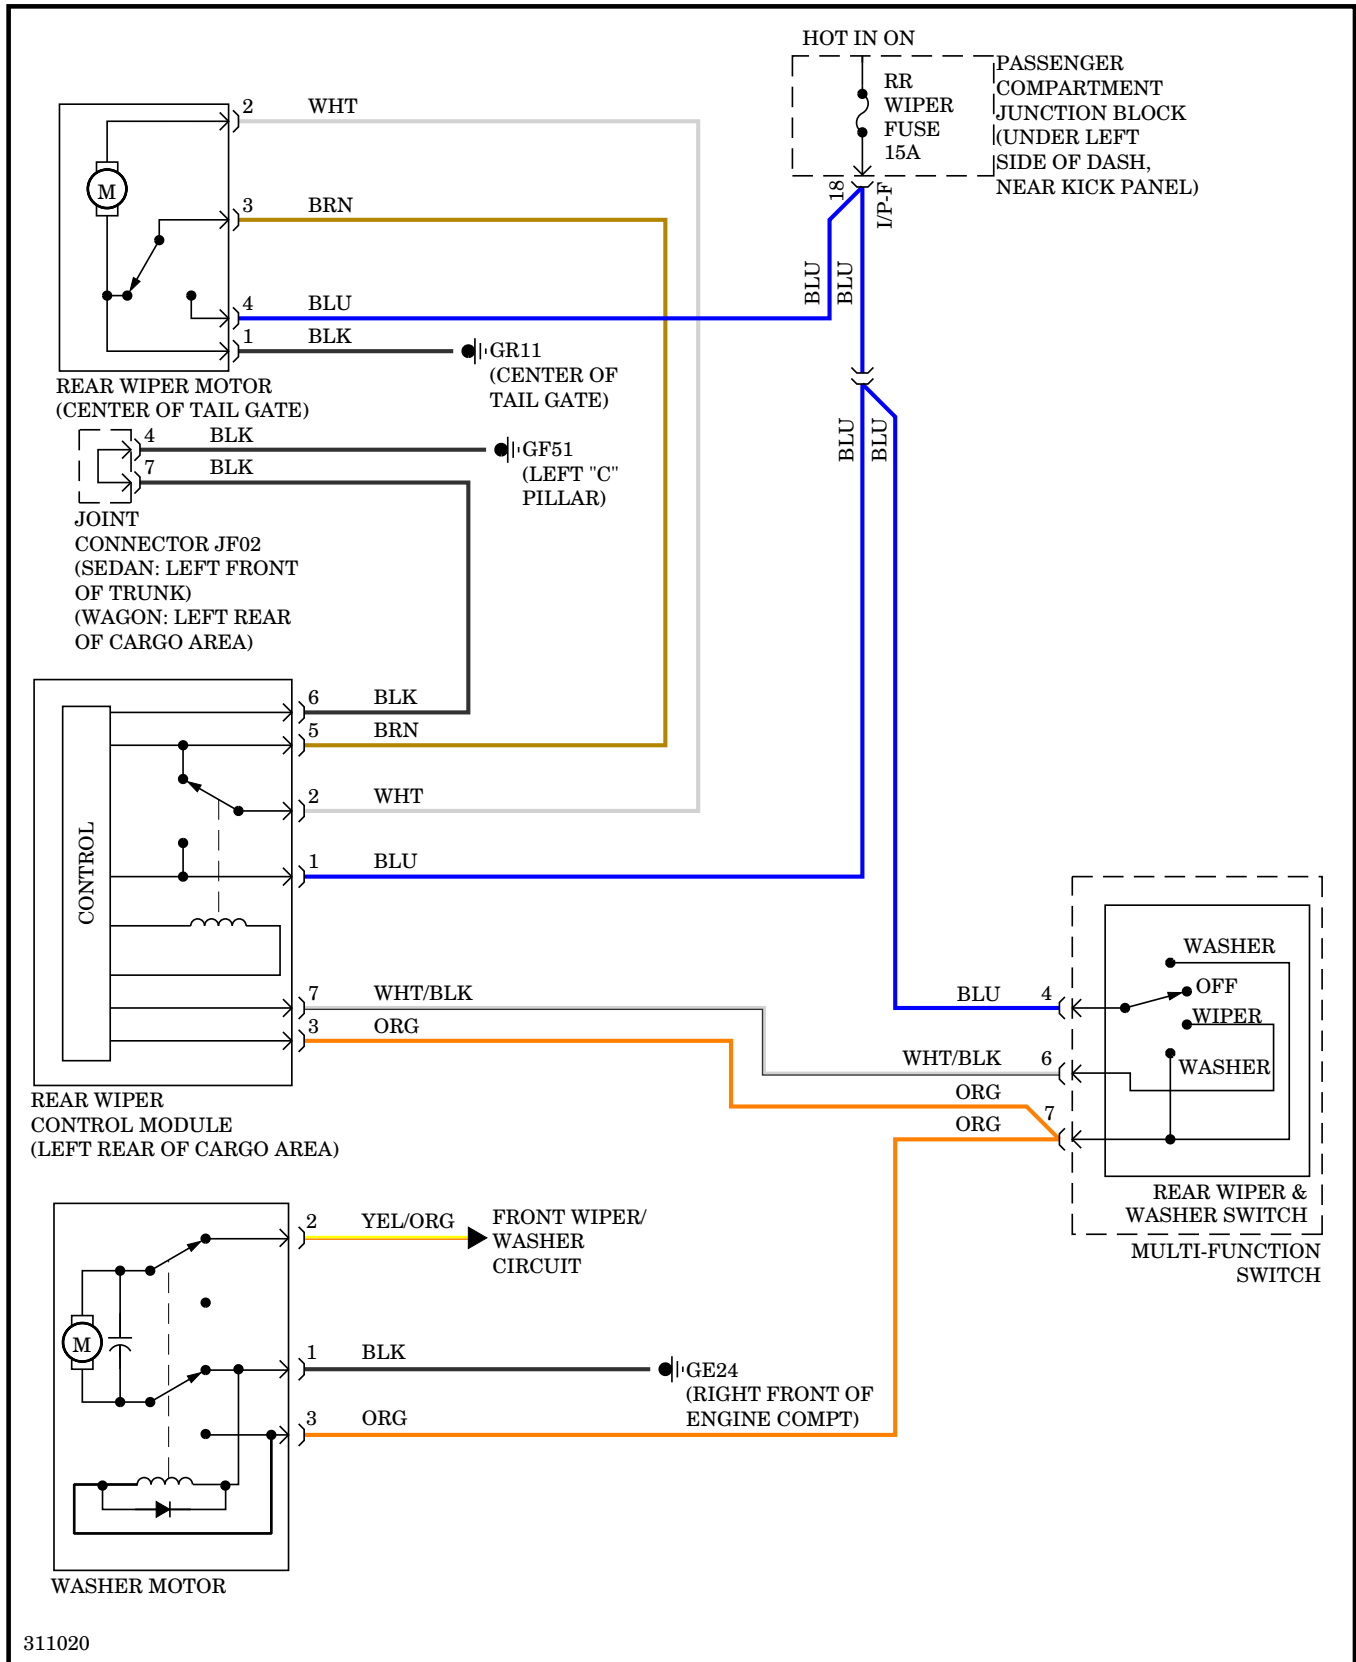

**WIPER/WASHER**

Front Wiper/Washer Wiring Diagram, with Rain Sensor for Hyundai Elantra Touring GLS 2012

311018

Front Wiper/Washer Wiring Diagram, without Rain Sensor for Hyundai Elantra Touring GLS 2012