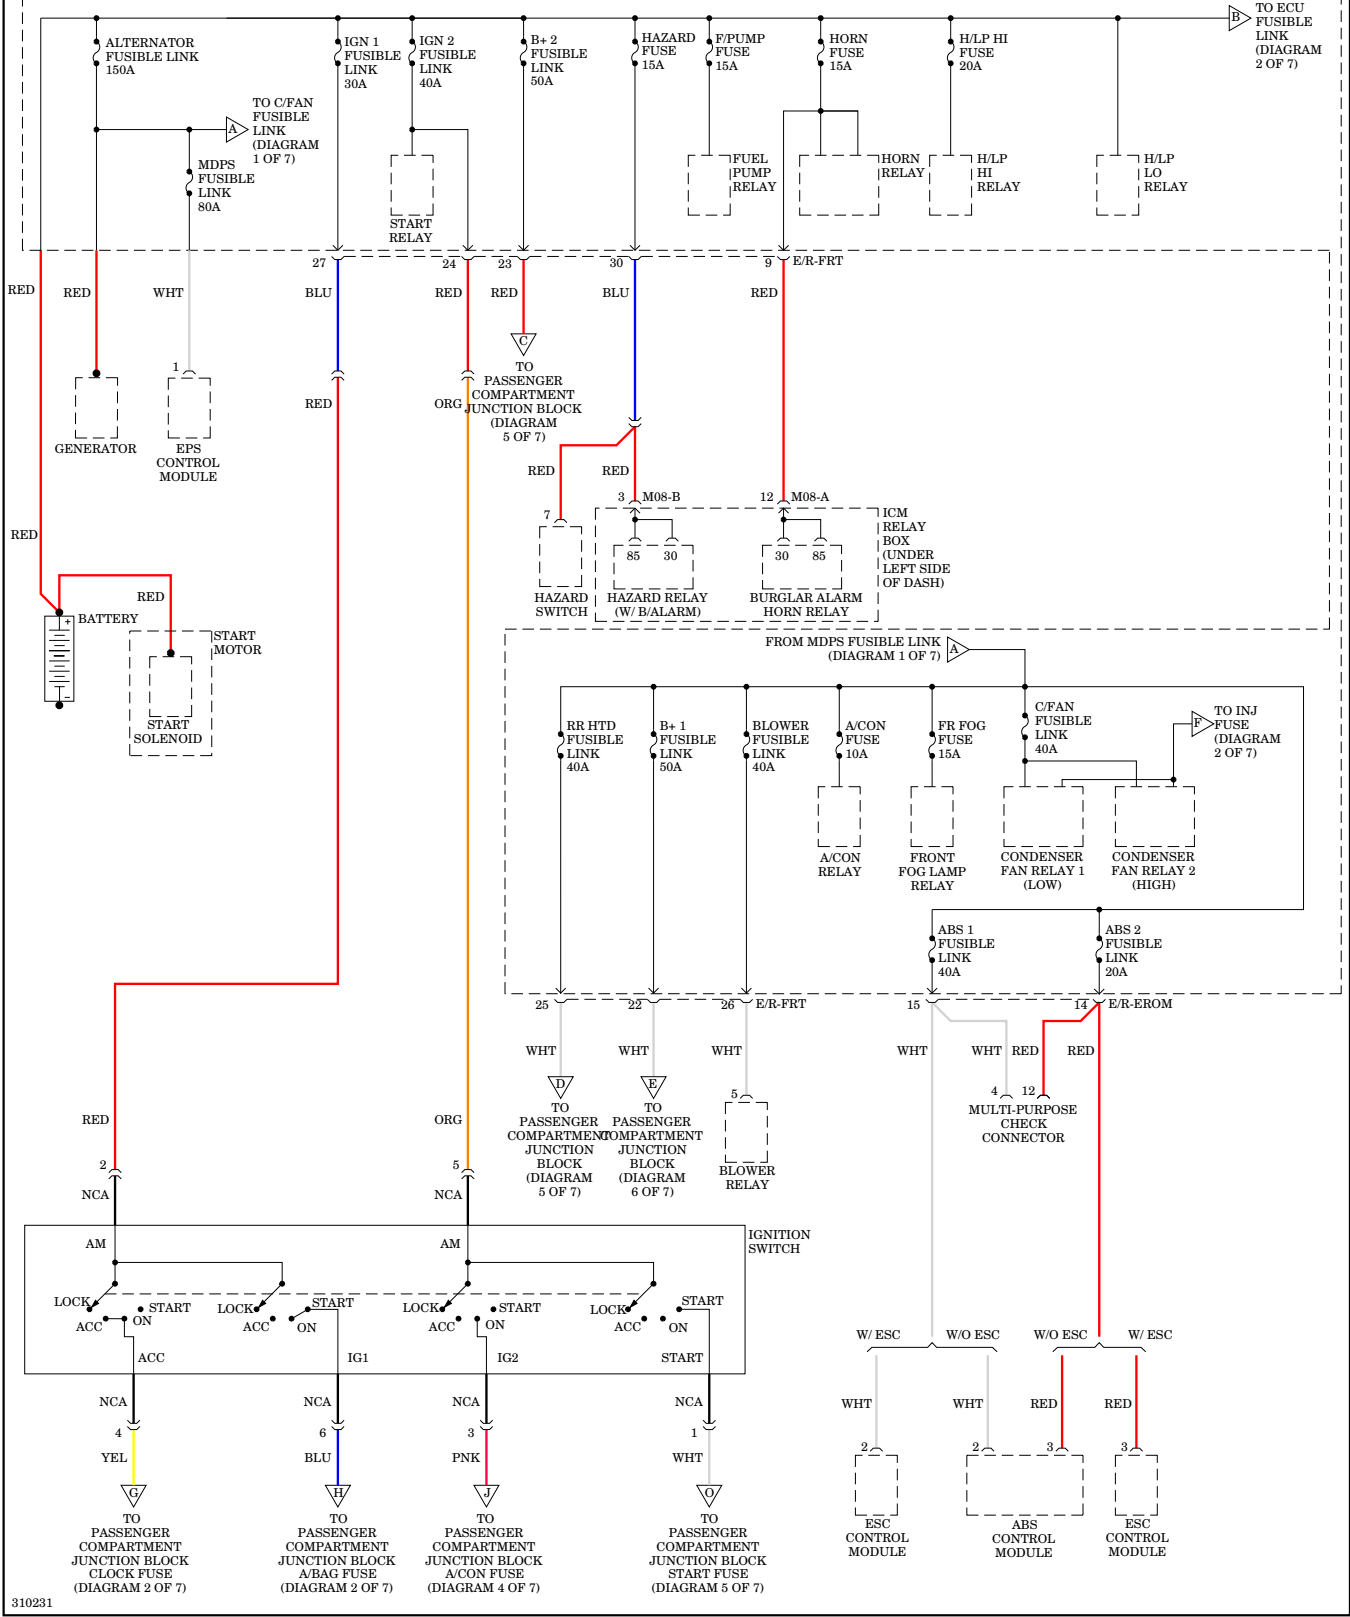

## Instrument Illumination Wiring Diagram for Hyundai Elantra Touring GLS 2012

### NAVIGATION

Parking Assistant Wiring Diagram for Hyundai Elantra Touring GLS 2012

**POWER DISTRIBUTION**

(IN LEFT FRONT CORNER OF ENGINE COMPARTMENT)  
ENGINE COMPARTMENT RELAY & FUSE BOX

Power Distribution Wiring Diagram (1 of 7) for Hyundai Elantra Touring GLS 2012