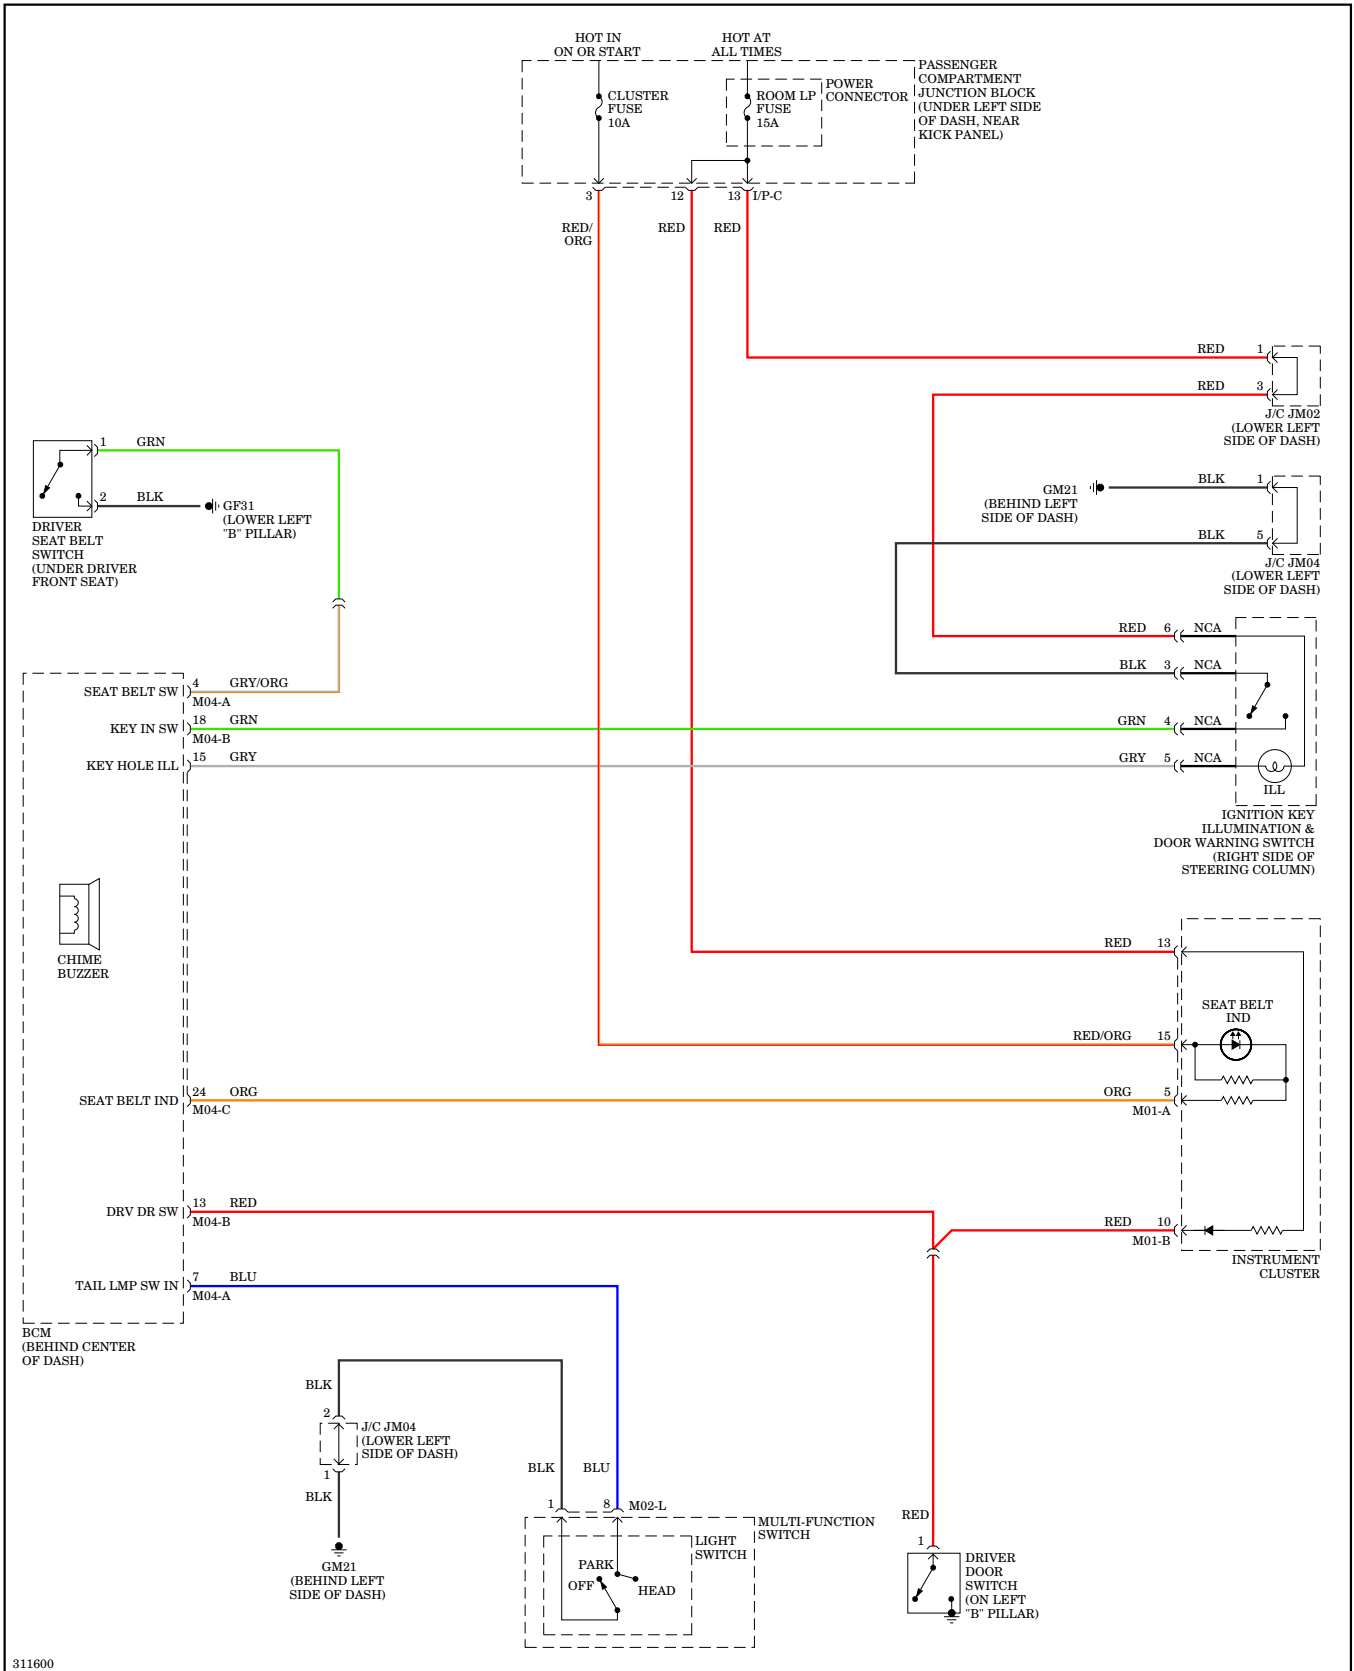

**Supplemental Restraints Wiring Diagram, with Advanced Air Bag (2 of 2) for Hyundai Elantra Touring GLS 2012**

Supplemental Restraints Wiring Diagram, with Depowered Air Bag (2 of 2) for Hyundai Elantra Touring GLS 2012

TRANSMISSION

Tailgate Release Wiring Diagram for Hyundai Elantra Touring GLS 2012

**WARNING SYSTEMS**

311600

Chime Wiring Diagram for Hyundai Elantra Touring GLS 2012

Tire Pressure Monitoring Wiring Diagram for Hyundai Elantra Touring GLS 2012