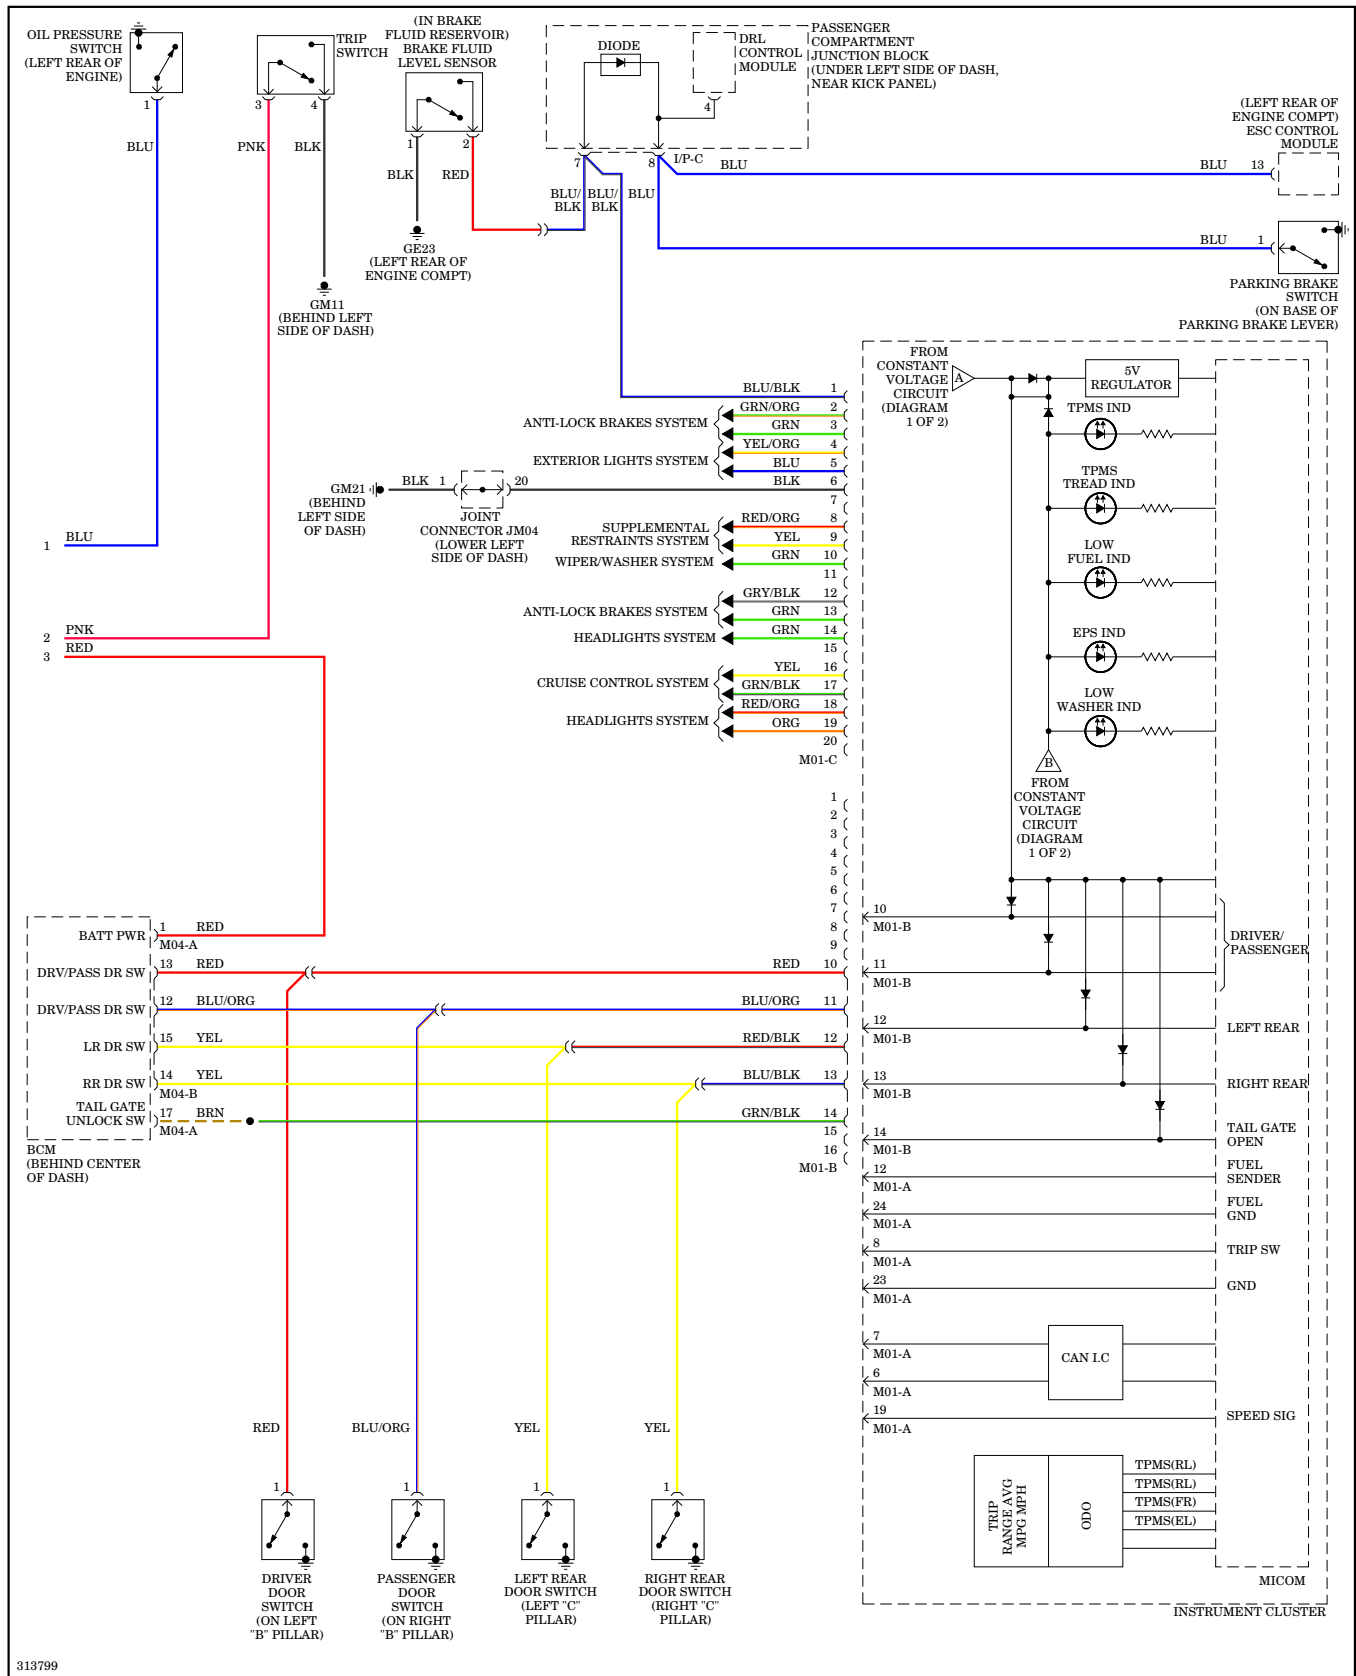

Instrument Cluster Wiring Diagram (1 of 2) for Hyundai Elantra Touring GLS 2012

Instrument Cluster Wiring Diagram (2 of 2) for Hyundai Elantra Touring GLS 2012

INTERIOR LIGHTS