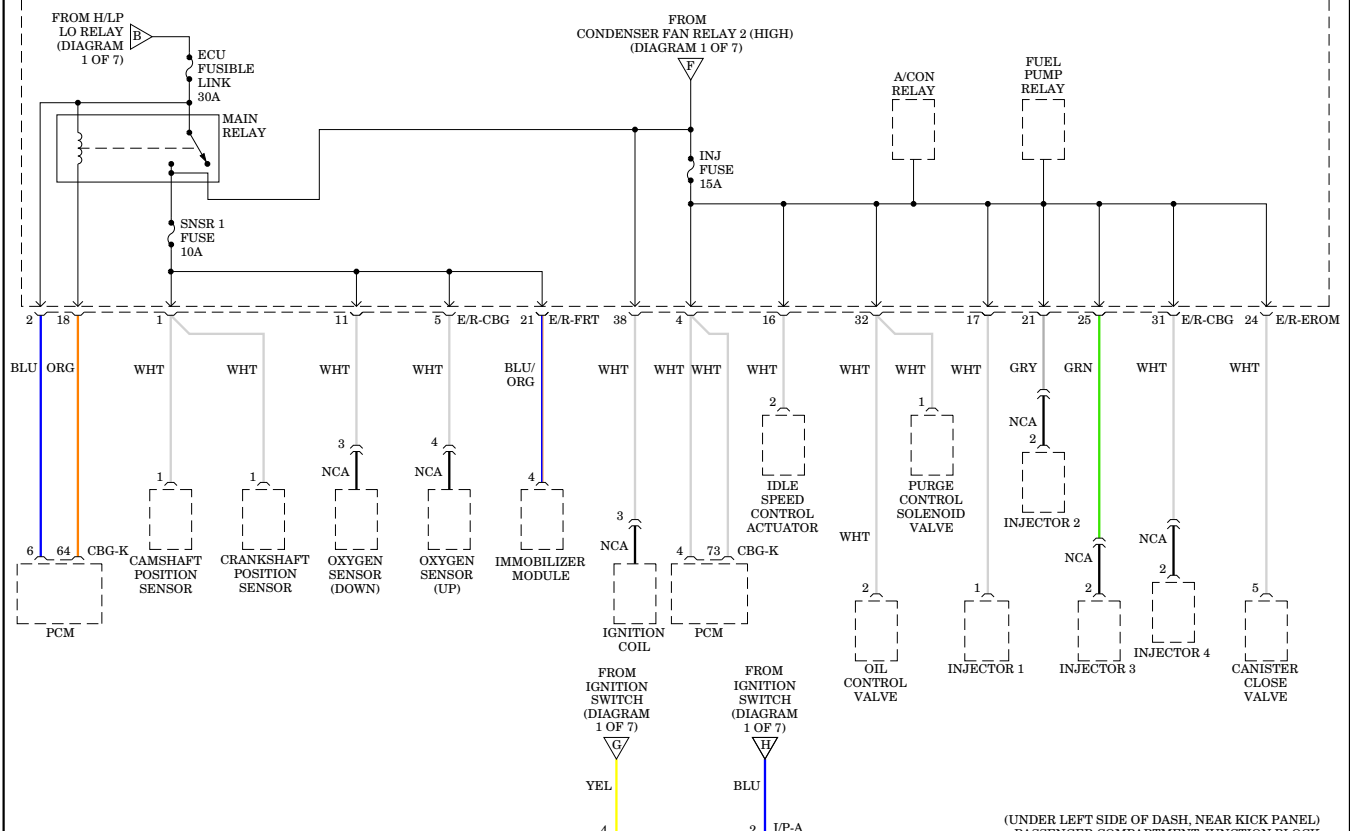

(IN LEFT FRONT CORNER OF ENGINE COMPARTMENT)
ENGINE COMPARTMENT RELAY & FUSE BOX

(UNDER LEFT SIDE OF DASH, NEAR KICK PANEL)
PASSENGER COMPARTMENT JUNCTION BLOCK