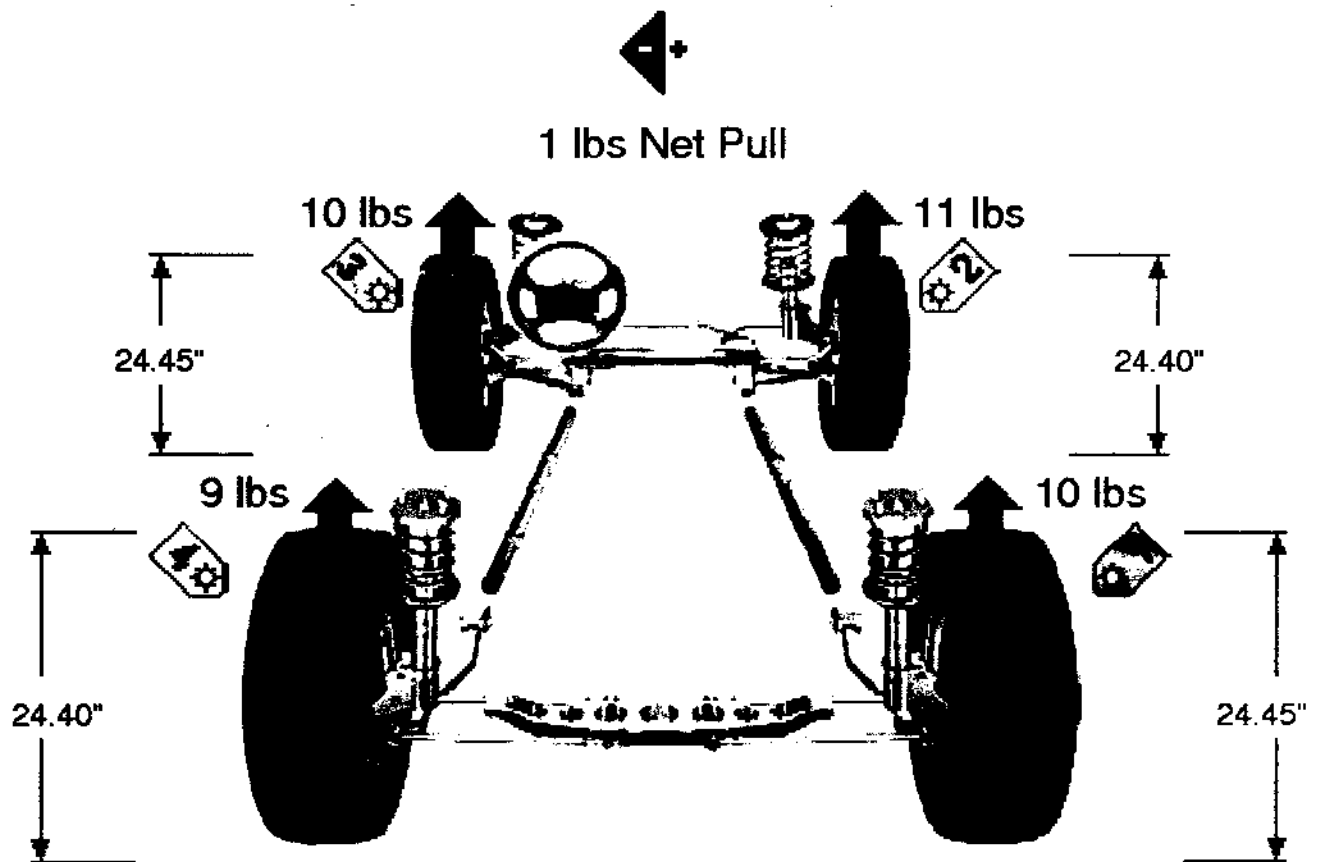

The Hunter GSP9700 Road Force Measurement System Vehicle Summary

Alternate Placements

LF	RF	Net Pull
1	2	-10 lbs
1	3	-9 lbs
3	2	-1 lbs
4	1	-5 lbs
4	2	-15 lbs
4	3	-14 lbs

SmartWeight

Clip-on Weight
Adhesive Weight